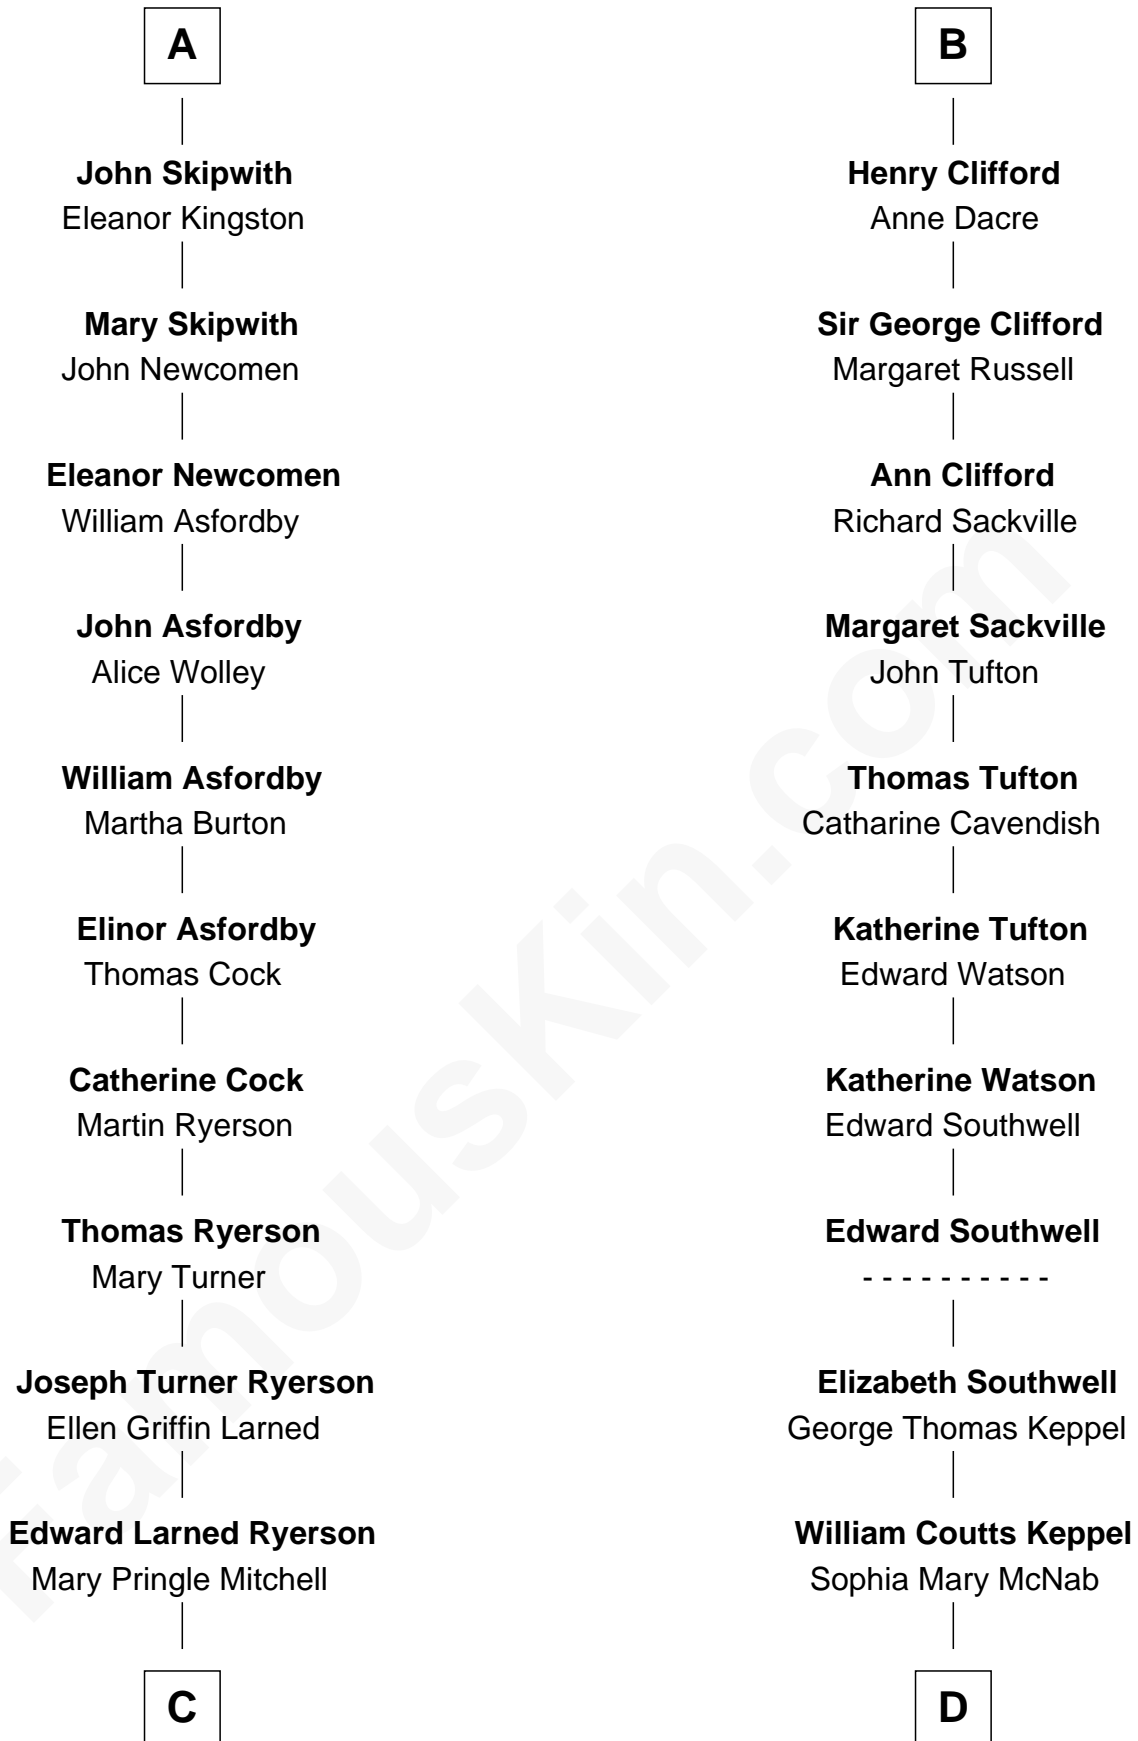

# FamousKin.com Relationship Chart of

**Paget Brewster**

*TV Actress*

20th cousin of

**Camilla Parker Bowles**

*Queen Consort of the United Kingdom*

**Sir Geoffrey le Scrope**

Ivetta de Ros

Joan - - - - -

**Joan Scrope**

Henry Fitzhugh

**Henry FitzHugh**

Elizabeth Grey

**Eleanor Fitzhugh**

Sir Henry Bromflete

**Margaret Bromflete**

John Clifford

**Henry Clifford**

Anne St. John

**Henry Clifford**

Margaret Percy

**B**

**C**

**Donald Mitchell Ryerson**

Isabelle McGenniss

**Joan Ryerson**

George Washington Wales Brewster

**Galen Brewster**

Hathaway Tew

**Paget Brewster**

*TV Actress*

**D**