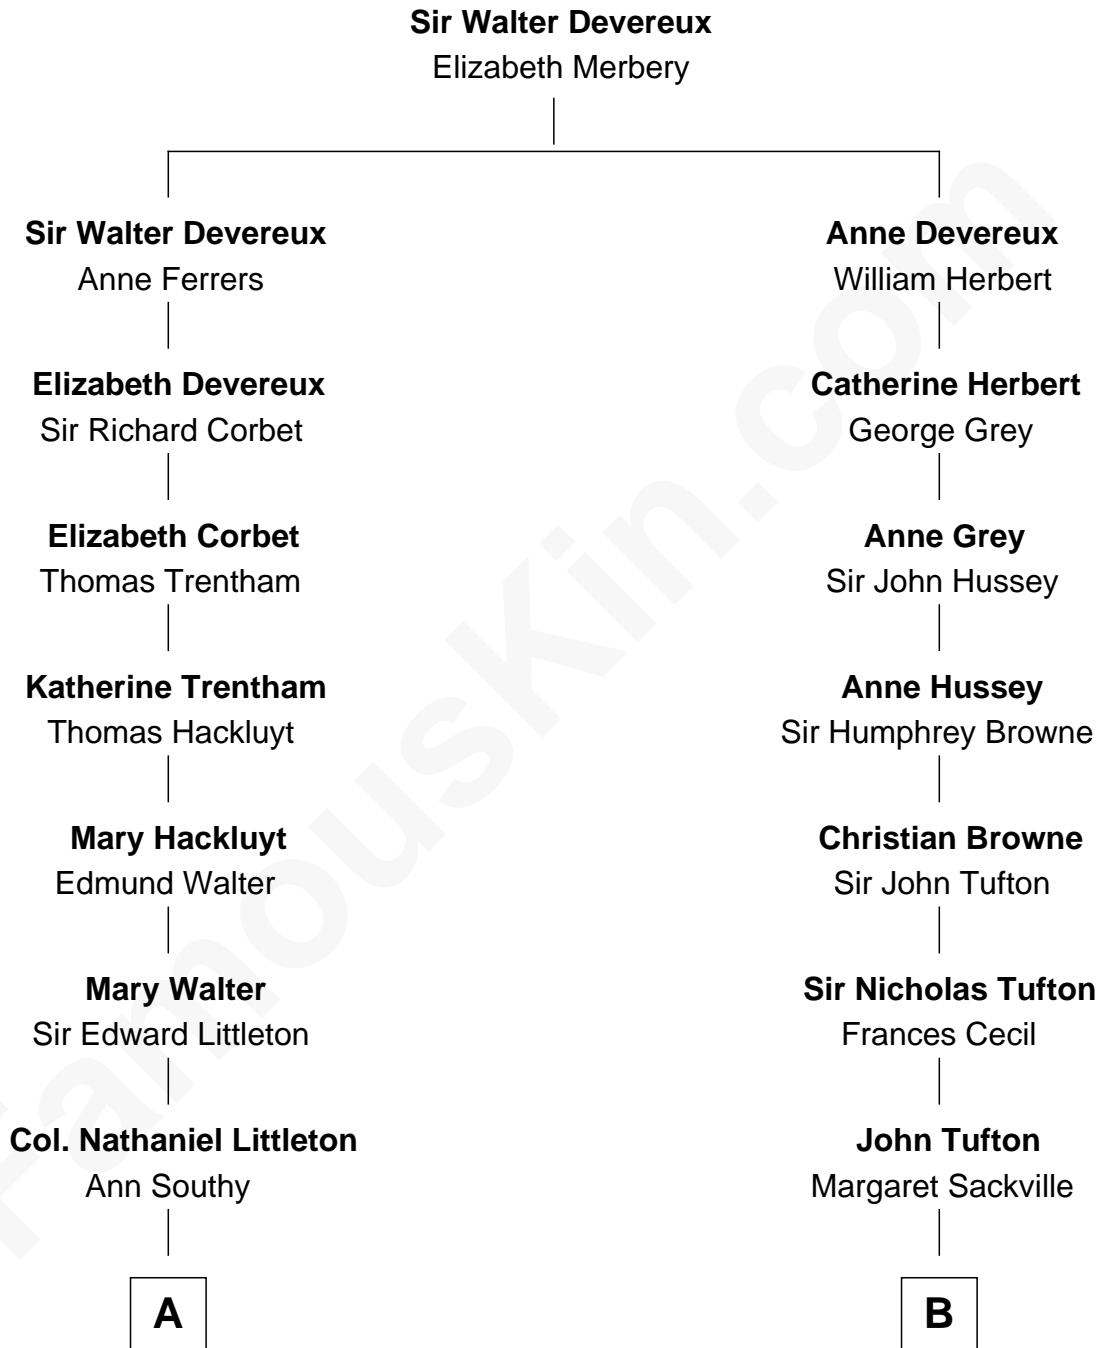

FamousKin.com
Relationship Chart of
Paget Brewster
TV Actress

16th cousin 1 time removed of

Camilla Parker Bowles
Queen Consort of the United Kingdom

Paget Brewster photo by [Jonathan Reilly](#) (CC BY-SA 2.0)

Camilla Parker Bowles photo by [Agência Brasil](#) (CC BY 3.0 BRAZIL)