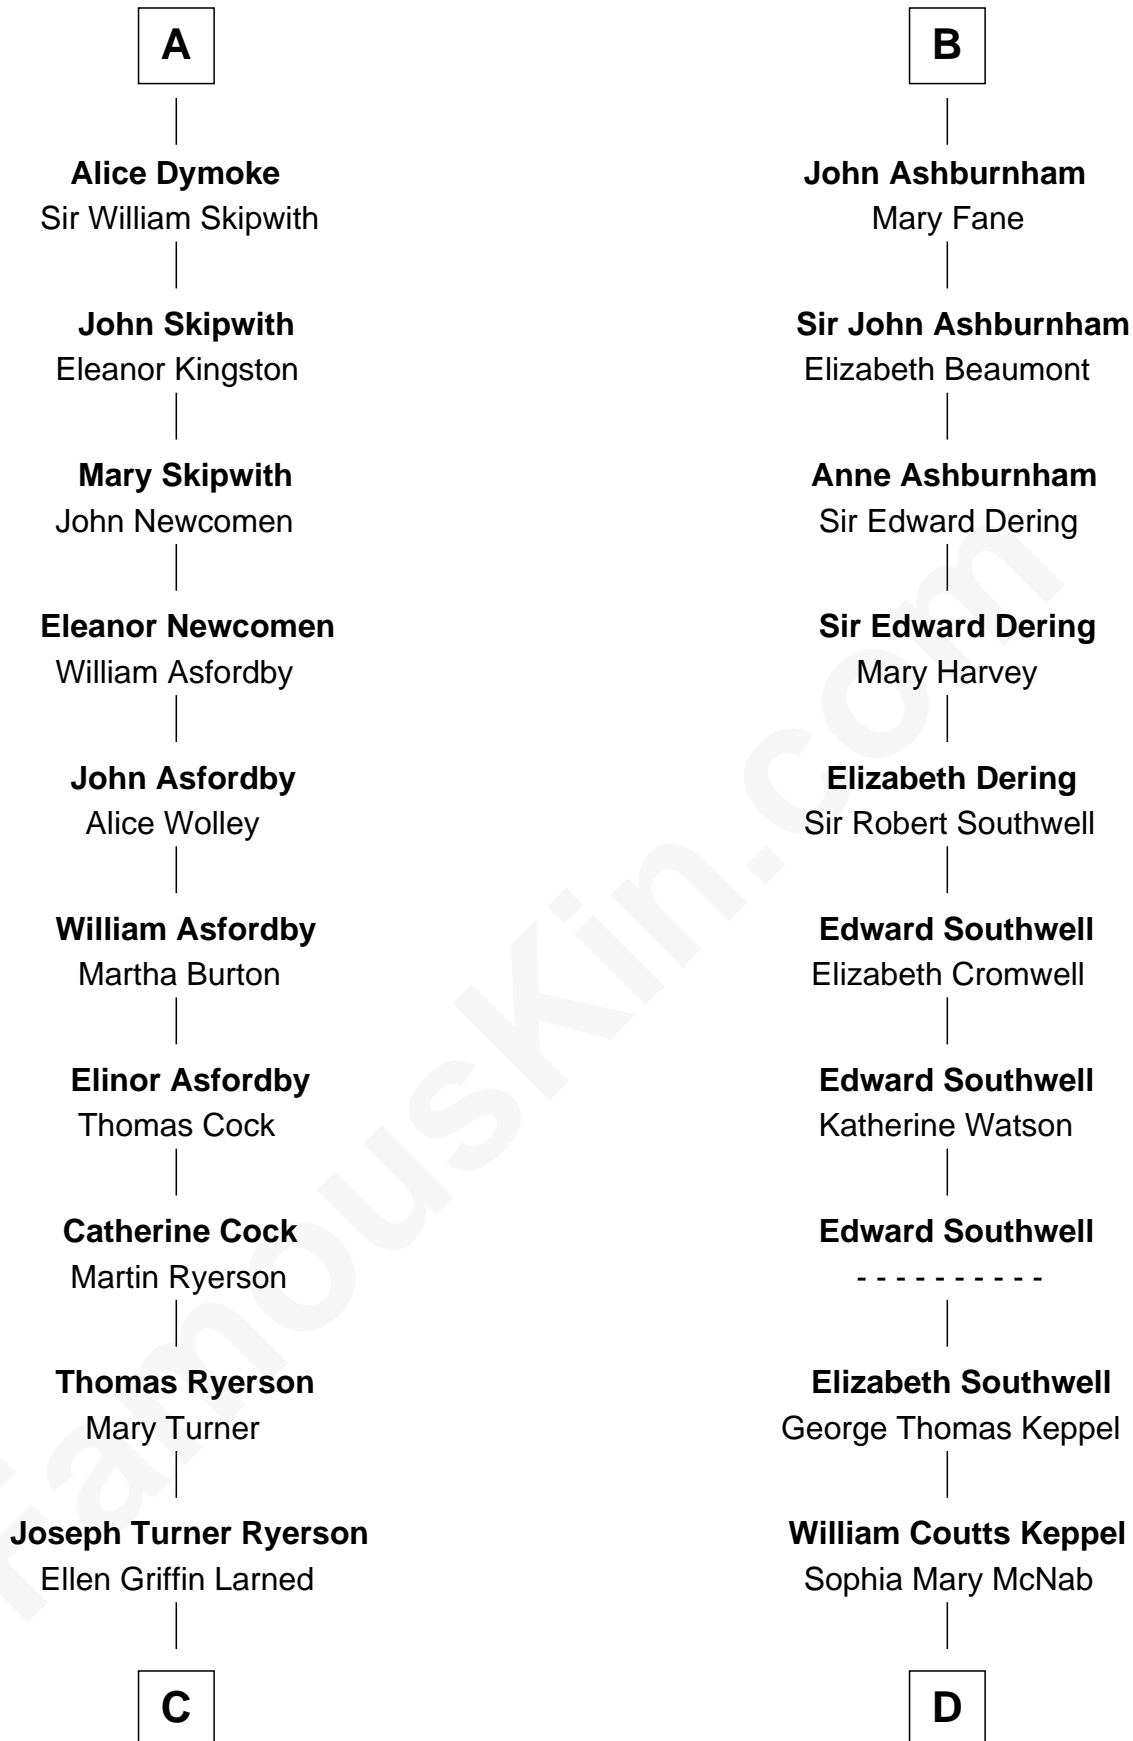

FamousKin.com
Relationship Chart of
Paget Brewster
TV Actress

20th cousin 1 time removed of

Camilla Parker Bowles
Queen Consort of the United Kingdom

C

Edward Larned Ryerson

Mary Pringle Mitchell

Donald Mitchell Ryerson

Isabelle McGenniss

Joan Ryerson

George Washington Wales Brewster

Galen Brewster

Hathaway Tew

Paget Brewster

TV Actress

D