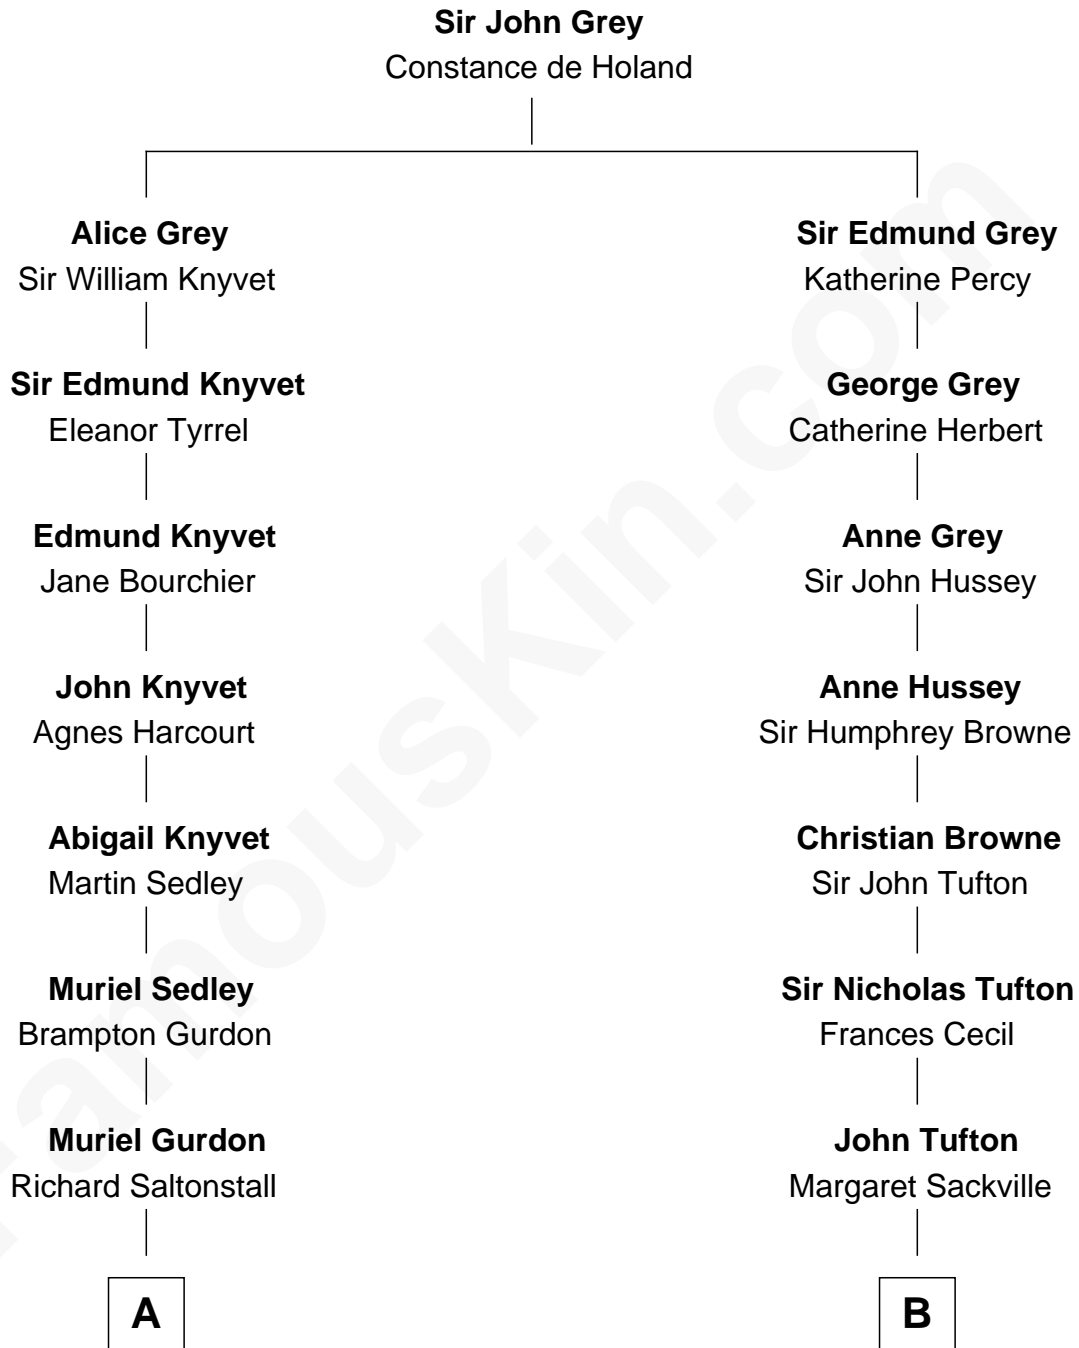

**FamousKin.com**  
**Relationship Chart of**  
**Paget Brewster**  
*TV Actress*

16th cousin 3 times removed of

**Camilla Parker Bowles**  
*Queen Consort of the United Kingdom*

**C**

—  
**Joan Ryerson**

George Washington Wales Brewster

—  
**Galen Brewster**

Hathaway Tew

—  
**Paget Brewster**

*TV Actress*

FamousKin.com