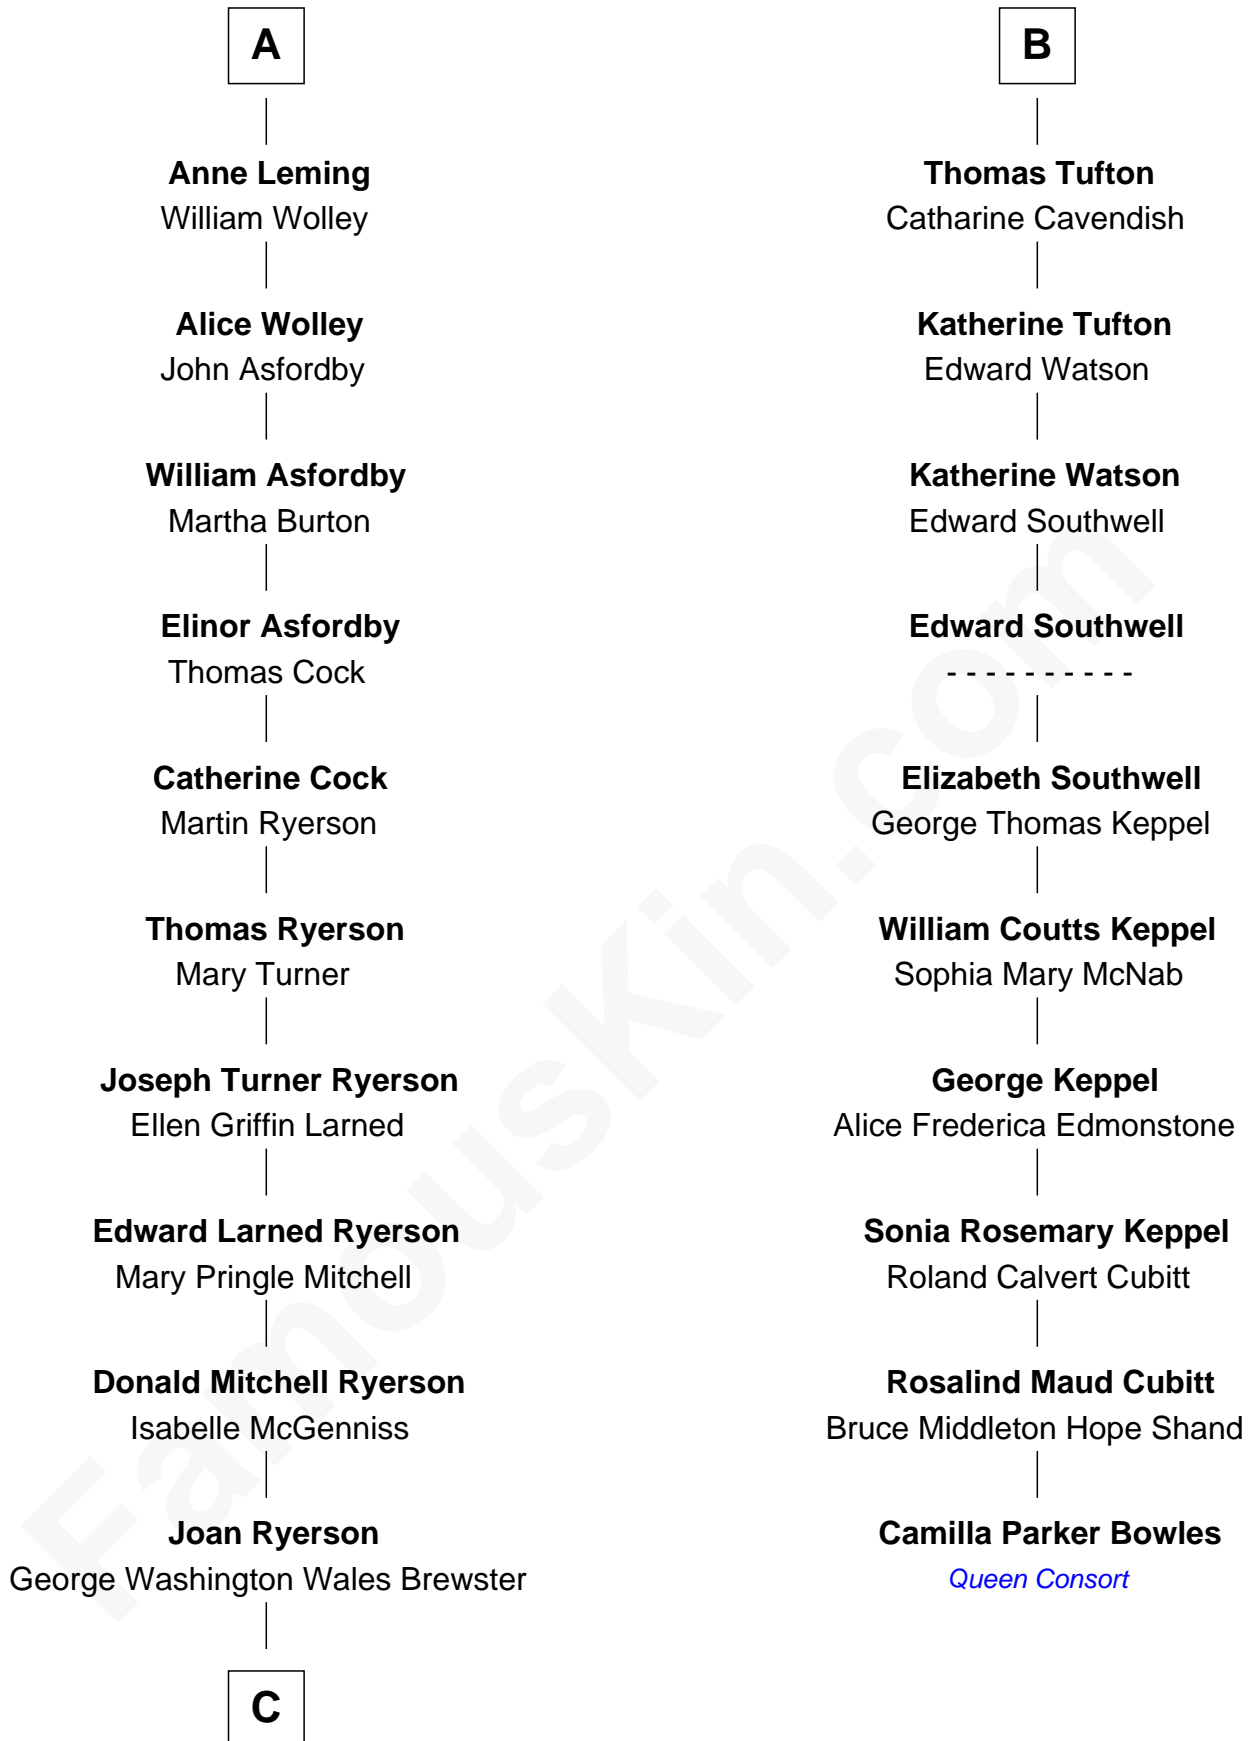

FamousKin.com
Relationship Chart of
Paget Brewster
TV Actress

16th cousin 2 times removed of

Camilla Parker Bowles
Queen Consort of the United Kingdom

C

|
Galen Brewster
Hathaway Tew

|
Paget Brewster
TV Actress

FamousKin.com