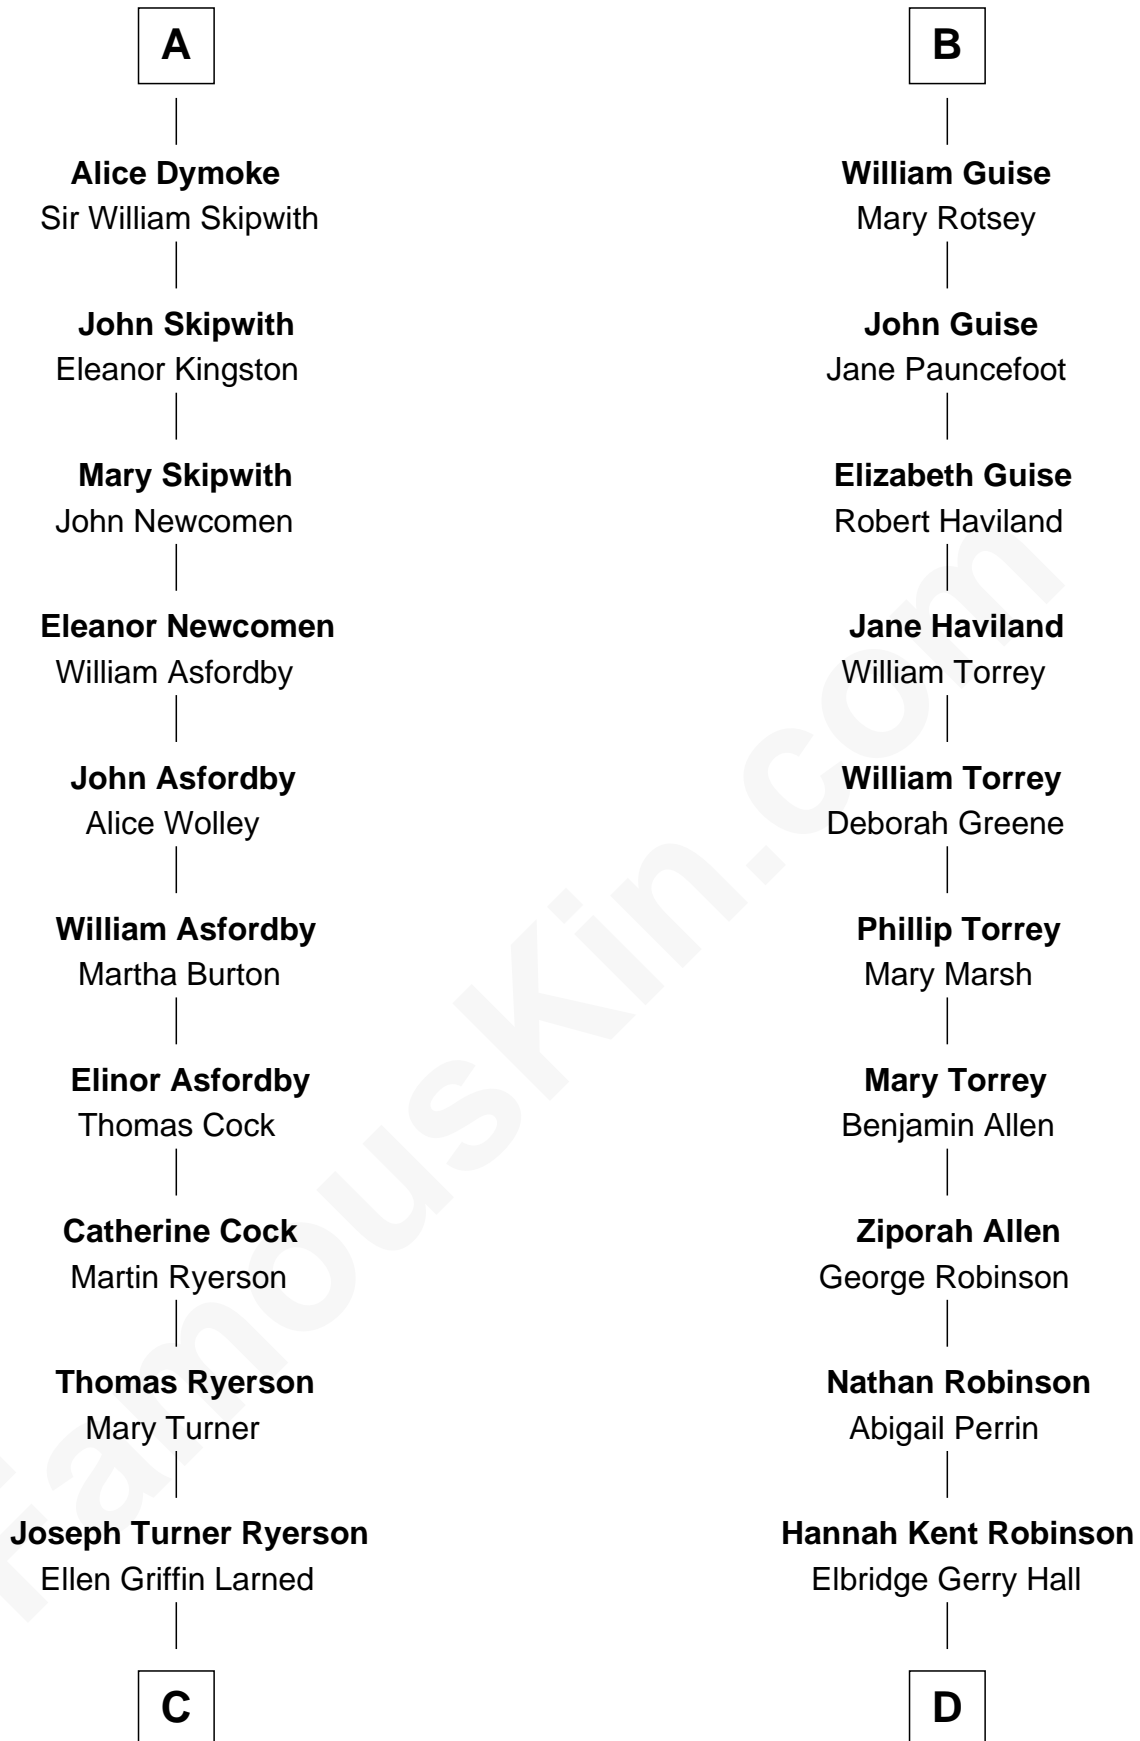

FamousKin.com Relationship Chart of

Paget Brewster

TV Actress

20th cousin 1 time removed of

Raquel Welch

Movie Actress

Sir Henry de Percy

Eleanor de Arundel

Sir Edmund Grey

Anne Grey

Sir John Grey

Probable

Tacy Grey

John Guise

B

C

Edward Larned Ryerson

Mary Pringle Mitchell

Donald Mitchell Ryerson

Isabelle McGenniss

Joan Ryerson

George Washington Wales Brewster

Galen Brewster

Hathaway Tew