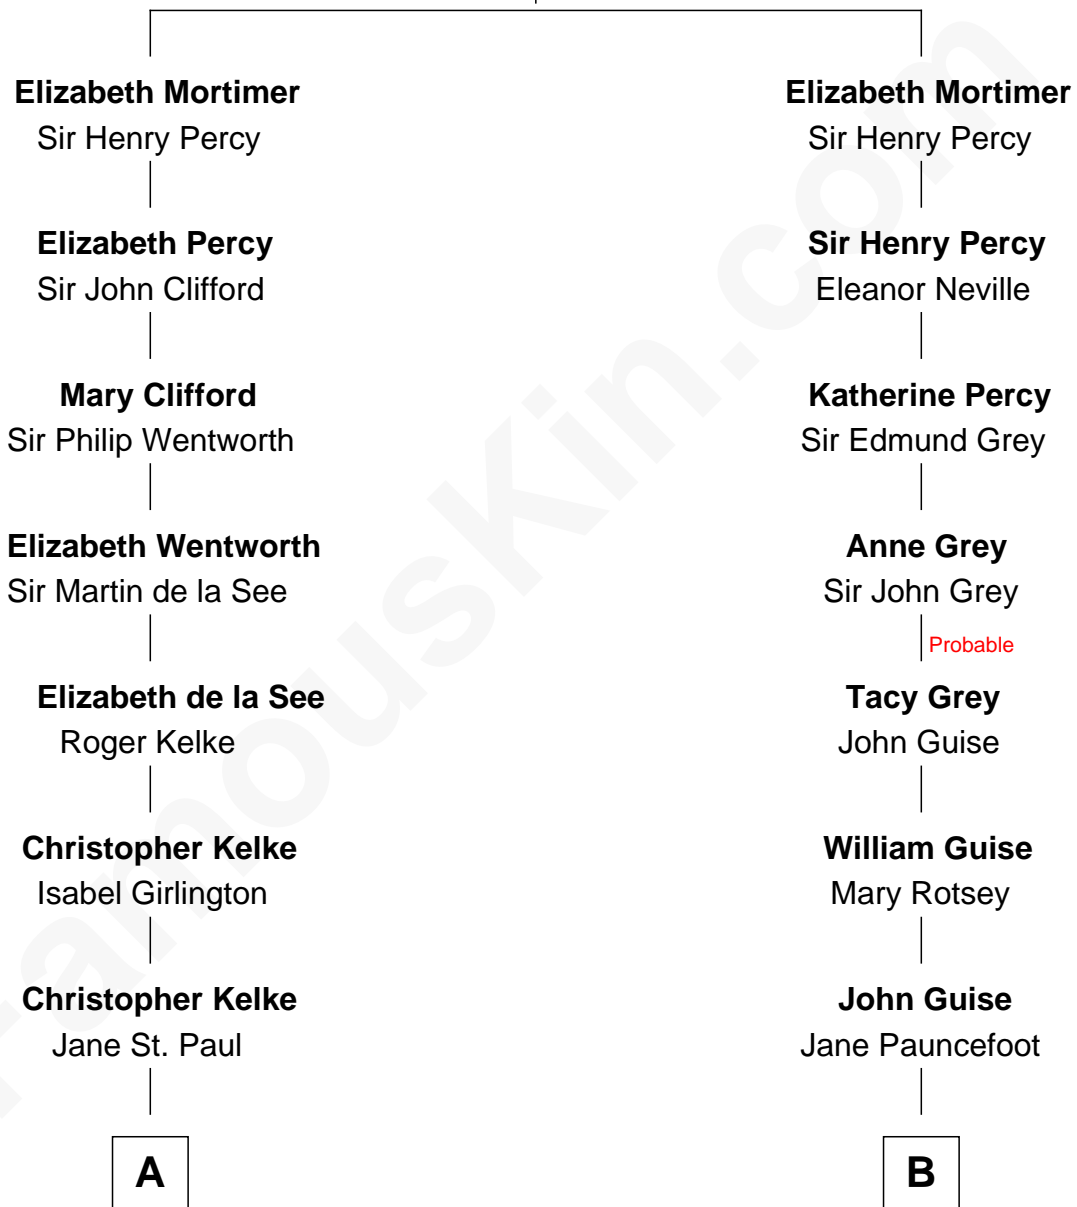

FamousKin.com Relationship Chart of

Paget Brewster

TV Actress

18th cousin 2 times removed of

Raquel Welch

Movie Actress

Edmund Mortimer
Philippa Plantagenet

C

Donald Mitchell Ryerson

Isabelle McGenniss

Joan Ryerson

George Washington Wales Brewster

Galen Brewster

Hathaway Tew

Paget Brewster

TV Actress