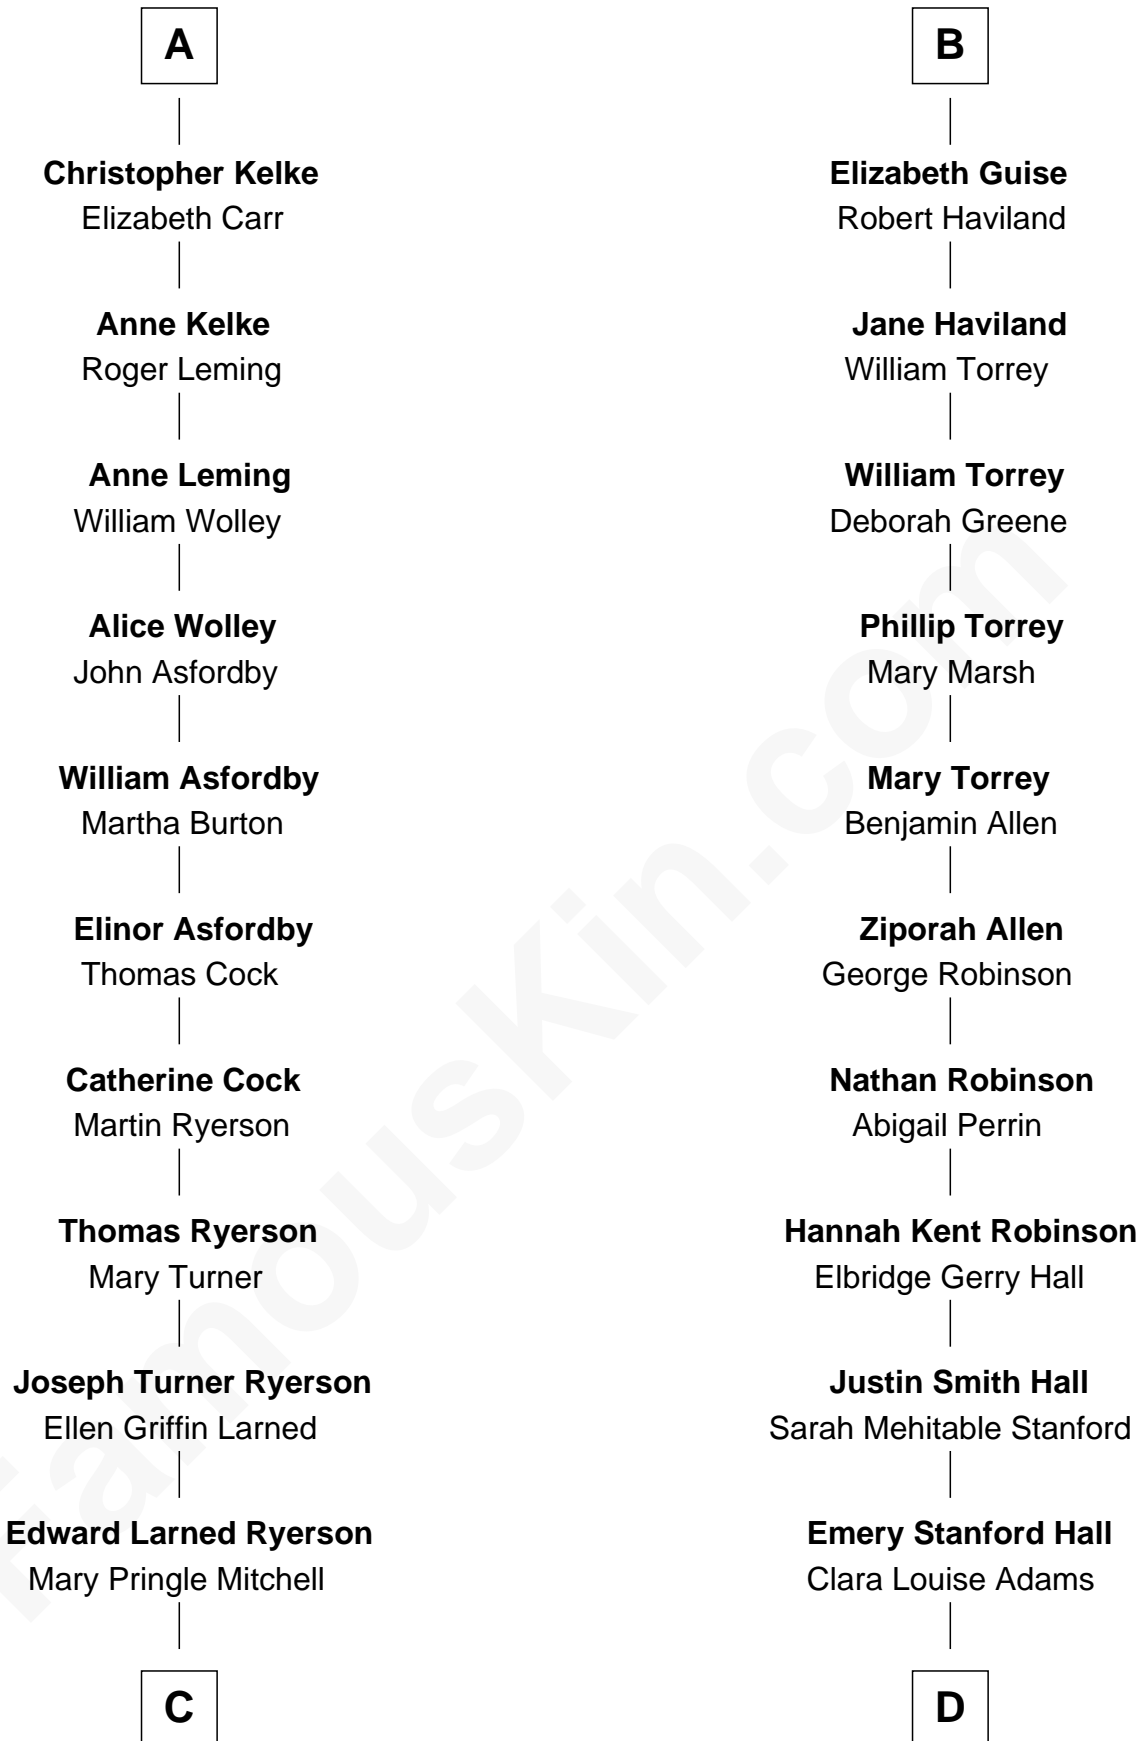

FamousKin.com Relationship Chart of

Paget Brewster

TV Actress

18th cousin 2 times removed of

Raquel Welch

Movie Actress

Edmund Mortimer
Philippa Plantagenet

C

Donald Mitchell Ryerson

Isabelle McGenniss

Joan Ryerson

George Washington Wales Brewster

Galen Brewster

Hathaway Tew

Paget Brewster

TV Actress