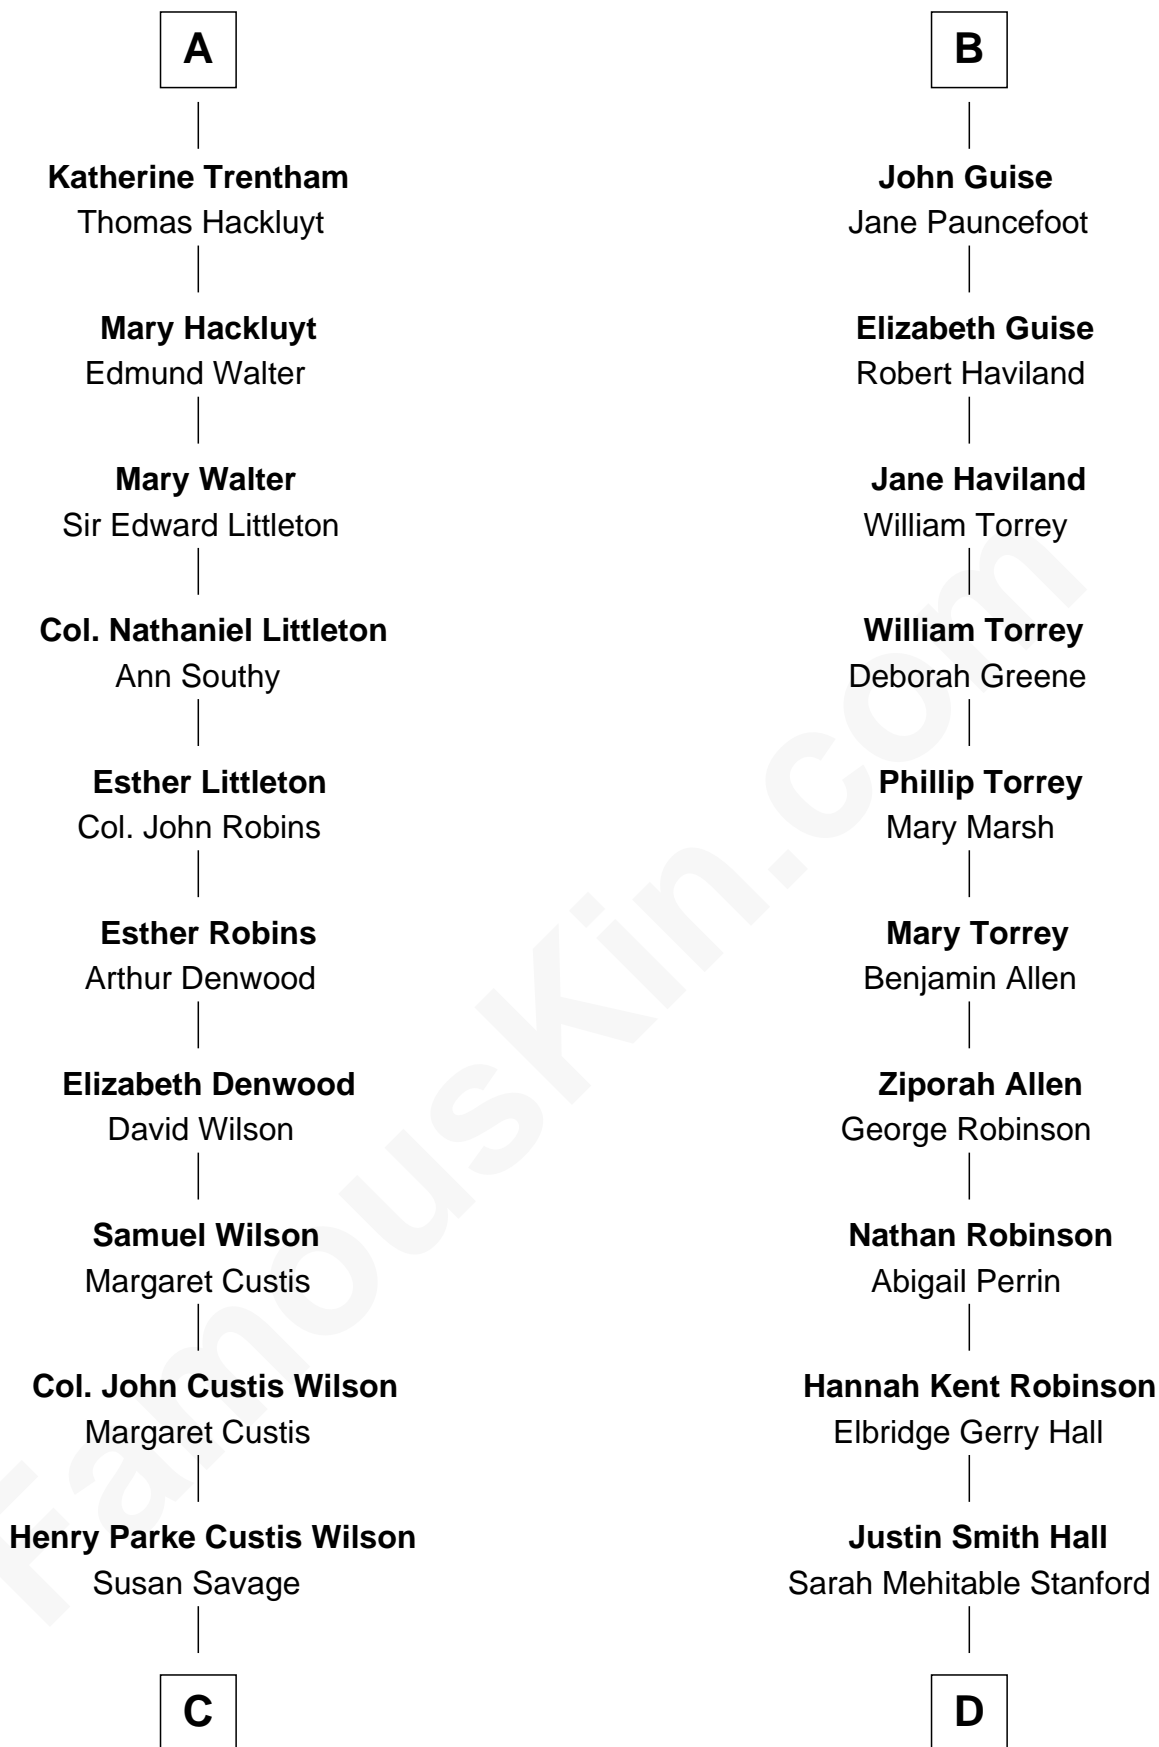

FamousKin.com Relationship Chart of

Paget Brewster

TV Actress

19th cousin 2 times removed of

Raquel Welch

Movie Actress

Ralph de Stafford
Margaret de Audley

Elizabeth de Stafford

Margaret de Ros

Sir Reynold Grey

Sir John Grey

Constance de Holand

Sir Edmund Grey

Katherine Percy

Anne Grey

Sir John Grey

Probable

Tacy Grey

John Guise

William Guise

Mary Rotsey

B

C

Susan Savage Wilson

John Ledyard Hodge

Ellen Mackenzie Hodge

Dr. George Washington Wales Brewster

George Washington Wales Brewster

Joan Ryerson

Galen Brewster

Hathaway Tew

Paget Brewster