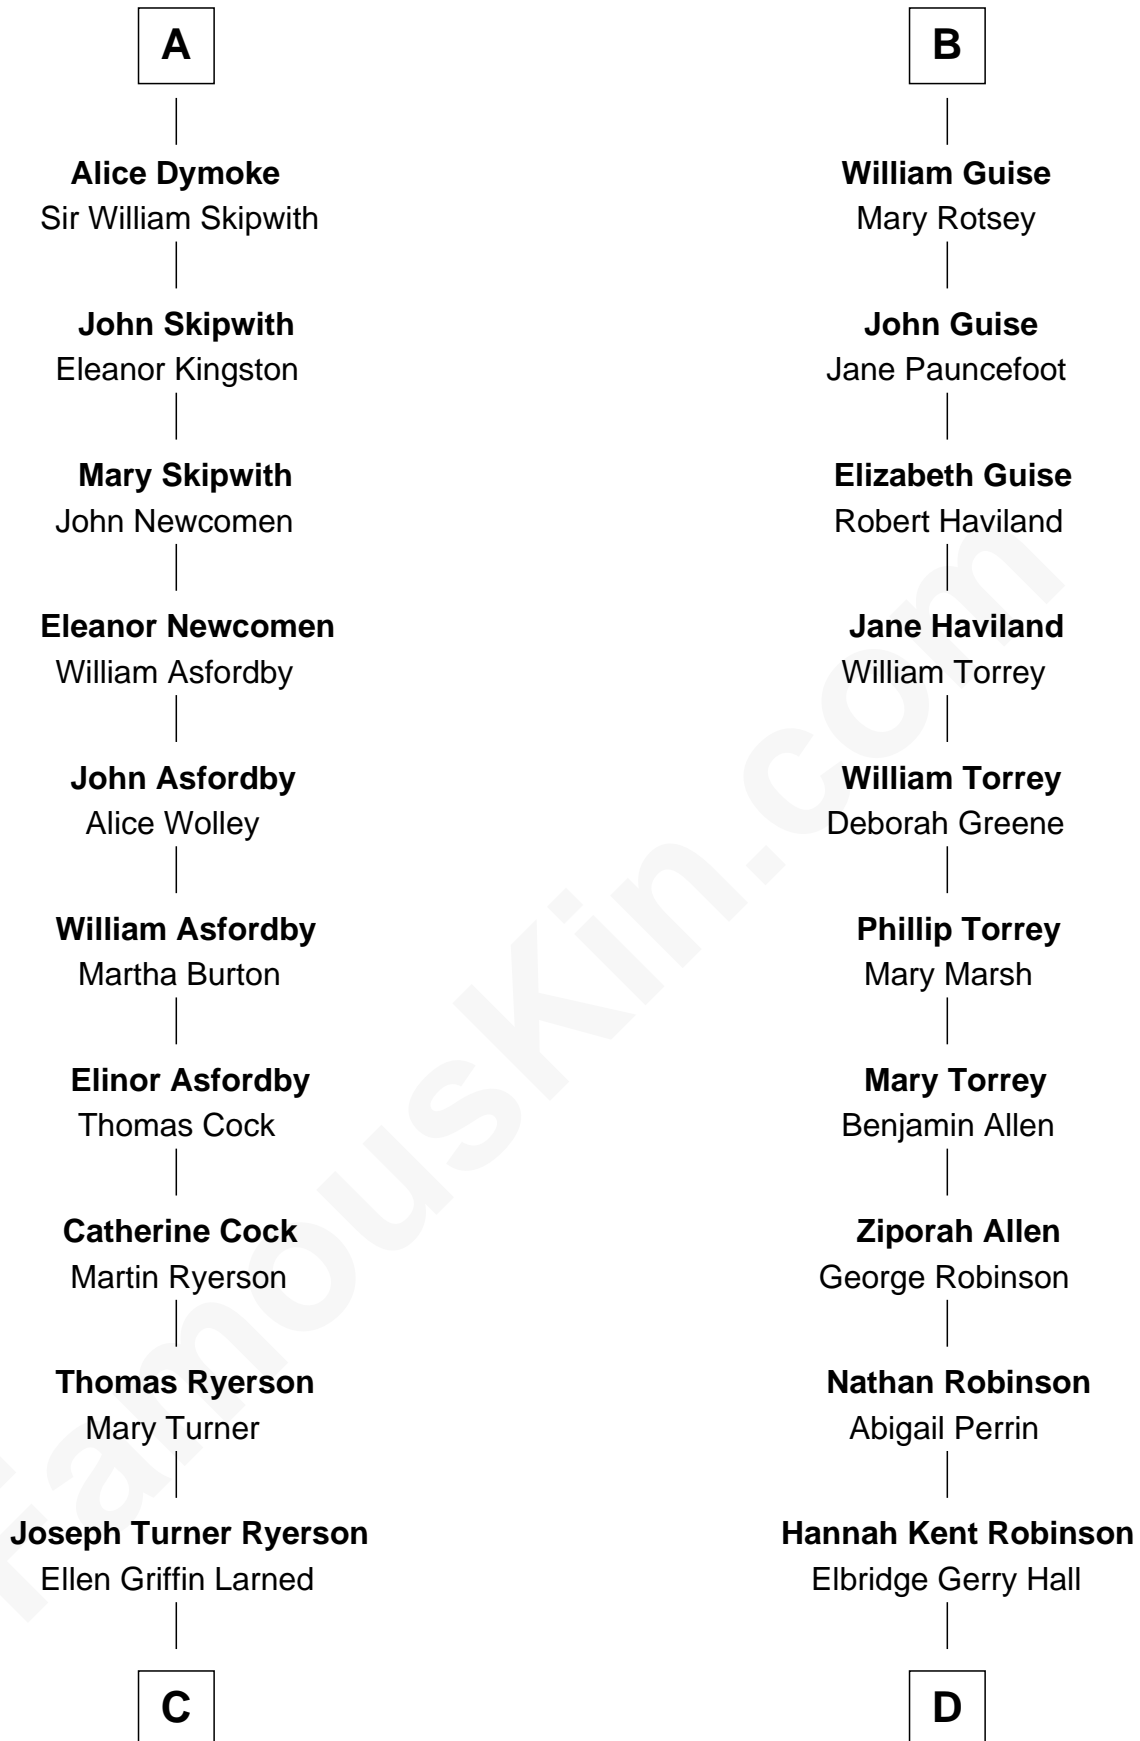

FamousKin.com Relationship Chart of

Paget Brewster

TV Actress

20th cousin 1 time removed of

Raquel Welch

Movie Actress

Sir Hugh I de Audley

Iseult de Mortimer

Alice de Audley
Sir Ralph de Greystoke

Sir William de Greystoke
Joan FitzHenry

Sir Ralph de Greystoke
Katherine de Clifford

Maud de Greystoke
Eudo de Welles

Sir Lionel de Welles
Joan de Waterton

Margaret de Welles
Sir Thomas Dymoke

Sir Lionel Dymoke
Joanna Griffith

A

Alice de Audley
Sir Ralph de Neville

Margaret de Neville
Sir Henry Percy

Sir Henry Percy
Elizabeth Mortimer

Sir Henry Percy
Eleanor Neville

Katherine Percy
Sir Edmund Grey

Anne Grey
Sir John Grey

Probable

Tacy Grey
John Guise

B

C

Edward Larned Ryerson

Mary Pringle Mitchell

Donald Mitchell Ryerson