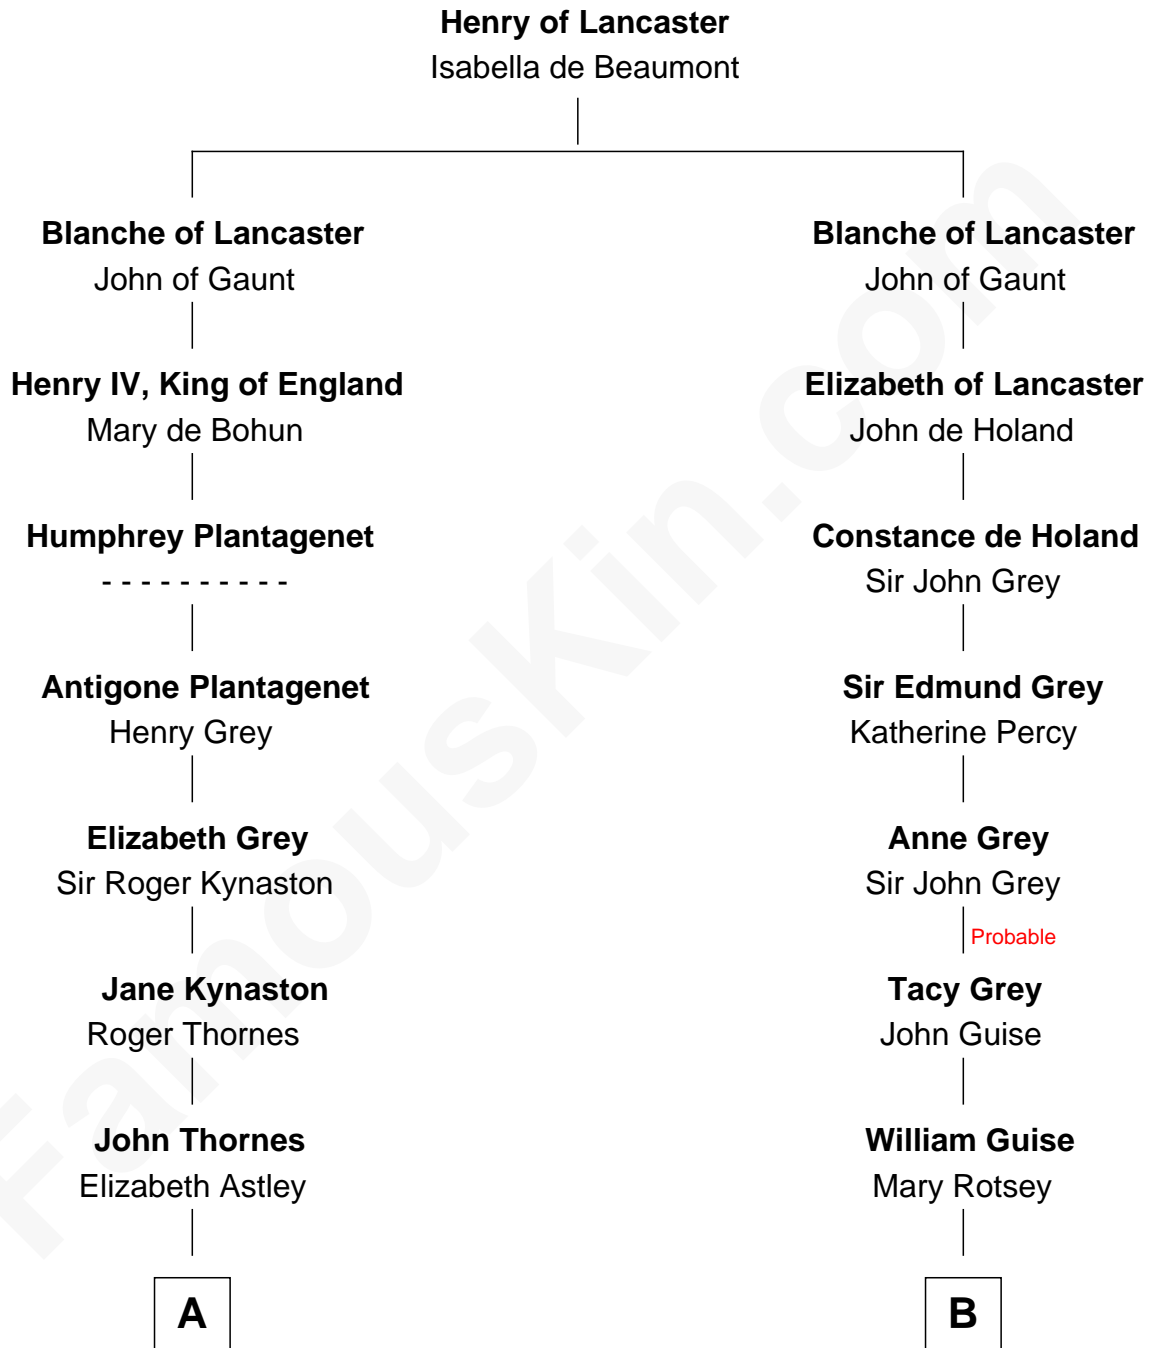

FamousKin.com Relationship Chart of

Paget Brewster

TV Actress

19th cousin 2 times removed of

Raquel Welch

Movie Actress

C

Susan Savage Wilson

John Ledyard Hodge

Ellen Mackenzie Hodge

Dr. George Washington Wales Brewster

George Washington Wales Brewster

Joan Ryerson

Galen Brewster

Hathaway Tew

Paget Brewster