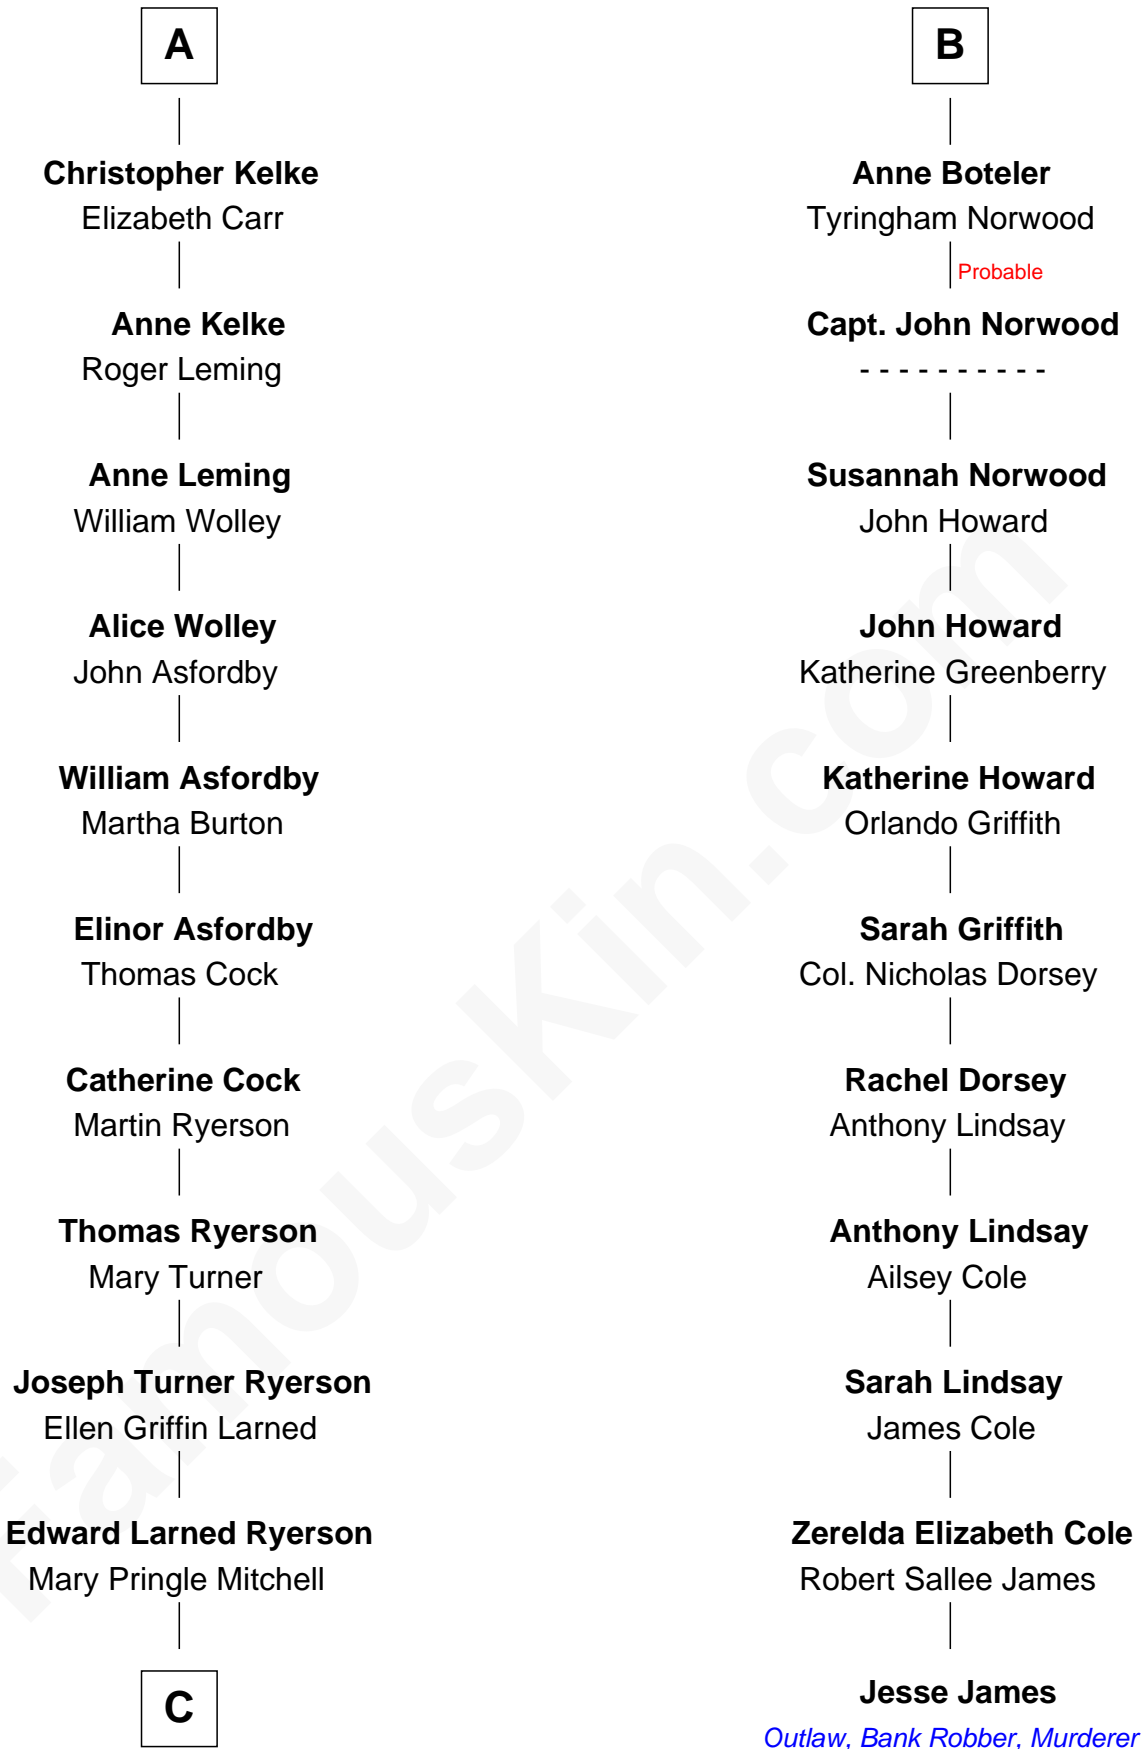

FamousKin.com

Relationship Chart of

Paget Brewster

TV Actress

17th cousin 3 times removed of

Jesse James

Outlaw, Bank Robber, Murderer

Sir Michael de la Pole

Katherine Wingfield

Michael de la Pole
Katherine de Stafford

Isabel de la Pole
Thomas Morley

Anne Morley
Sir John Hastings

Elizabeth Hastings
Sir Robert Hildyard

Katherine Hildyard
William Girlington

Isabel Girlington
Christopher Kelke

Christopher Kelke
Jane St. Paul

A

Sir Thomas de la Pole

Anne Cheney

Katherine de la Pole
Sir Miles Stapleton

Elizabeth Stapleton
Sir William Calthorpe

Anne Calthorpe
Sir Robert Drury

Elizabeth Drury
Sir Philip Boteler

Sir John Boteler
Grizel Roche

Sir Henry Boteler
Alice Pulter

B

C

—
Donald Mitchell Ryerson

Isabelle McGenniss

—
Joan Ryerson

George Washington Wales Brewster