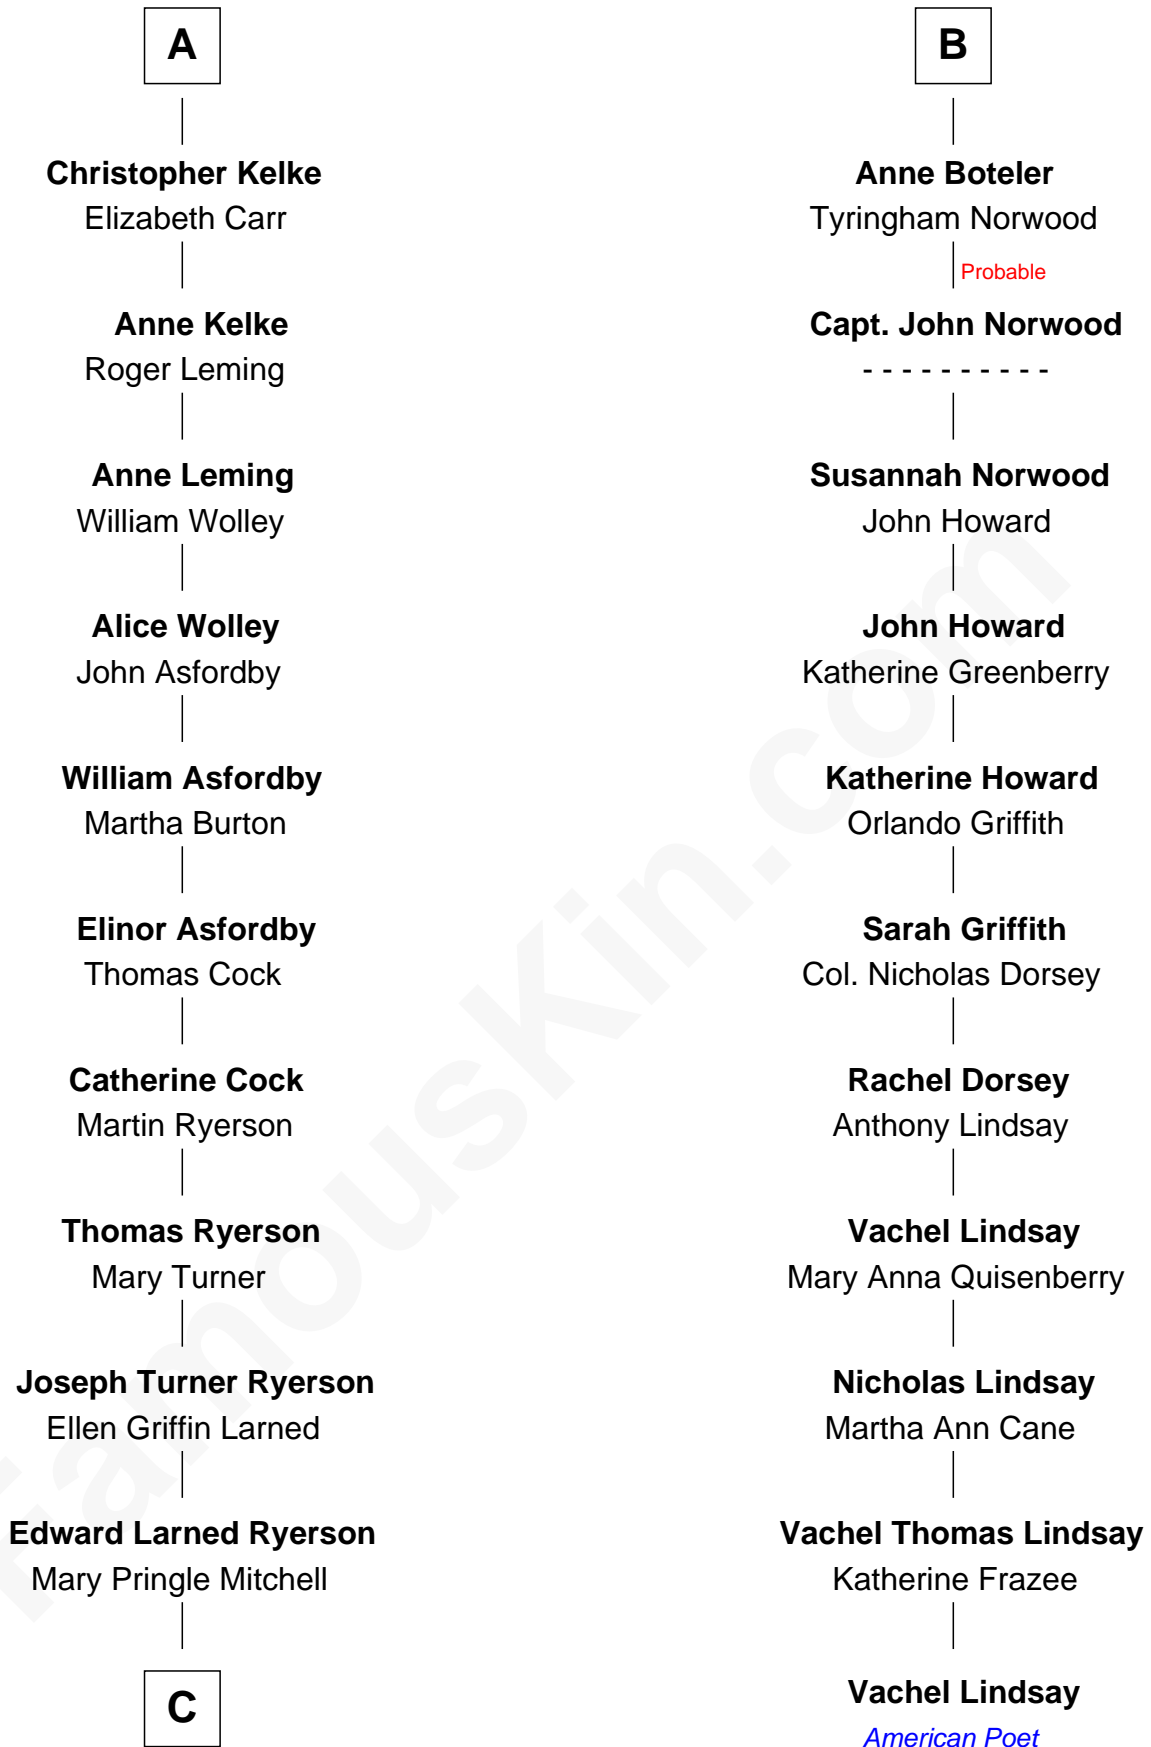

FamousKin.com Relationship Chart of

Paget Brewster

TV Actress

17th cousin 3 times removed of

Vachel Lindsay

American Poet

Sir Michael de la Pole

Katherine Wingfield

Michael de la Pole
Katherine de Stafford

Isabel de la Pole
Thomas Morley

Anne Morley
Sir John Hastings

Elizabeth Hastings
Sir Robert Hildyard

Katherine Hildyard
William Girlington

Isabel Girlington
Christopher Kelke

Christopher Kelke
Jane St. Paul

A

Sir Thomas de la Pole
Anne Cheney

Katherine de la Pole
Sir Miles Stapleton

Elizabeth Stapleton
Sir William Calthorpe

Anne Calthorpe
Sir Robert Drury

Elizabeth Drury
Sir Philip Boteler

Sir John Boteler
Grizel Roche

Sir Henry Boteler
Alice Pulter

B

C

—
Donald Mitchell Ryerson

Isabelle McGenniss

—
Joan Ryerson

George Washington Wales Brewster