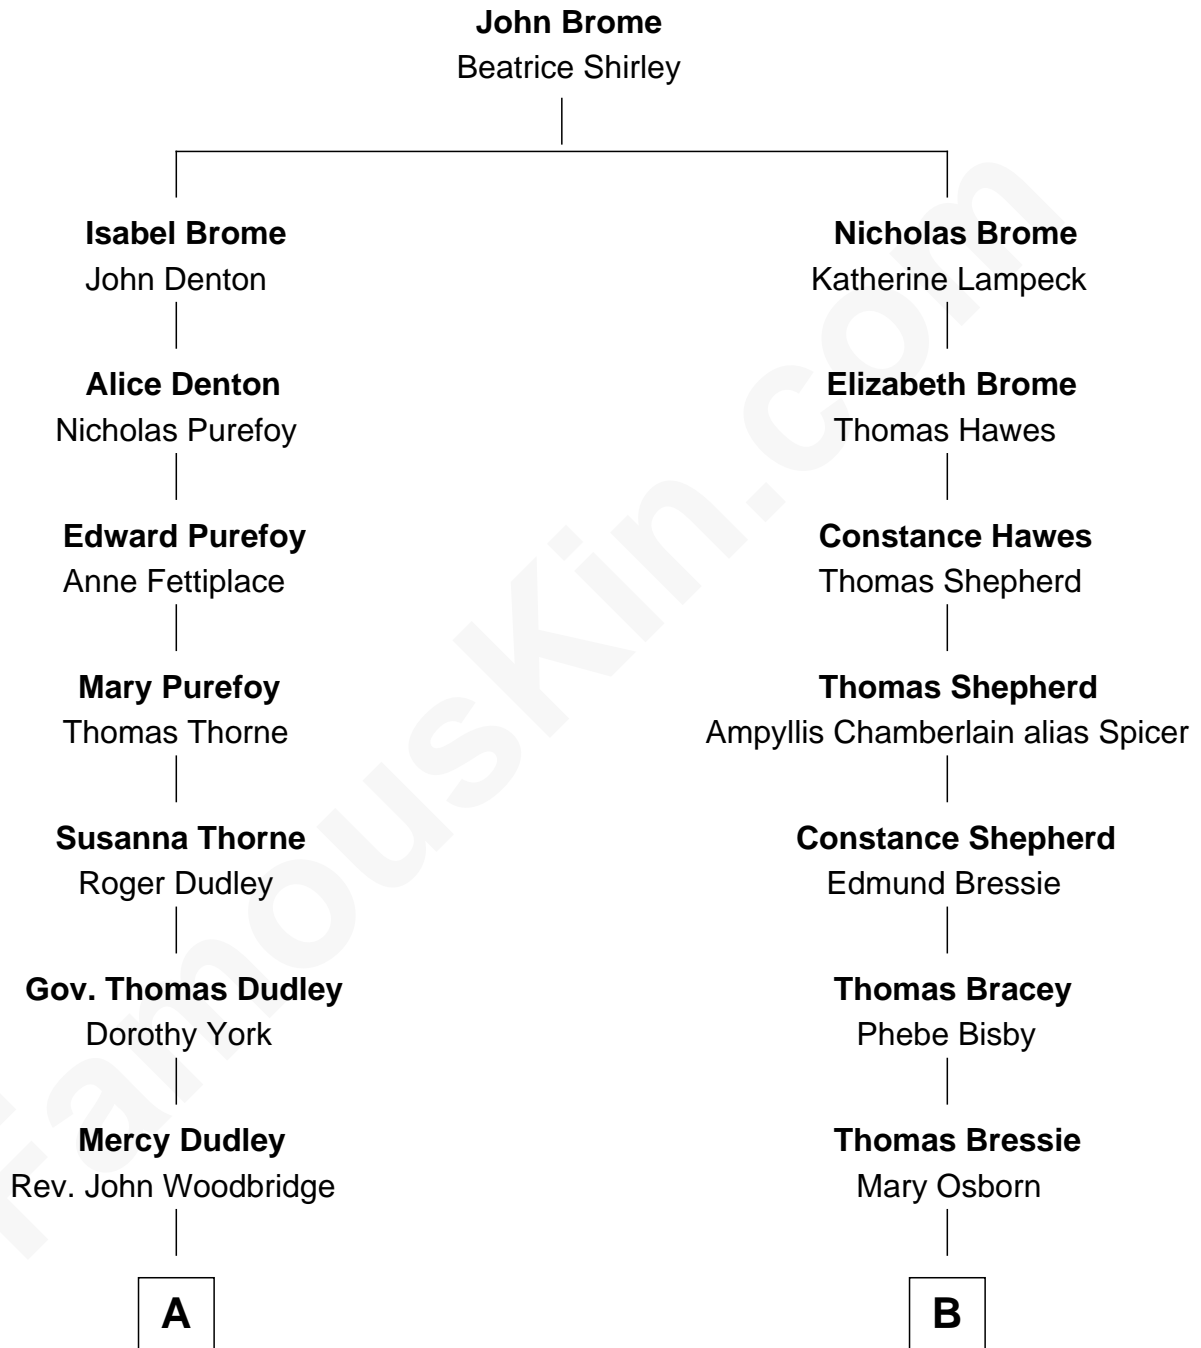

FamousKin.com
Relationship Chart of
Paget Brewster
TV Actress

13th cousin 5 times removed of

Helen (Herron) Taft
First Lady of President William H. Taft

C

—
Galen Brewster
Hathaway Tew

—
Paget Brewster
TV Actress

FamousKin.com