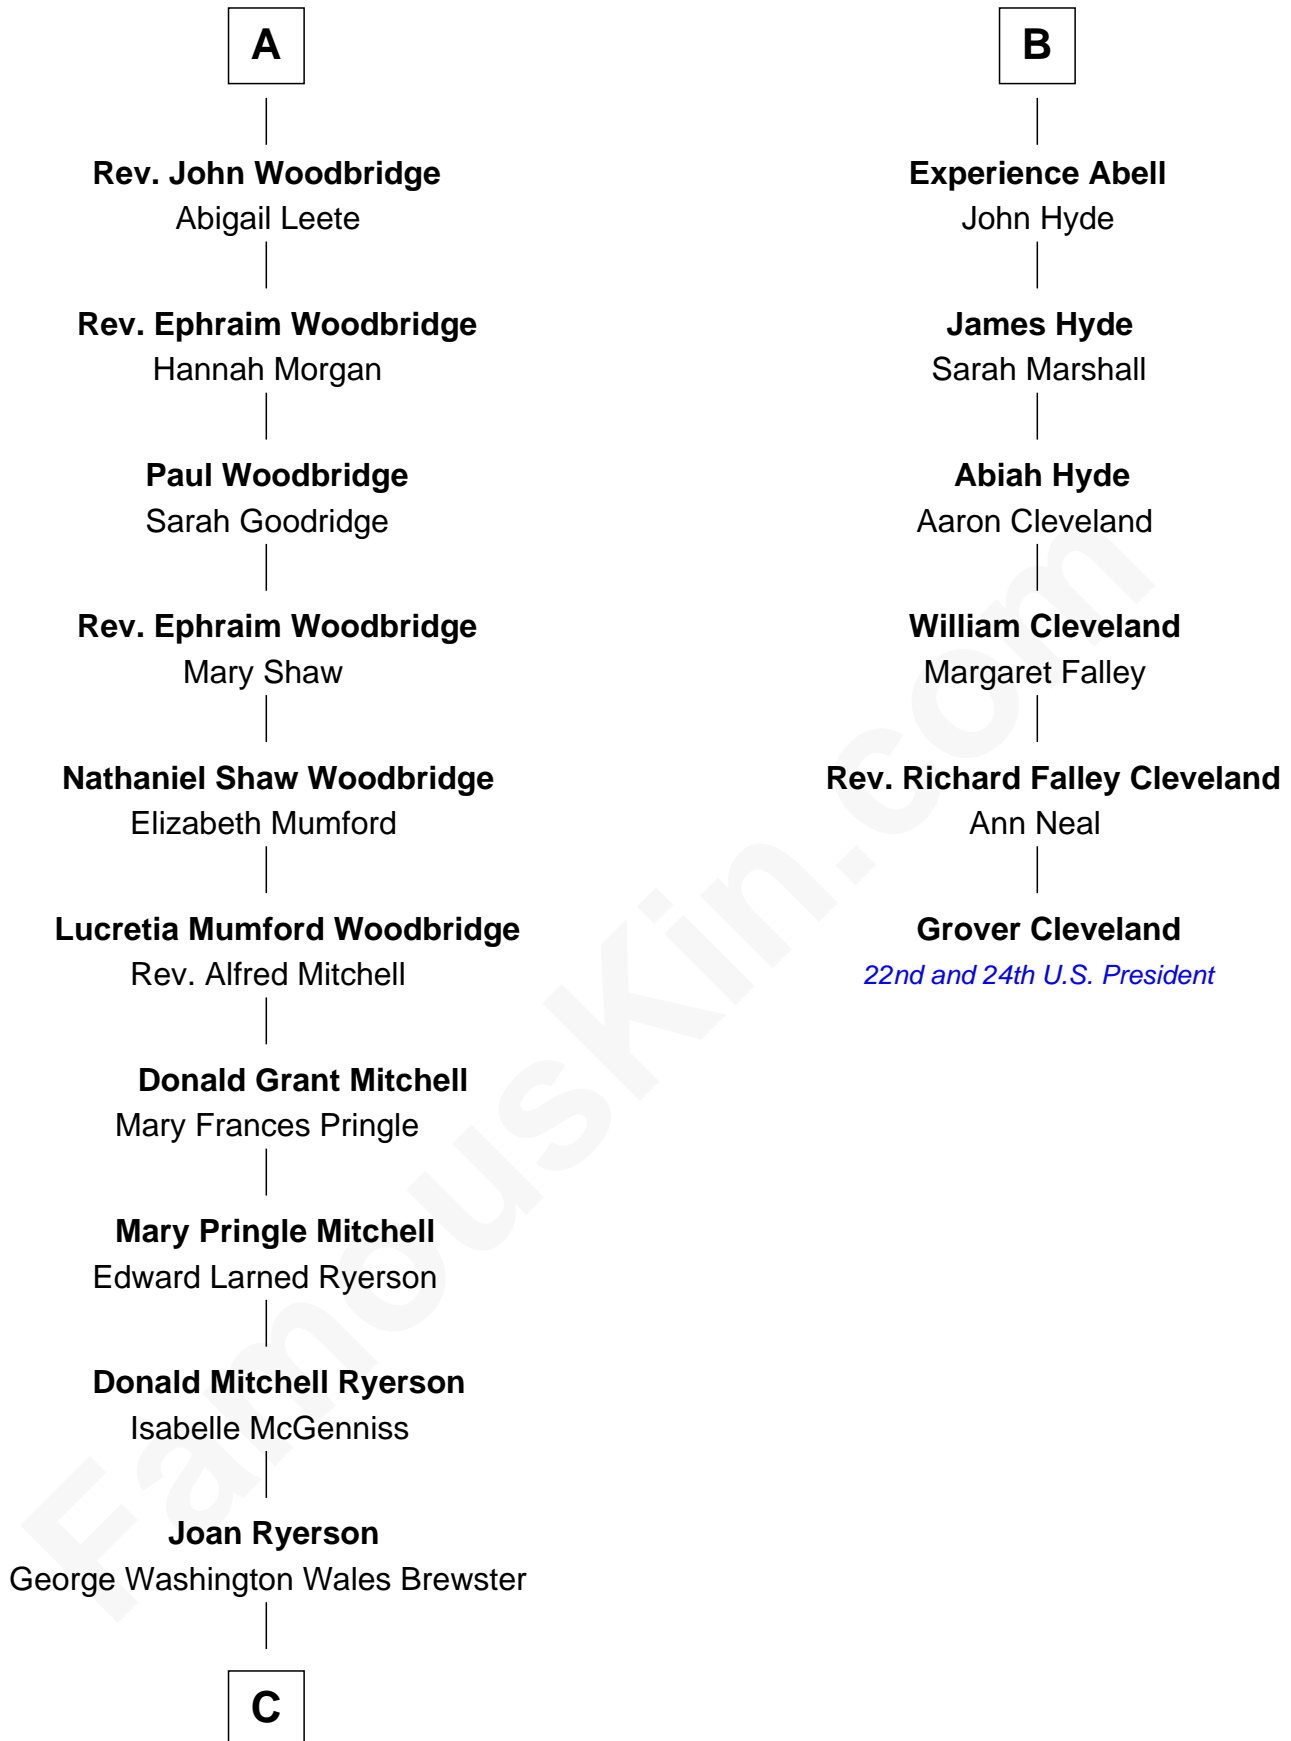

# FamousKin.com Relationship Chart of

**Paget Brewster**

*TV Actress*

12th cousin 6 times removed of

**Grover Cleveland**

*22nd and 24th U.S. President*

**C**

**Galen Brewster**  
Hathaway Tew

**Paget Brewster**  
*TV Actress*

FamousKin.com