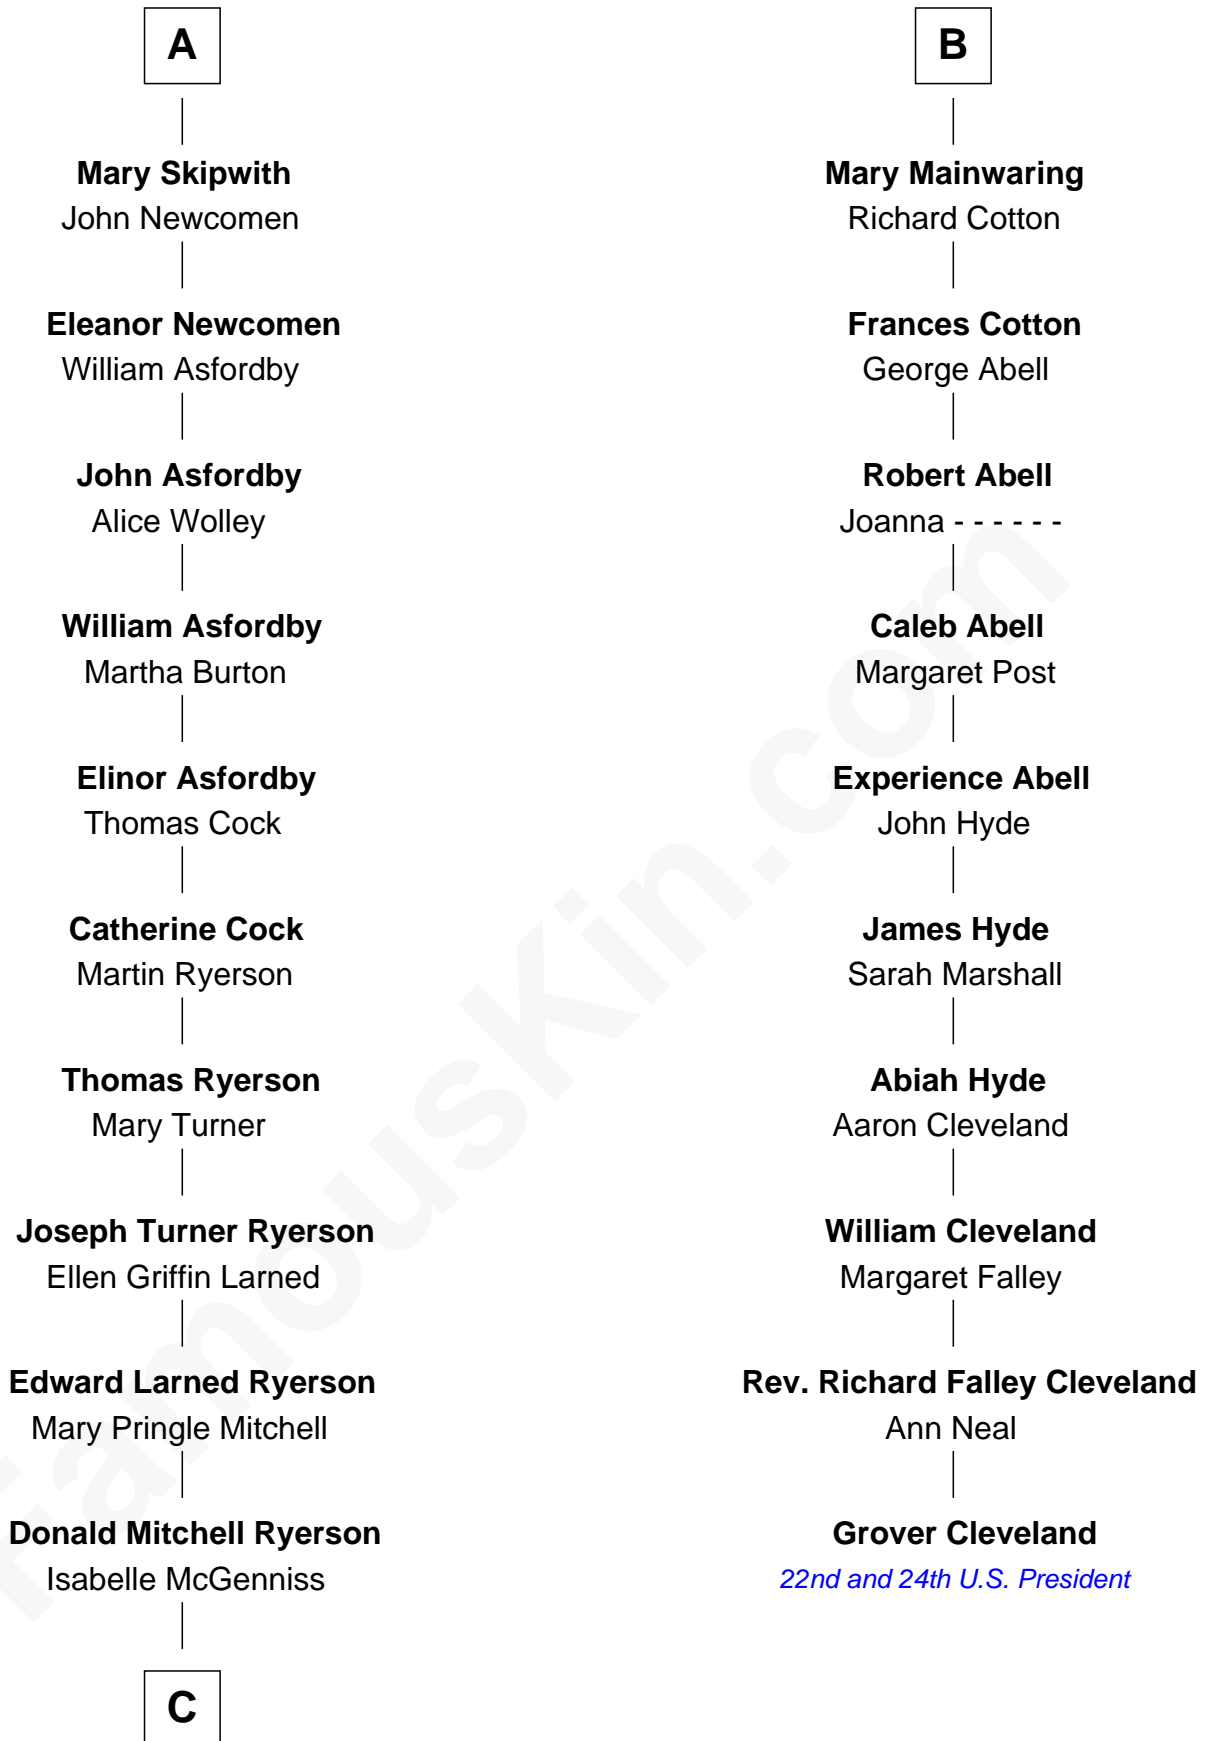

# FamousKin.com Relationship Chart of

**Paget Brewster**

*TV Actress*

16th cousin 3 times removed of

**Grover Cleveland**

*22nd and 24th U.S. President*

**John de Welles**

Maud de Roos

**Alice Dymoke**  
Sir William Skipwith

**John Skipwith**  
Eleanor Kingston

**A**

**Anne de Welles**

James Butler

**James Butler**  
Joan Beauchamp

**Elizabeth Butler**  
John Talbot

**Ann Talbot**  
Sir Henry Vernon

**Elizabeth Vernon**  
Sir Robert Corbet

**Dorothy Corbet**  
Sir Richard Mainwaring

**Sir Arthur Mainwaring**  
Margaret Mainwaring

**B**

**C**

—  
**Joan Ryerson**

George Washington Wales Brewster

—  
**Galen Brewster**