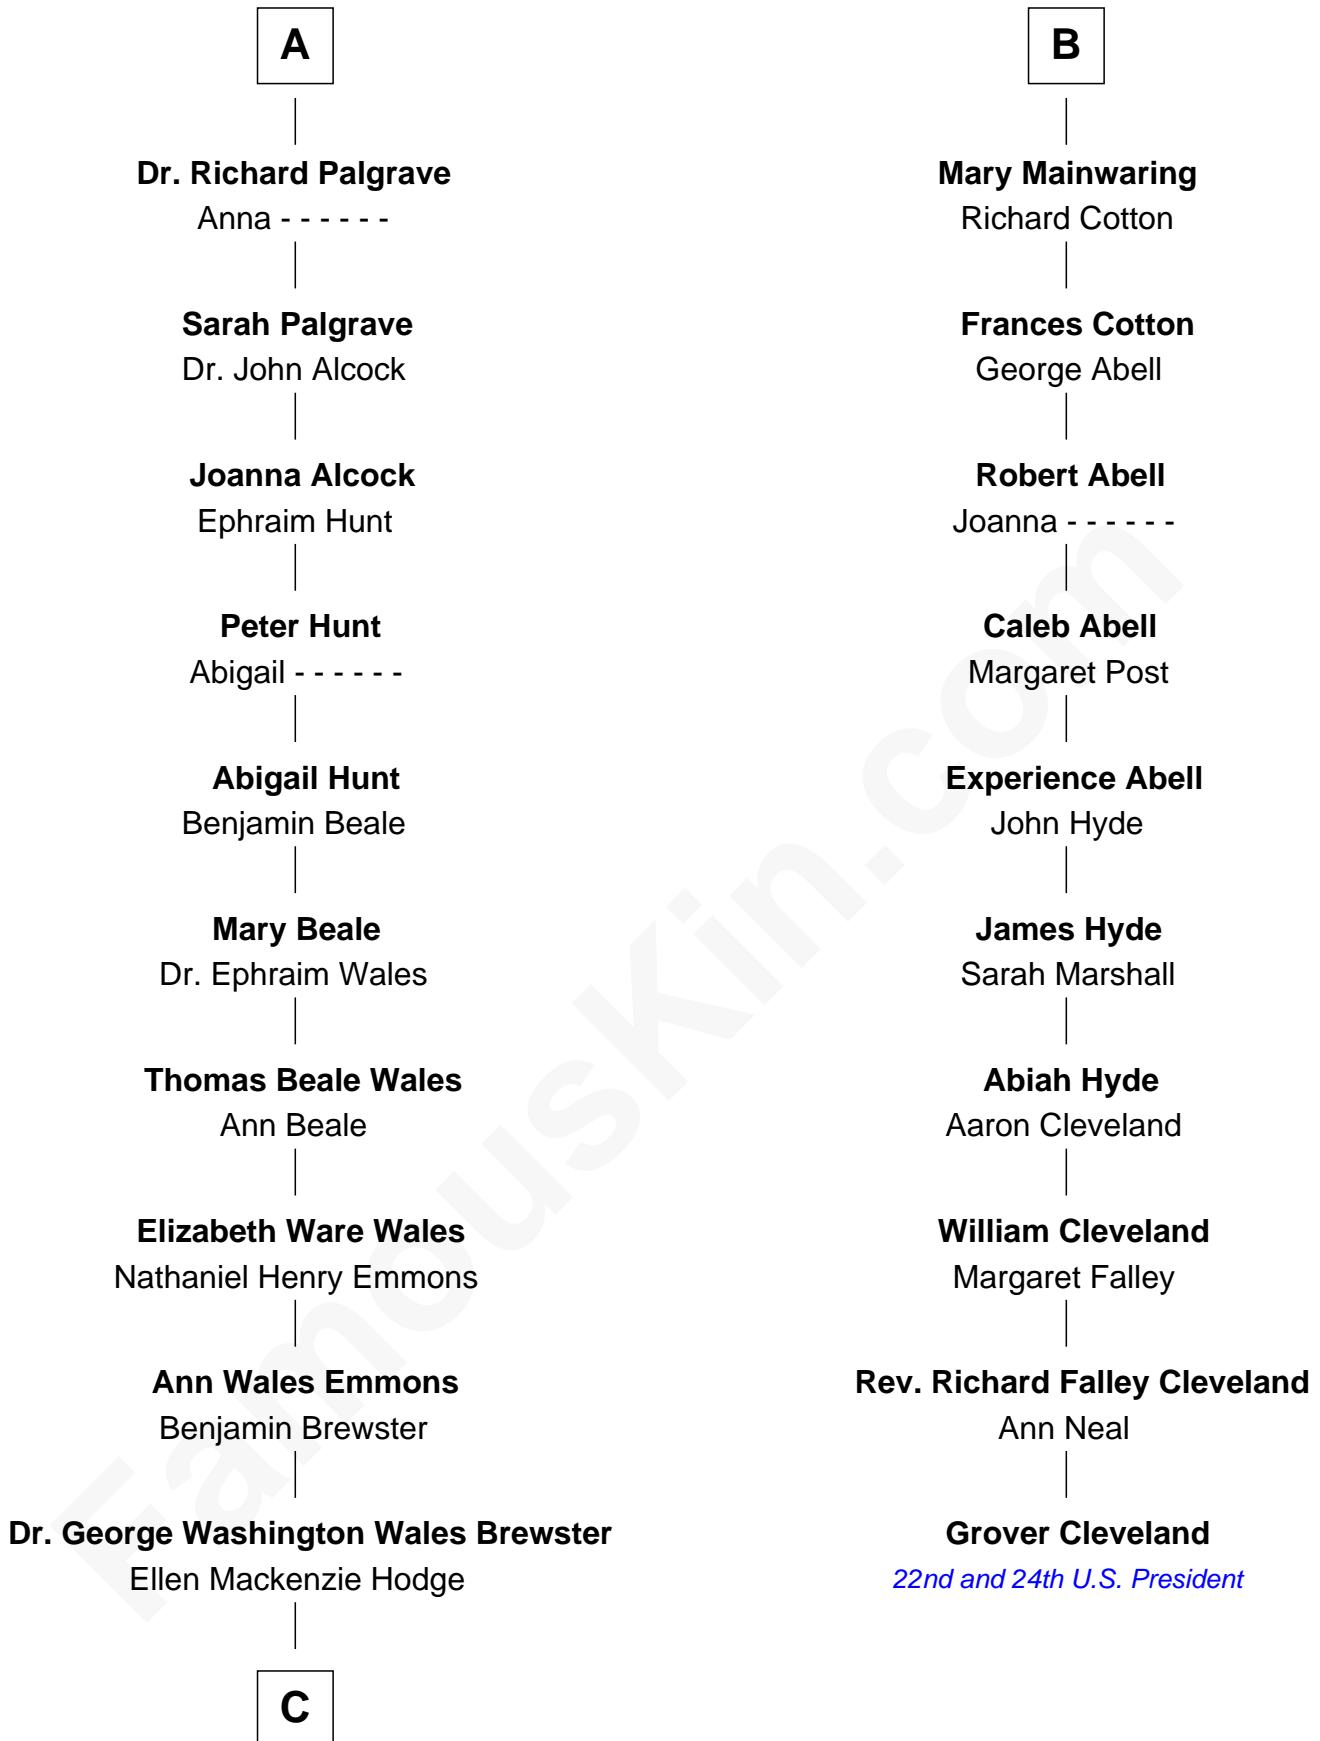

FamousKin.com
Relationship Chart of
Paget Brewster
TV Actress

16th cousin 3 times removed of
Grover Cleveland
22nd and 24th U.S. President

C

George Washington Wales Brewster

Joan Ryerson

Galen Brewster

Hathaway Tew