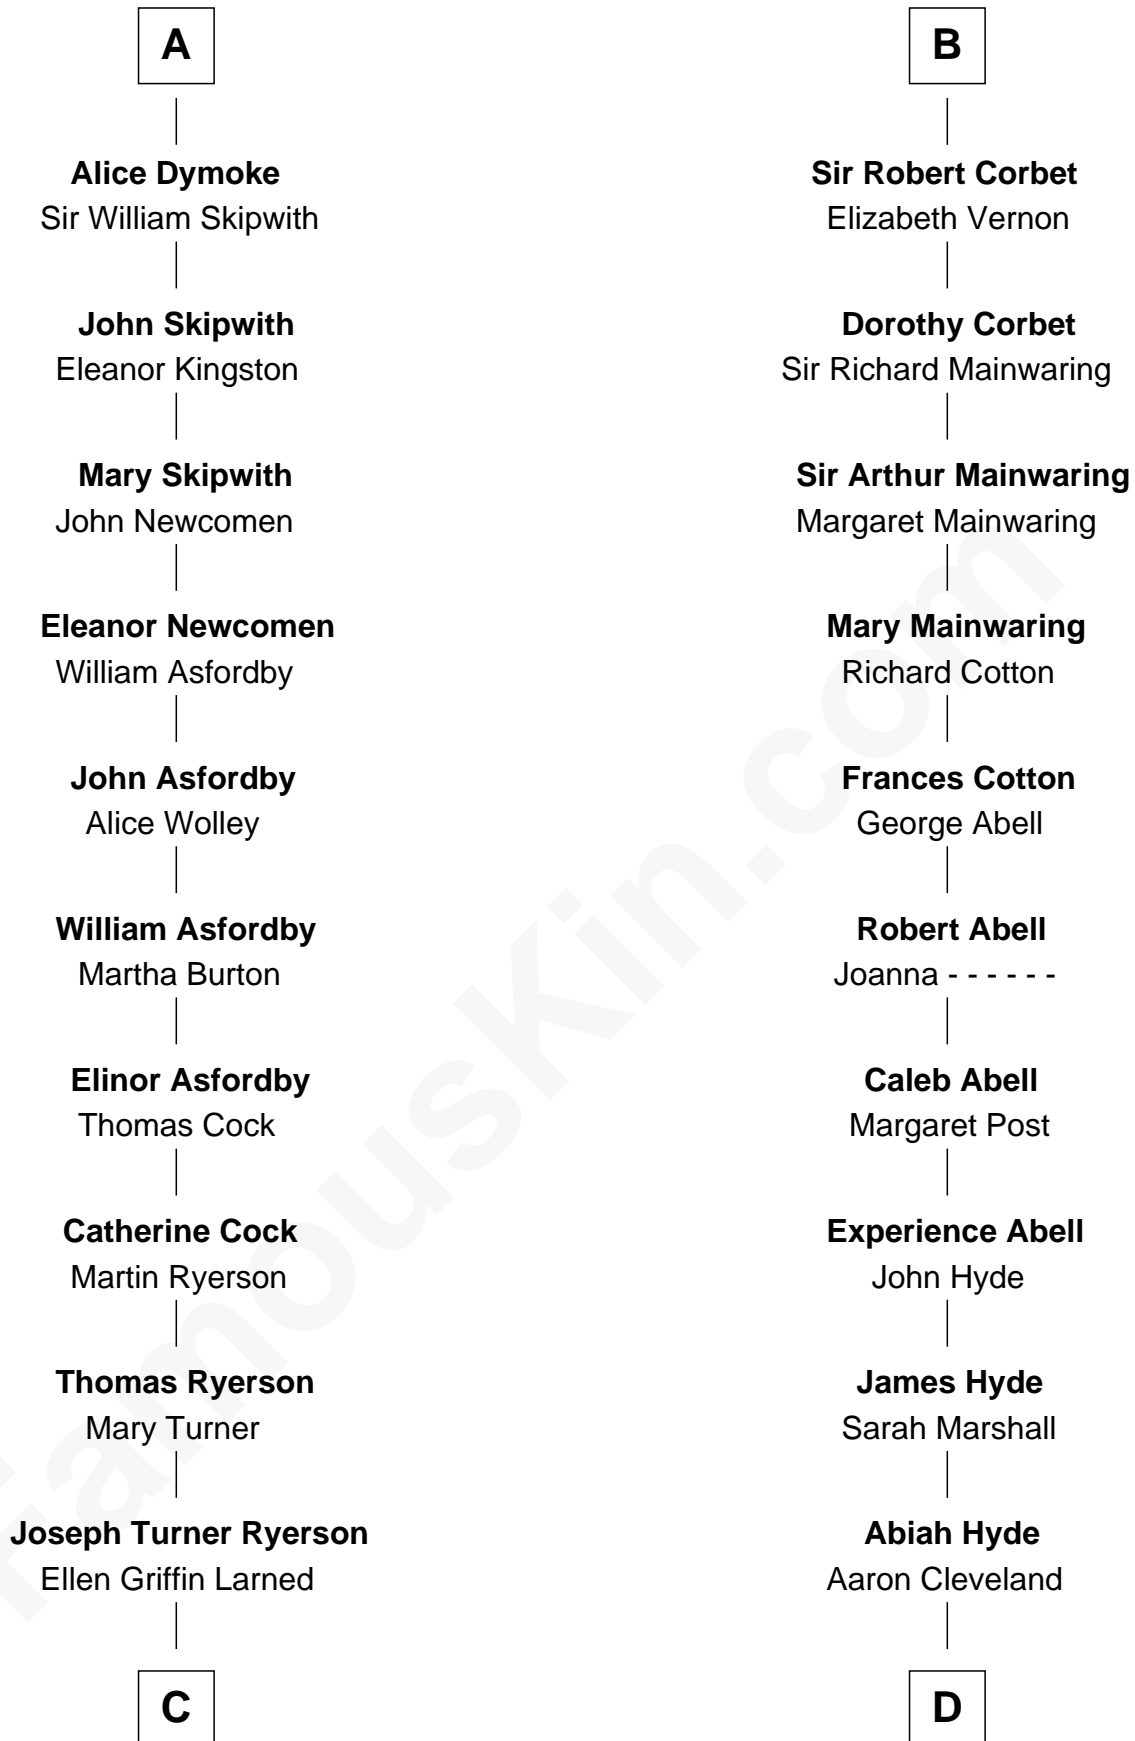

FamousKin.com
Relationship Chart of
Paget Brewster
TV Actress

19th cousin 2 times removed of
Grover Cleveland
22nd and 24th U.S. President

Sir John de Mowbray
Aline de Braiose

C

Edward Larned Ryerson

Mary Pringle Mitchell

Donald Mitchell Ryerson

Isabelle McGenniss

Joan Ryerson

George Washington Wales Brewster

Galen Brewster

Hathaway Tew

Paget Brewster

TV Actress