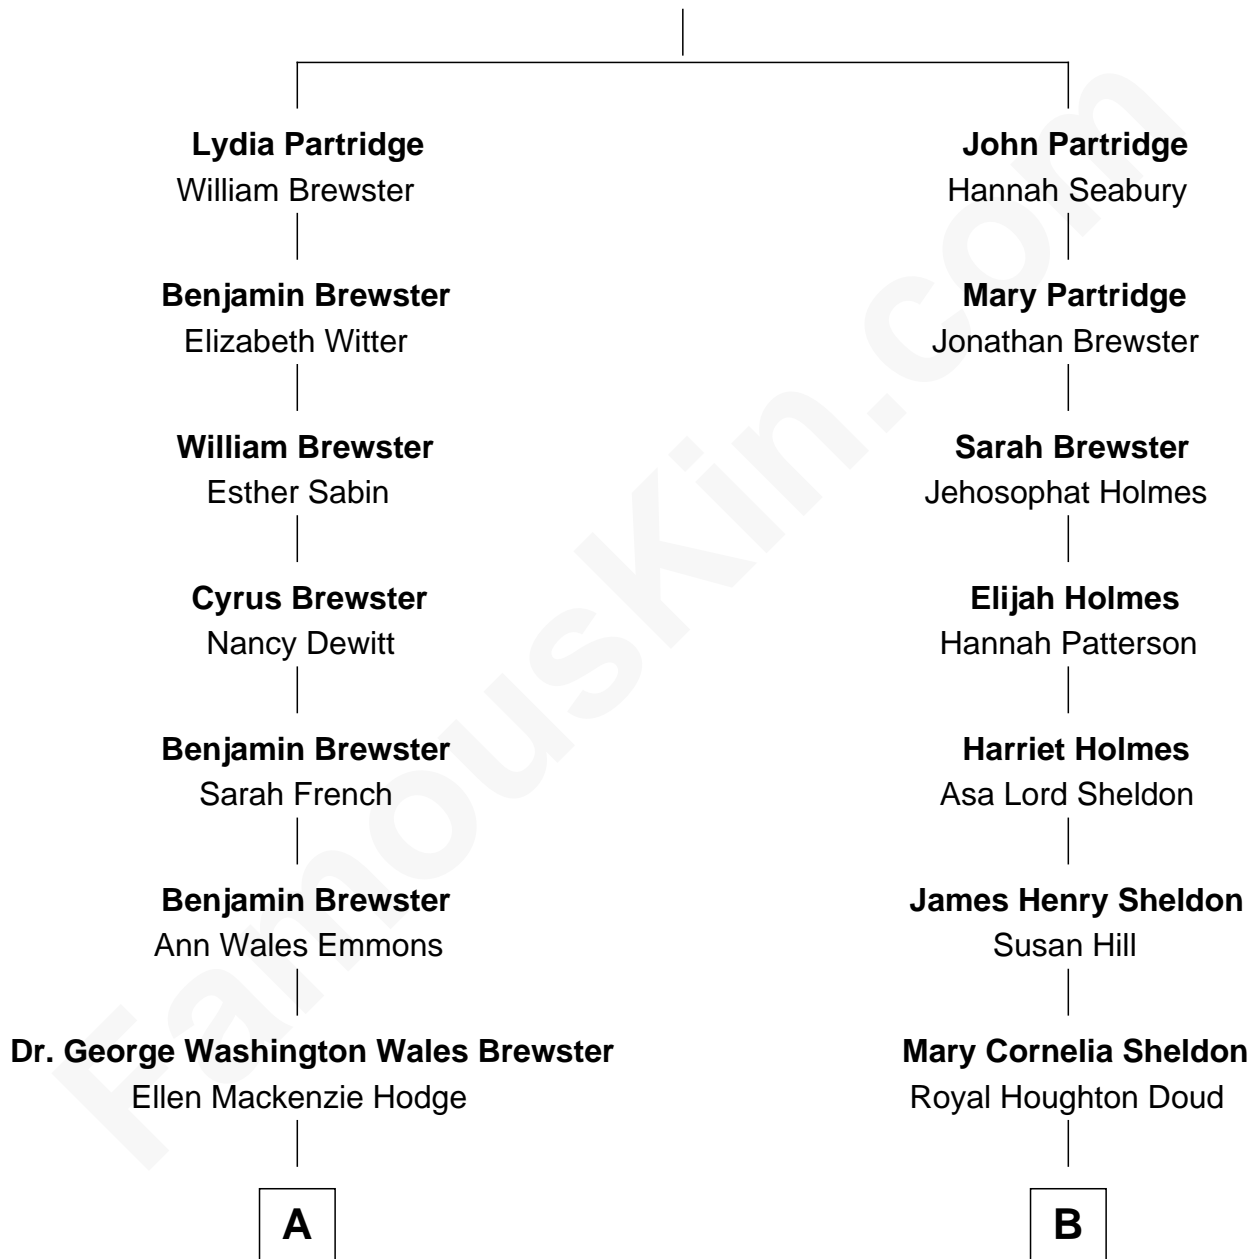

FamousKin.com
Relationship Chart of
Paget Brewster
TV Actress

8th cousin 1 time removed of
Mamie (Doud) Eisenhower
First Lady of President Dwight Eisenhower

George Partridge
 Sarah Tracy

A

George Washington Wales Brewster

Joan Ryerson

Galen Brewster

Hathaway Tew

Paget Brewster

TV Actress

B

John Sheldon Doud

Elivera Mathilda Carlson

Mamie (Doud) Eisenhower

First Lady of Dwight Eisenhower

FamousKin.com