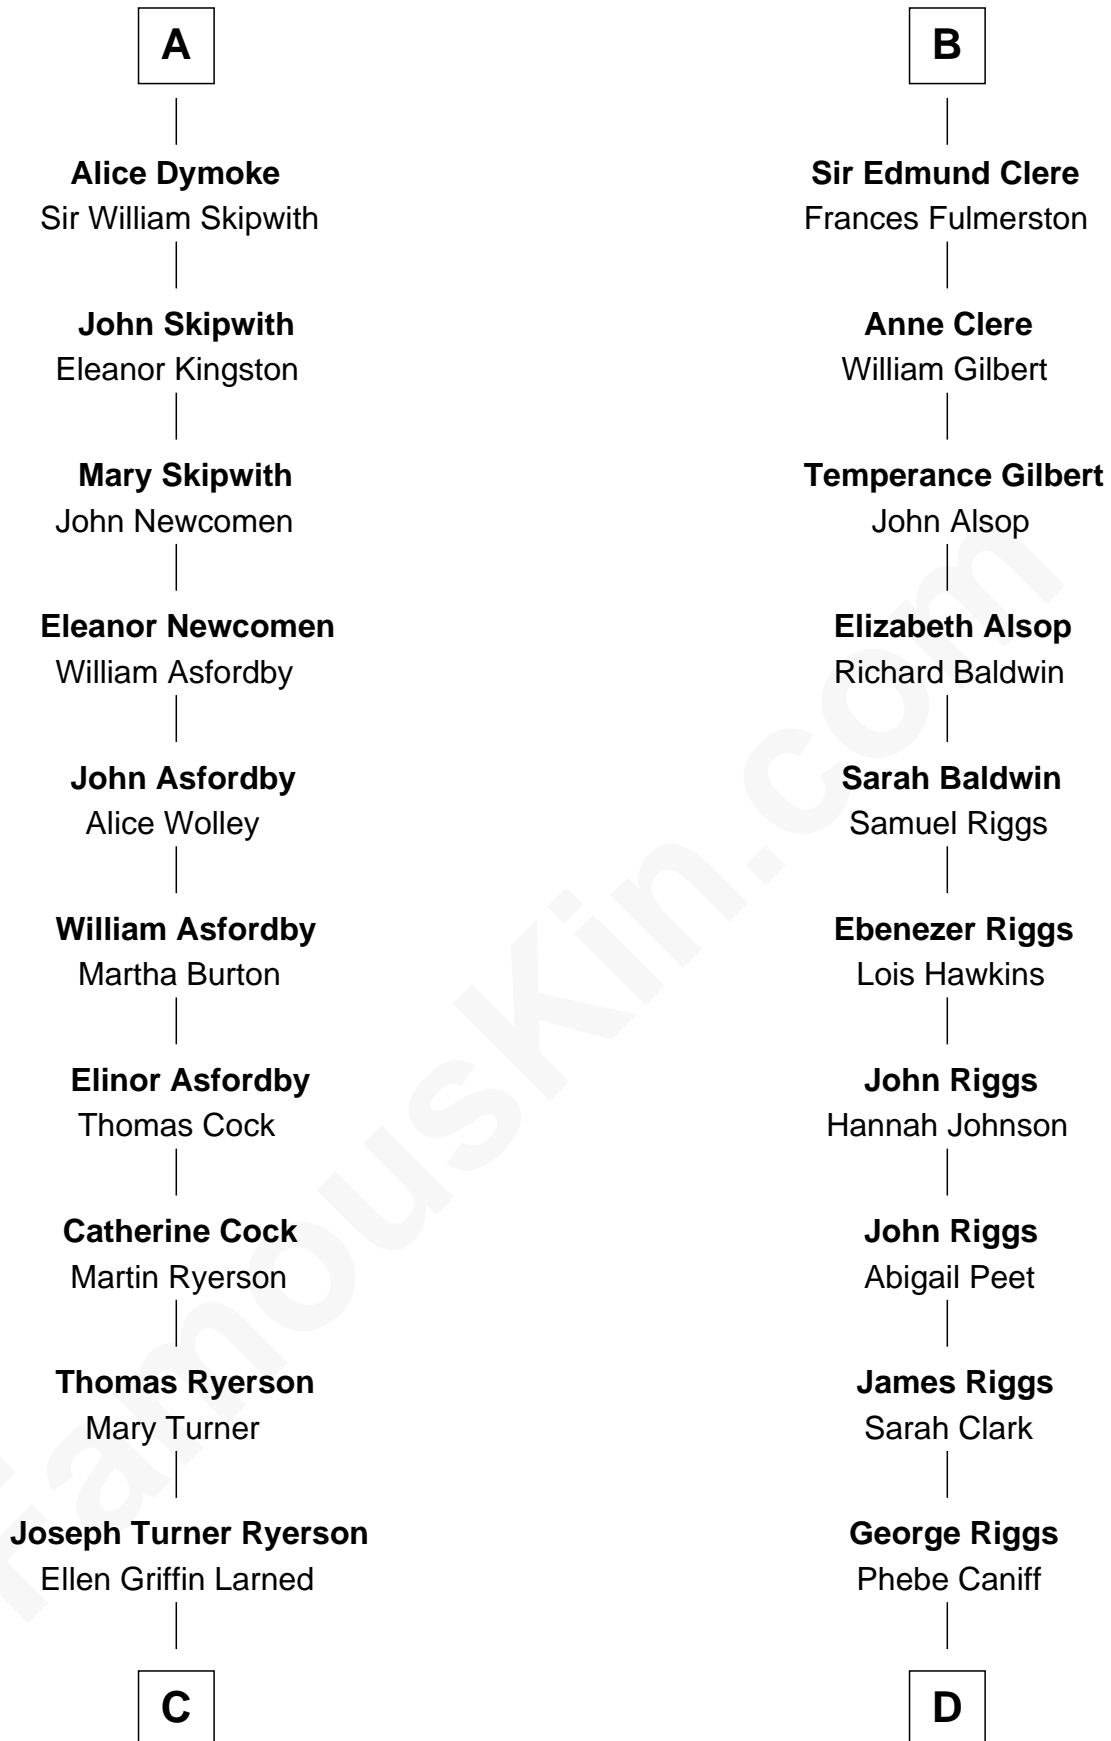

FamousKin.com
Relationship Chart of
Paget Brewster
TV Actress

20th cousin 1 time removed of
Mamie (Doud) Eisenhower
First Lady of President Dwight Eisenhower

C

Edward Larned Ryerson

Mary Pringle Mitchell

Donald Mitchell Ryerson

Isabelle McGenniss

Joan Ryerson

George Washington Wales Brewster

Galen Brewster

Hathaway Tew

Paget Brewster

TV Actress

D

Maria Riggs

Eli Doud

Royal Houghton Doud

Mary Cornelia Sheldon

John Sheldon Doud

Elivera Mathilda Carlson

Mamie (Doud) Eisenhower

First Lady of Dwight Eisenhower