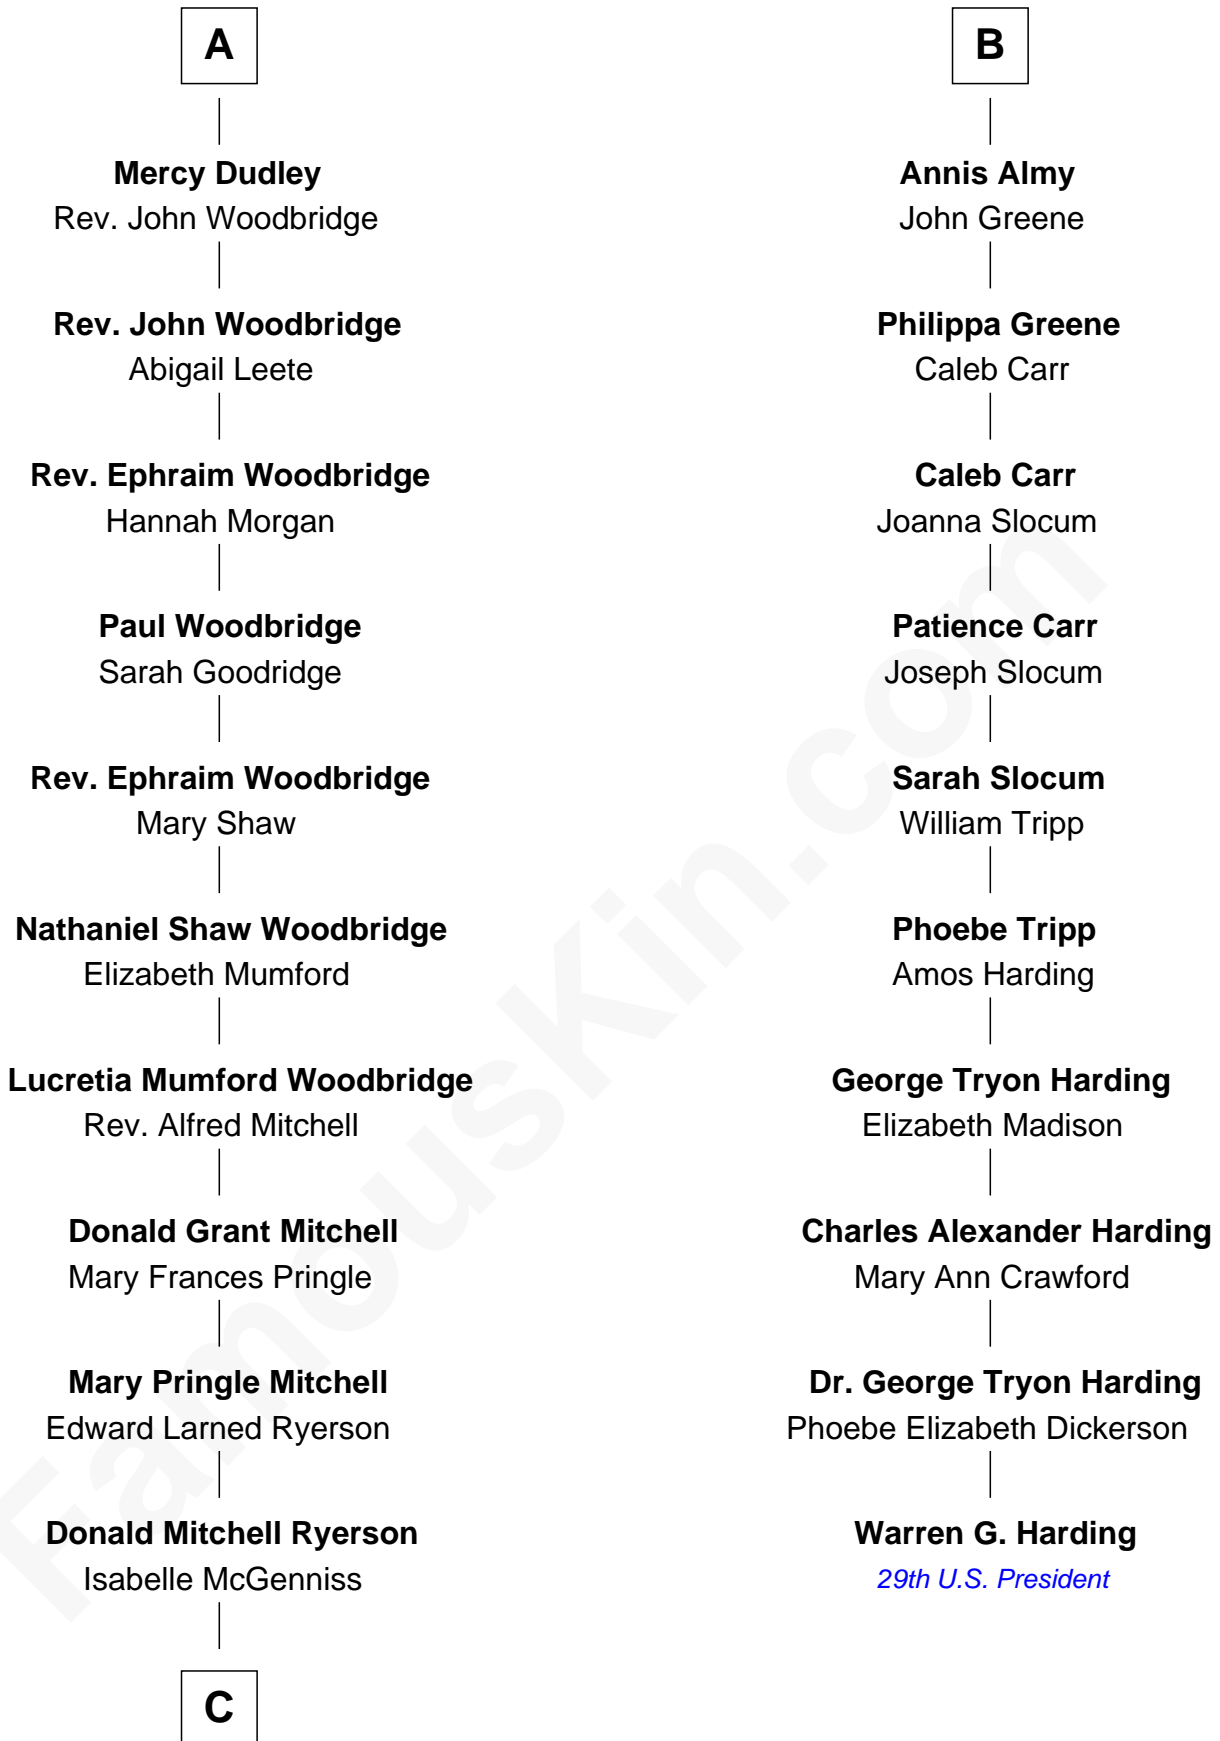

FamousKin.com Relationship Chart of

Paget Brewster

TV Actress

16th cousin 3 times removed of

Warren G. Harding

29th U.S. President

Richard Woodville

Joan Bedlisgate

Gov. Thomas Dudley
Dorothy York

A

Joan Woodville

William Haute

Alice Haute

Sir John Fogge

Margaret Fogge
Sir Humphrey Stafford

Sir Humphrey Stafford
Margaret Tame

Ellen Stafford
Thomas Barlow

Stafford Barlow

Audrey Barlow
William Almy

B

C

—
Joan Ryerson

George Washington Wales Brewster

—
Galen Brewster

Hathaway Tew

—
Paget Brewster

TV Actress

FamousKin.com