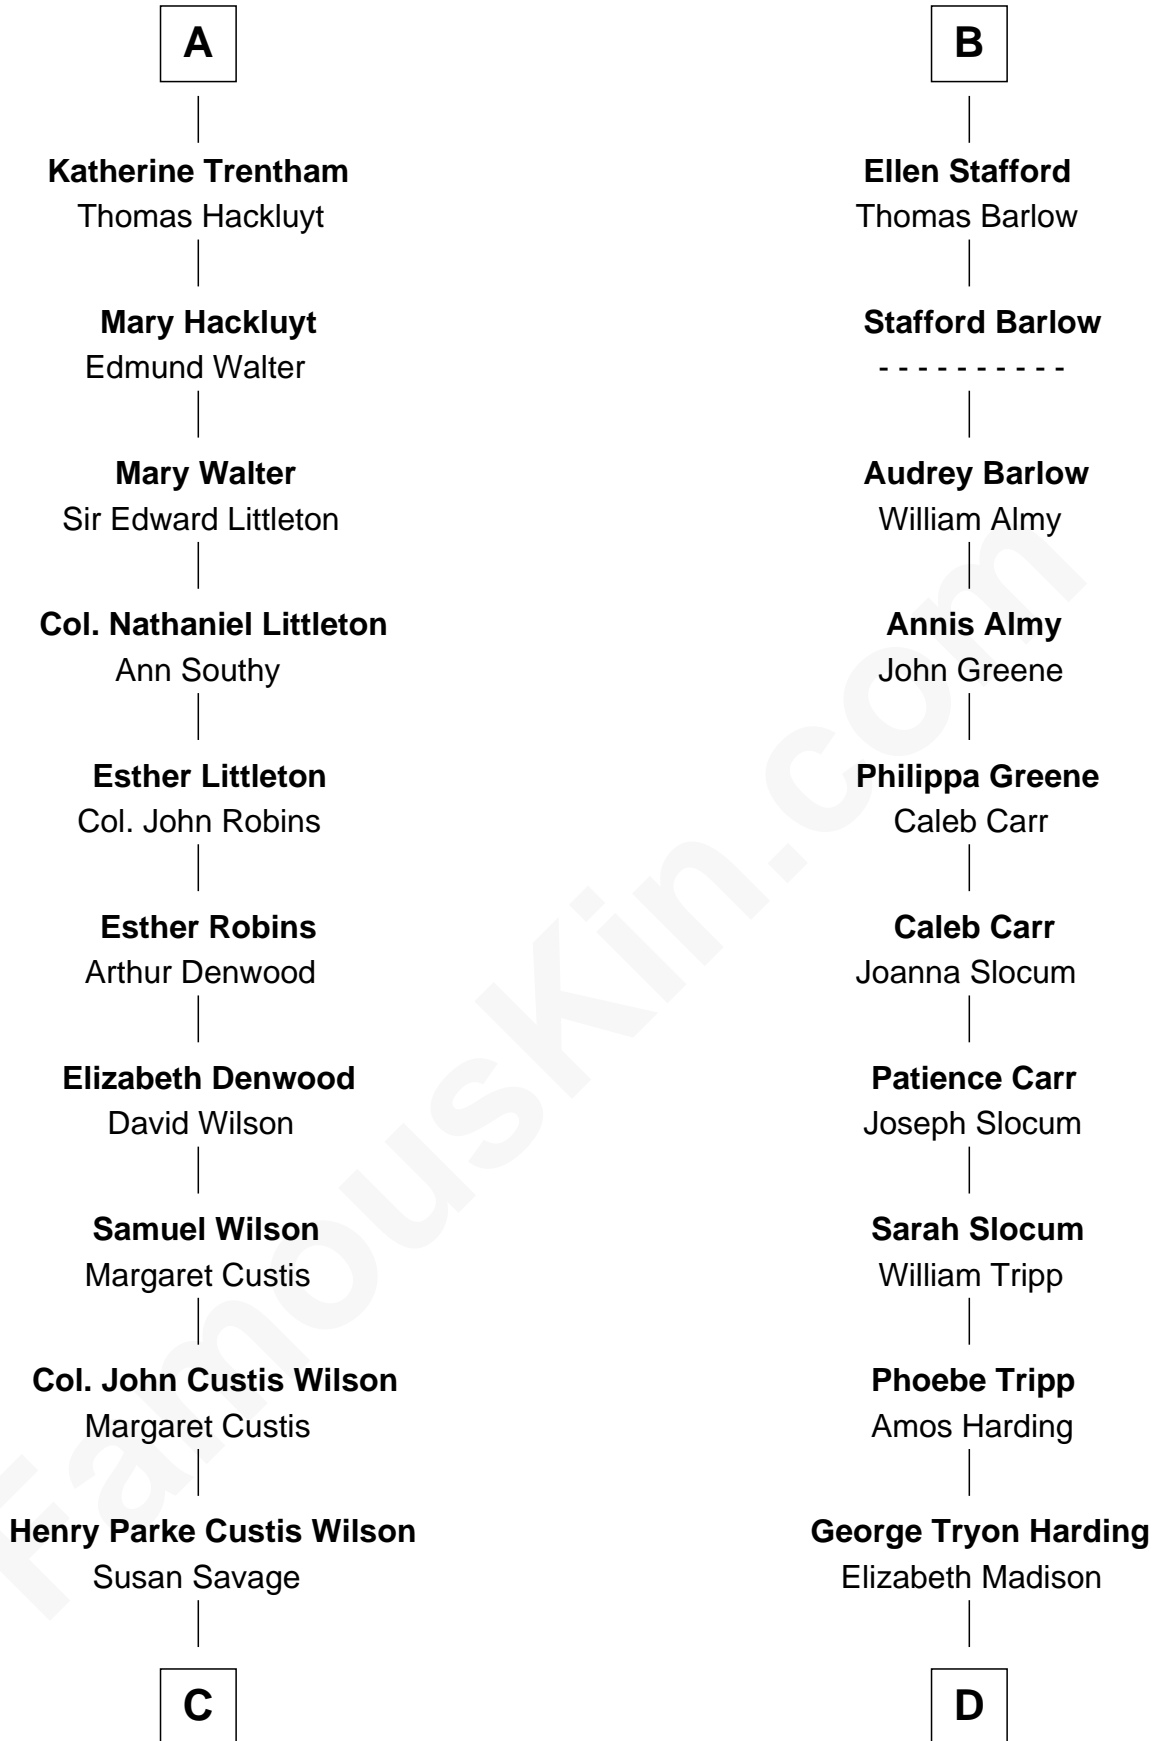

FamousKin.com
Relationship Chart of
Paget Brewster
TV Actress

19th cousin 2 times removed of
Warren G. Harding
29th U.S. President

C

Susan Savage Wilson

John Ledyard Hodge

Ellen Mackenzie Hodge

Dr. George Washington Wales Brewster

George Washington Wales Brewster

Joan Ryerson

Galen Brewster

Hathaway Tew

Paget Brewster

TV Actress

D

Charles Alexander Harding