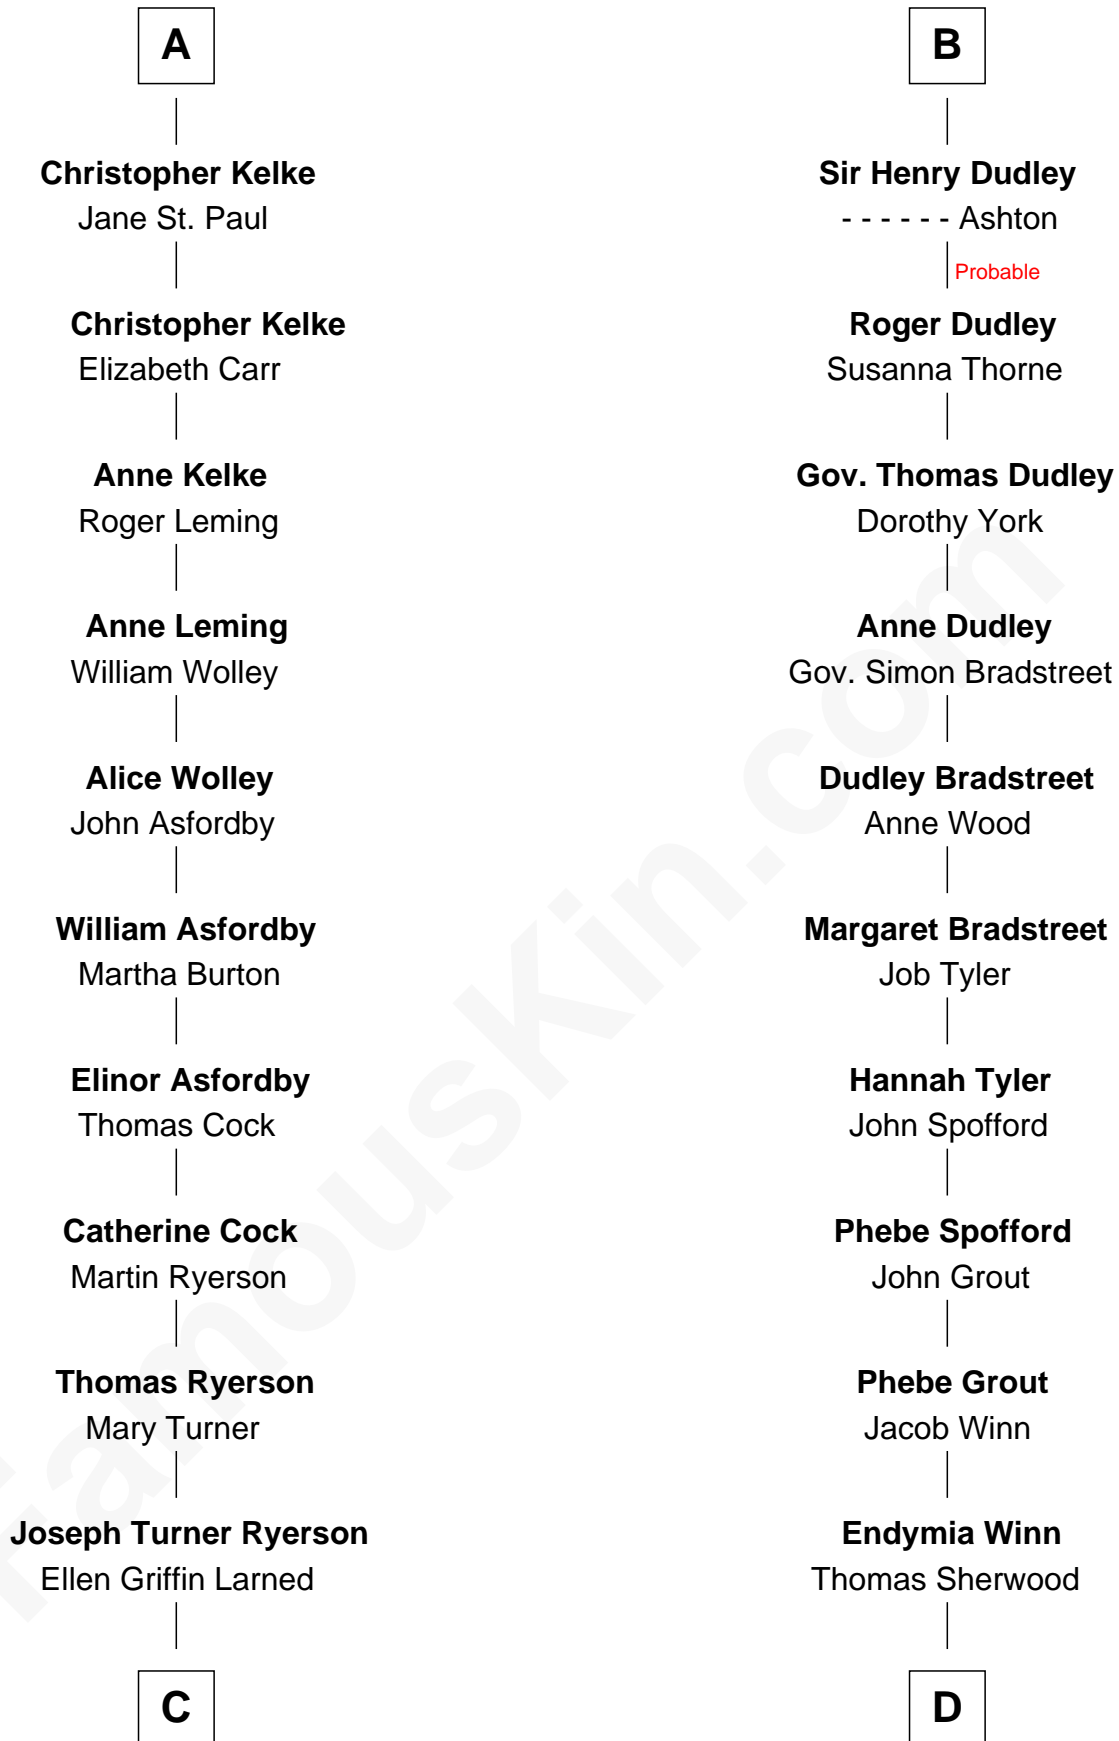

FamousKin.com Relationship Chart of

Paget Brewster
TV Actress

20th cousin 1 time removed of

Herbert Hoover
31st U.S. President

Sir Philip le Despencer
Joan de Cobham

C

Edward Larned Ryerson

Mary Pringle Mitchell

Donald Mitchell Ryerson

Isabelle McGenniss

Joan Ryerson

George Washington Wales Brewster

Galen Brewster

Hathaway Tew

Paget Brewster

TV Actress

D

Lucinda Sherwood

John Minthorn

Theodore Minthorn

Mary Wasley

Hulda Randall Minthorn

Jessie Clark Hoover

Herbert Hoover