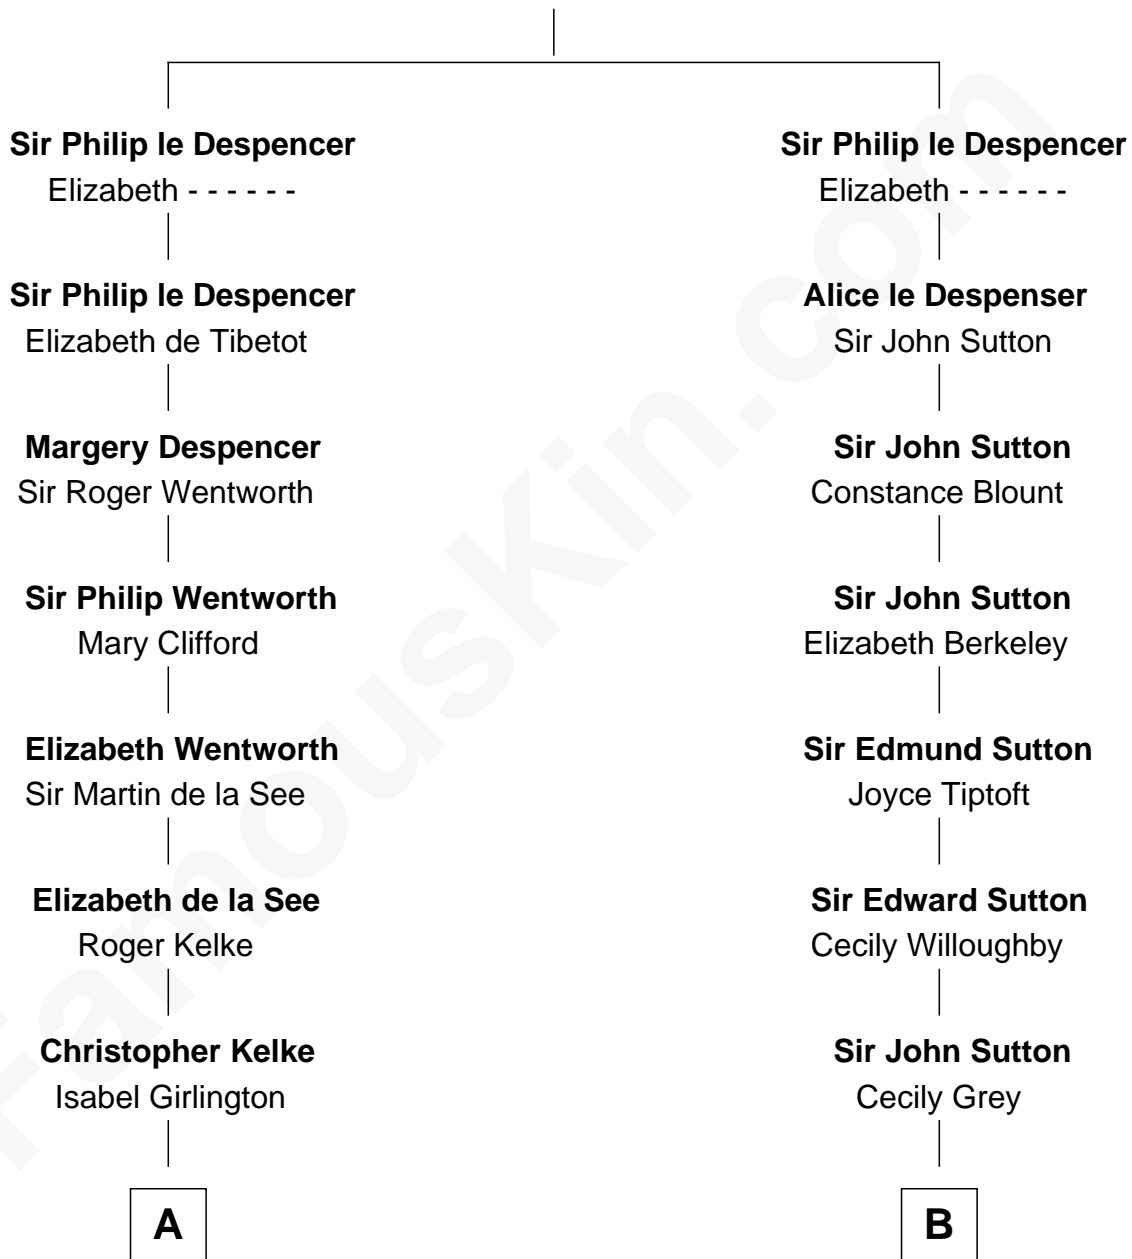

FamousKin.com Relationship Chart of

Paget Brewster
TV Actress

20th cousin 1 time removed of

Herbert Hoover
31st U.S. President

Sir Philip le Despencer
Joan de Cobham

C

Edward Larned Ryerson

Mary Pringle Mitchell

Donald Mitchell Ryerson

Isabelle McGenniss

Joan Ryerson

George Washington Wales Brewster

Galen Brewster

Hathaway Tew

Paget Brewster

TV Actress