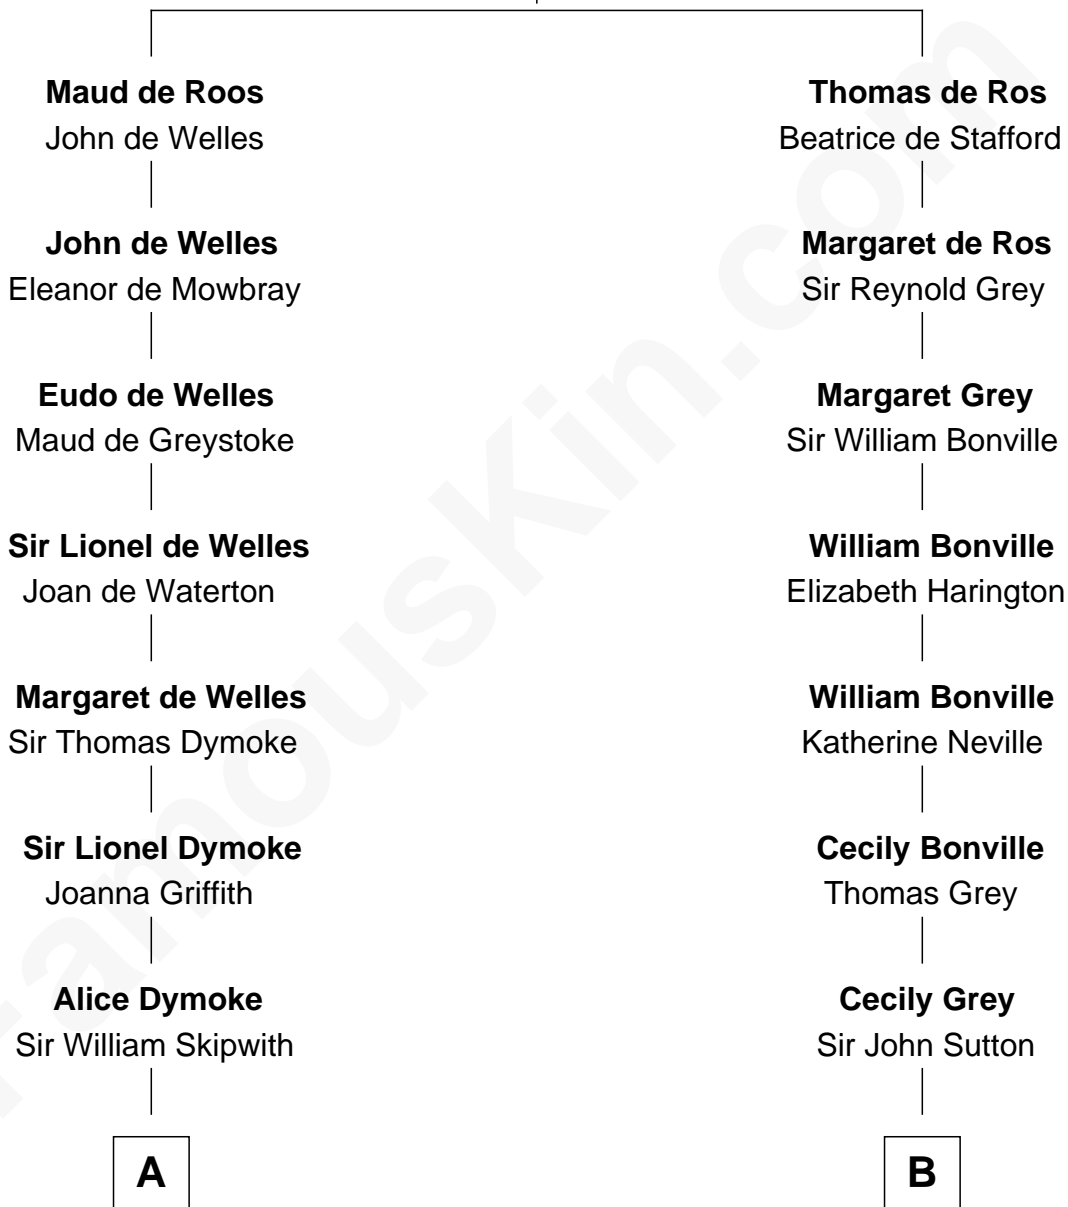

# FamousKin.com Relationship Chart of

**Paget Brewster**

*TV Actress*

20th cousin of

**Herbert Hoover**

*31st U.S. President*

**Sir William de Ros**  
Margery de Badlesmere

**C**

**Donald Mitchell Ryerson**

Isabelle McGenniss

**Joan Ryerson**

George Washington Wales Brewster

**Galen Brewster**

Hathaway Tew

**Paget Brewster**

*TV Actress*

**D**

**Lucinda Sherwood**

John Minthorn

**Theodore Minthorn**

Mary Wasley

**Hulda Randall Minthorn**

Jessie Clark Hoover

**Herbert Hoover**