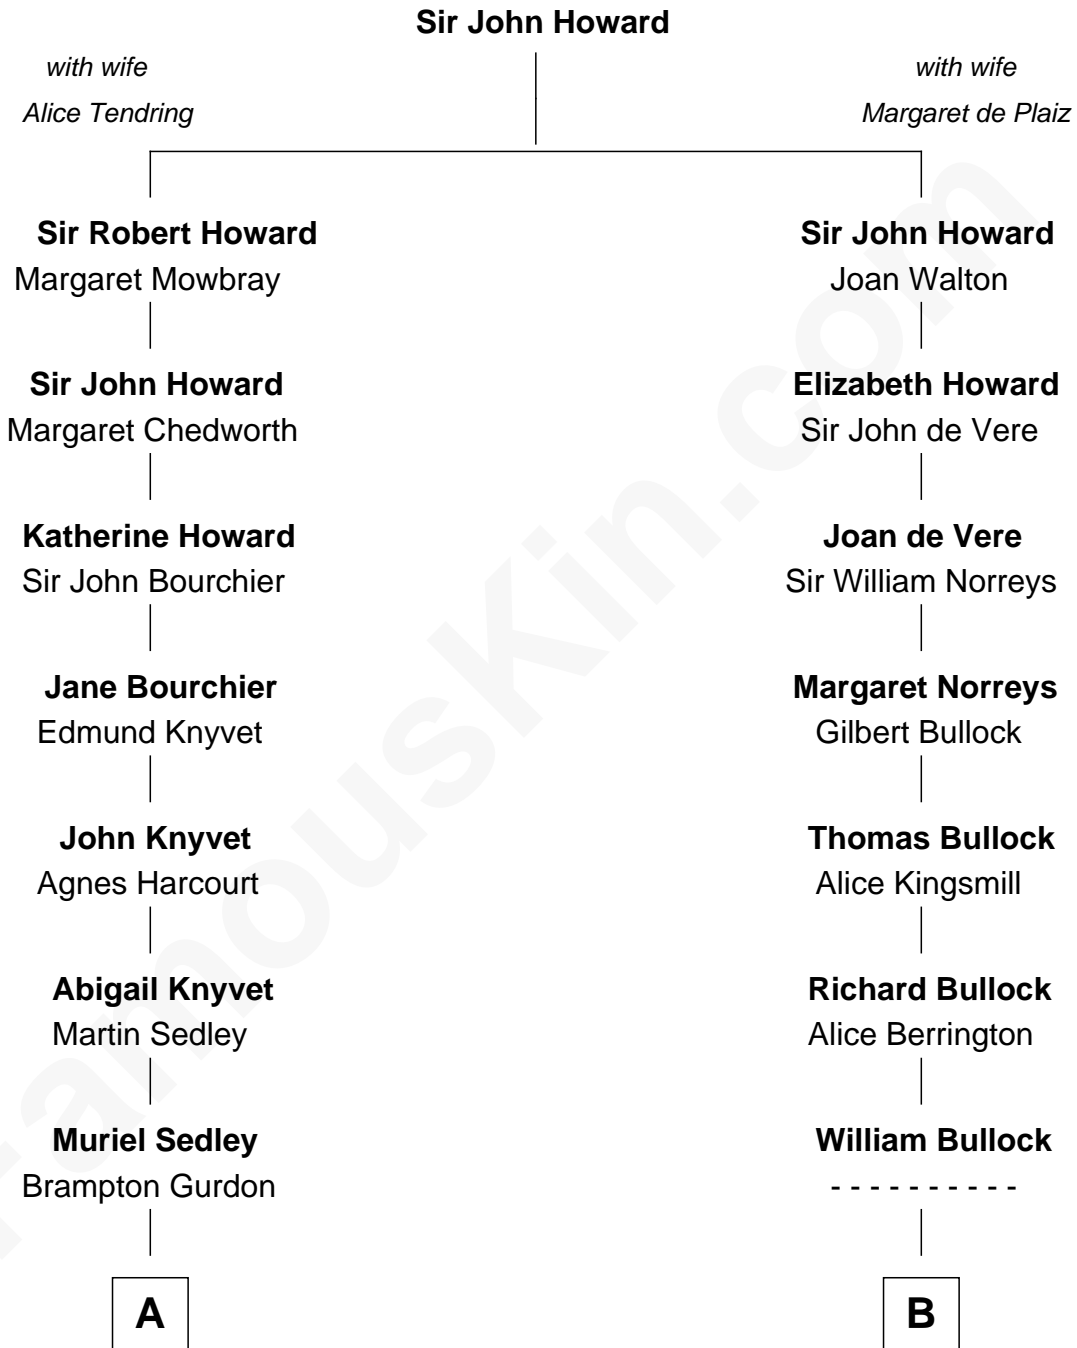

FamousKin.com
Relationship Chart of
Paget Brewster
TV Actress

17th cousin 3 times removed of
Lou (Henry) Hoover
First Lady of President Herbert Hoover

C

—
Donald Mitchell Ryerson

Isabelle McGenniss

—
Joan Ryerson

George Washington Wales Brewster

—
Galen Brewster

Hathaway Tew

—
Paget Brewster

TV Actress

FamousKin.com