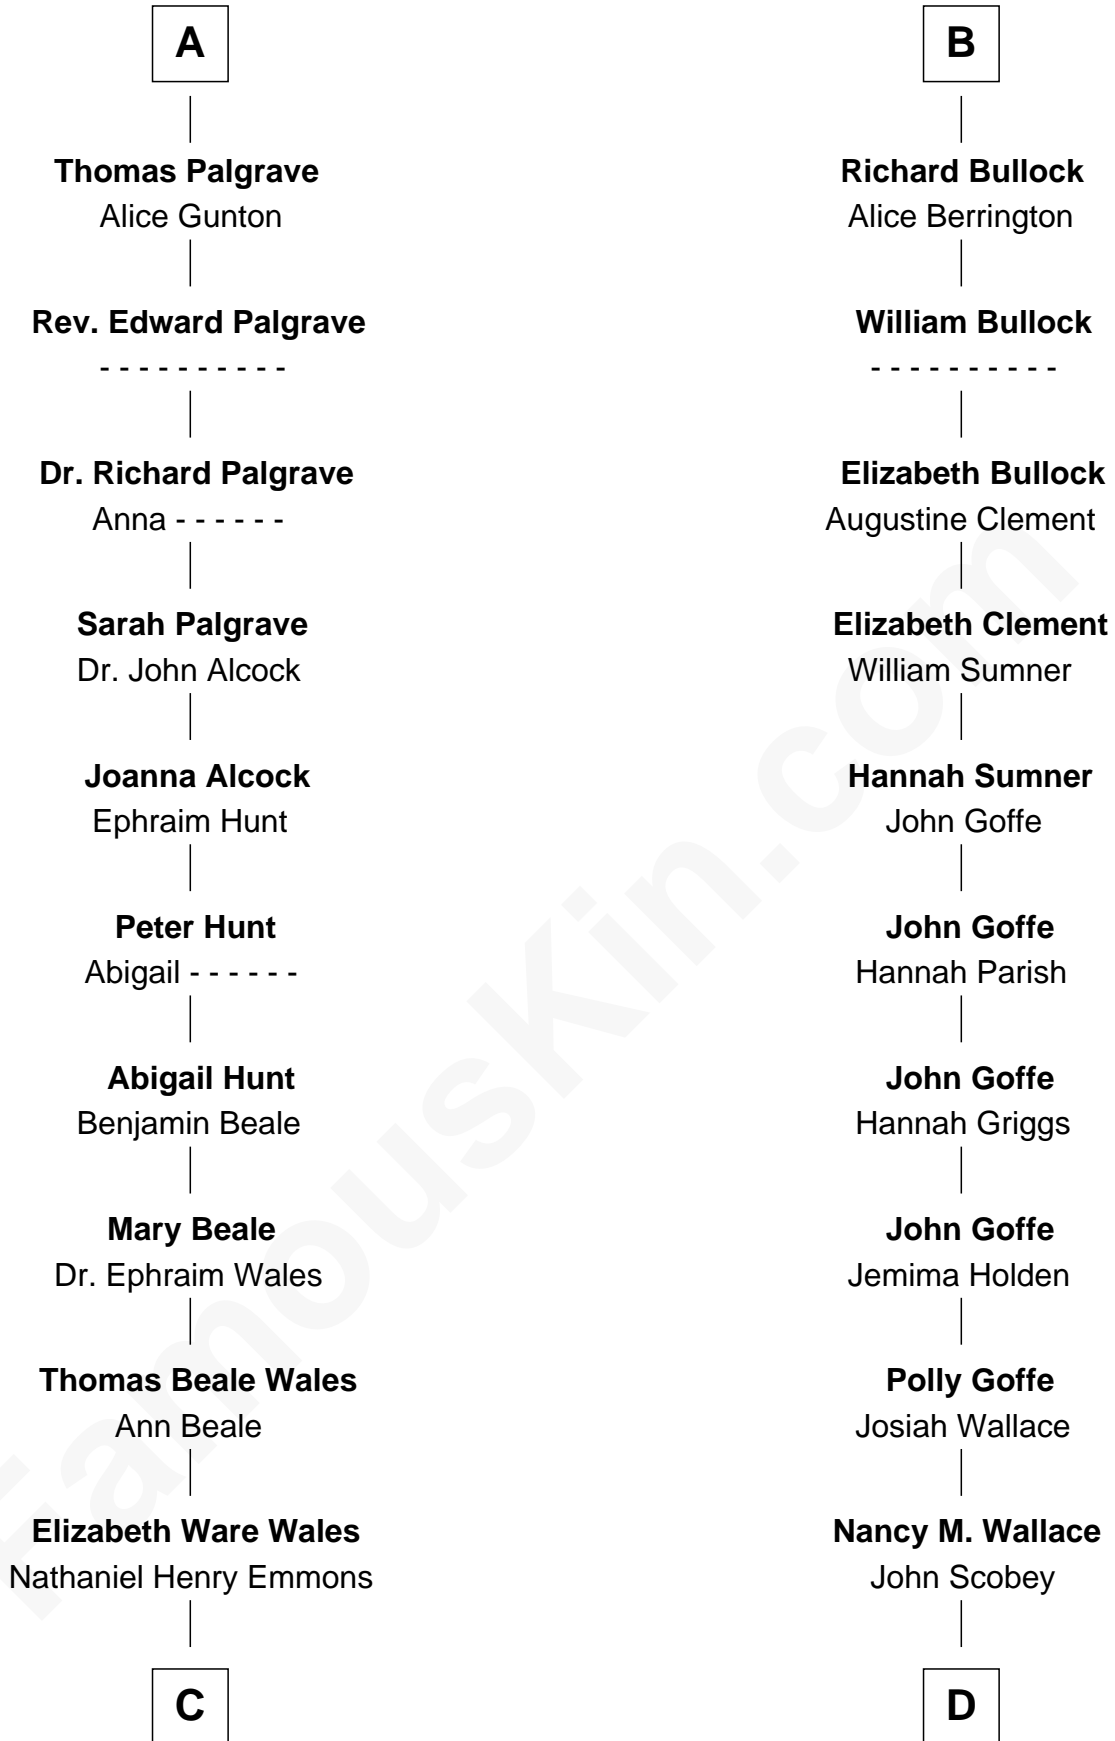

FamousKin.com Relationship Chart of

Paget Brewster

TV Actress

19th cousin 2 times removed of

Lou (Henry) Hoover

First Lady of President Herbert Hoover

Bartholomew de Badlesmere

Margaret de Clare

Elizabeth de Badlesmere

Sir William de Bohun

Elizabeth de Bohun

Sir Richard Fitzalan

Elizabeth Fitzalan

Sir Robert Goushill

Elizabeth Goushill

Sir Robert Wingfield

Sir William Norreys

Margaret Norreys

Gilbert Bullock

Thomas Bullock

Alice Kingsmill

B

C

Ann Wales Emmons

Benjamin Brewster

Dr. George Washington Wales Brewster

Ellen Mackenzie Hodge

George Washington Wales Brewster

Joan Ryerson

Galen Brewster

Hathaway Tew

Paget Brewster