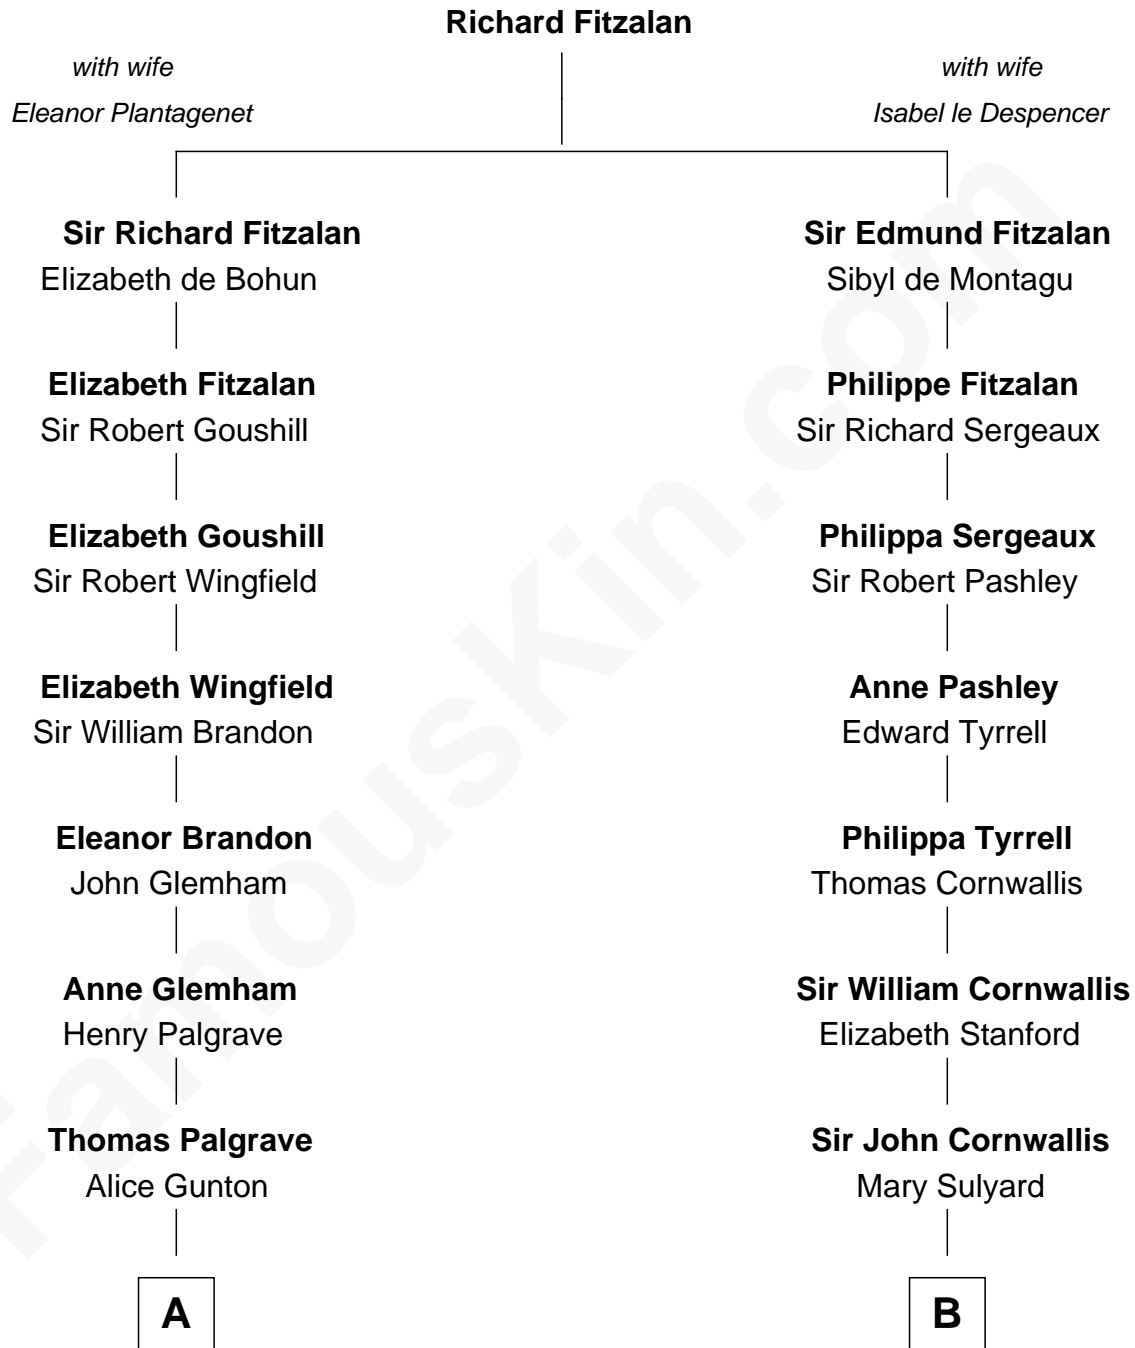

**FamousKin.com**  
**Relationship Chart of**  
**Paget Brewster**  
*TV Actress*

18th cousin 2 times removed of

**Ellen Louise (Axson) Wilson**  
*First Lady of President Woodrow Wilson*

**C**

**Dr. George Washington Wales Brewster**

Ellen Mackenzie Hodge

**George Washington Wales Brewster**

Joan Ryerson

**Galen Brewster**

Hathaway Tew

**Paget Brewster**

*TV Actress*

**D**