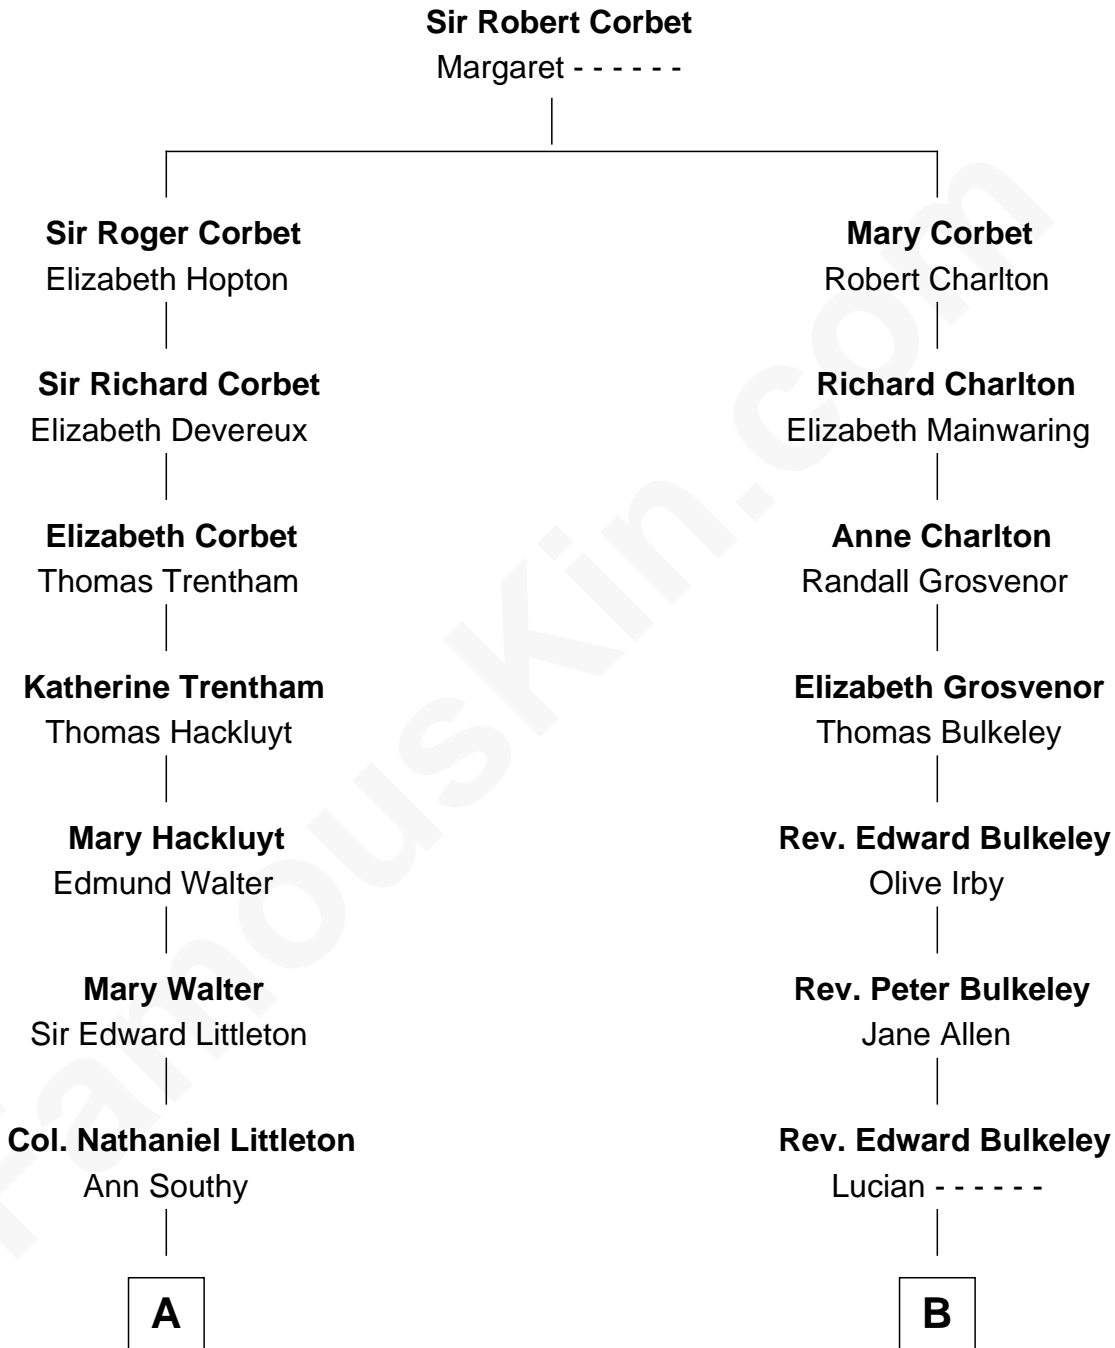

FamousKin.com

Relationship Chart of

Paget Brewster

TV Actress

10th cousin 7 times removed of

Samuel Prescott

Completed Paul Revere's Midnight Ride

A

Esther Littleton
Col. John Robins

Esther Robins
Arthur Denwood

Elizabeth Denwood
David Wilson

Samuel Wilson
Margaret Custis

Col. John Custis Wilson
Margaret Custis

Henry Parke Custis Wilson
Susan Savage

Susan Savage Wilson
John Ledyard Hodge

Ellen Mackenzie Hodge
Dr. George Washington Wales Brewster

George Washington Wales Brewster
Joan Ryerson

Galen Brewster
Hathaway Tew

Paget Brewster

TV Actress

Paget Brewster photo by [Jonathan Reilly](#) ([CC BY-SA 2.0](#))