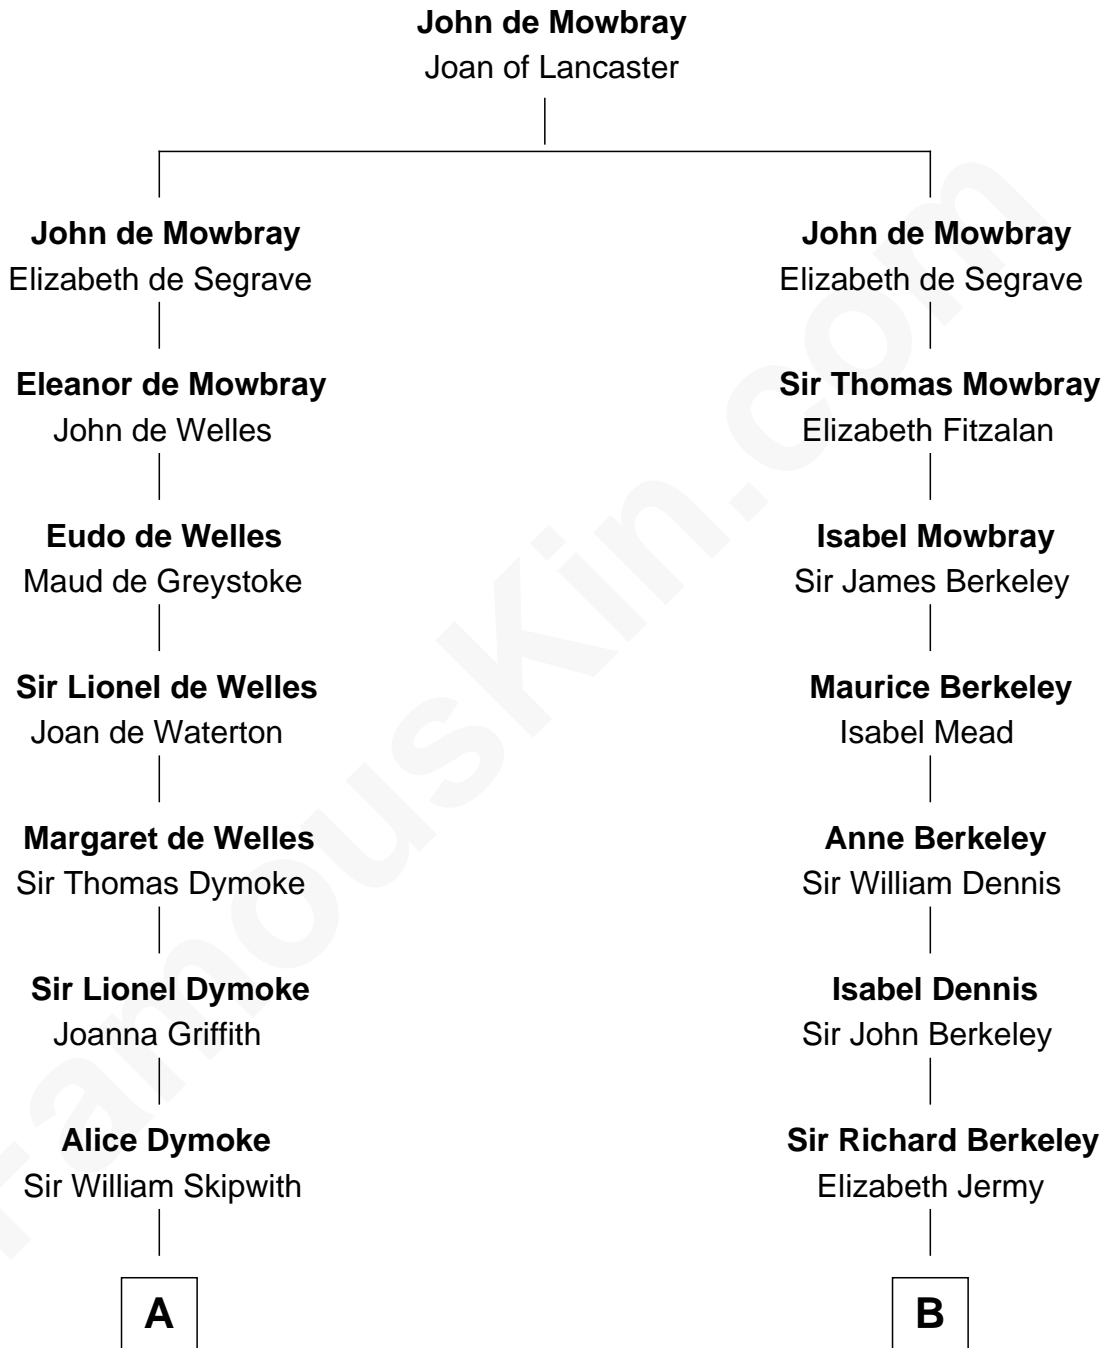

# FamousKin.com Relationship Chart of

**Paget Brewster**

TV Actress

14th cousin 6 times removed of

**Samuel Prescott**

Completed Paul Revere's Midnight Ride

**C**

—  
**Donald Mitchell Ryerson**

Isabelle McGenniss

—  
**Joan Ryerson**

George Washington Wales Brewster

—  
**Galen Brewster**

Hathaway Tew

—  
**Paget Brewster**

*TV Actress*

FamousKin.com