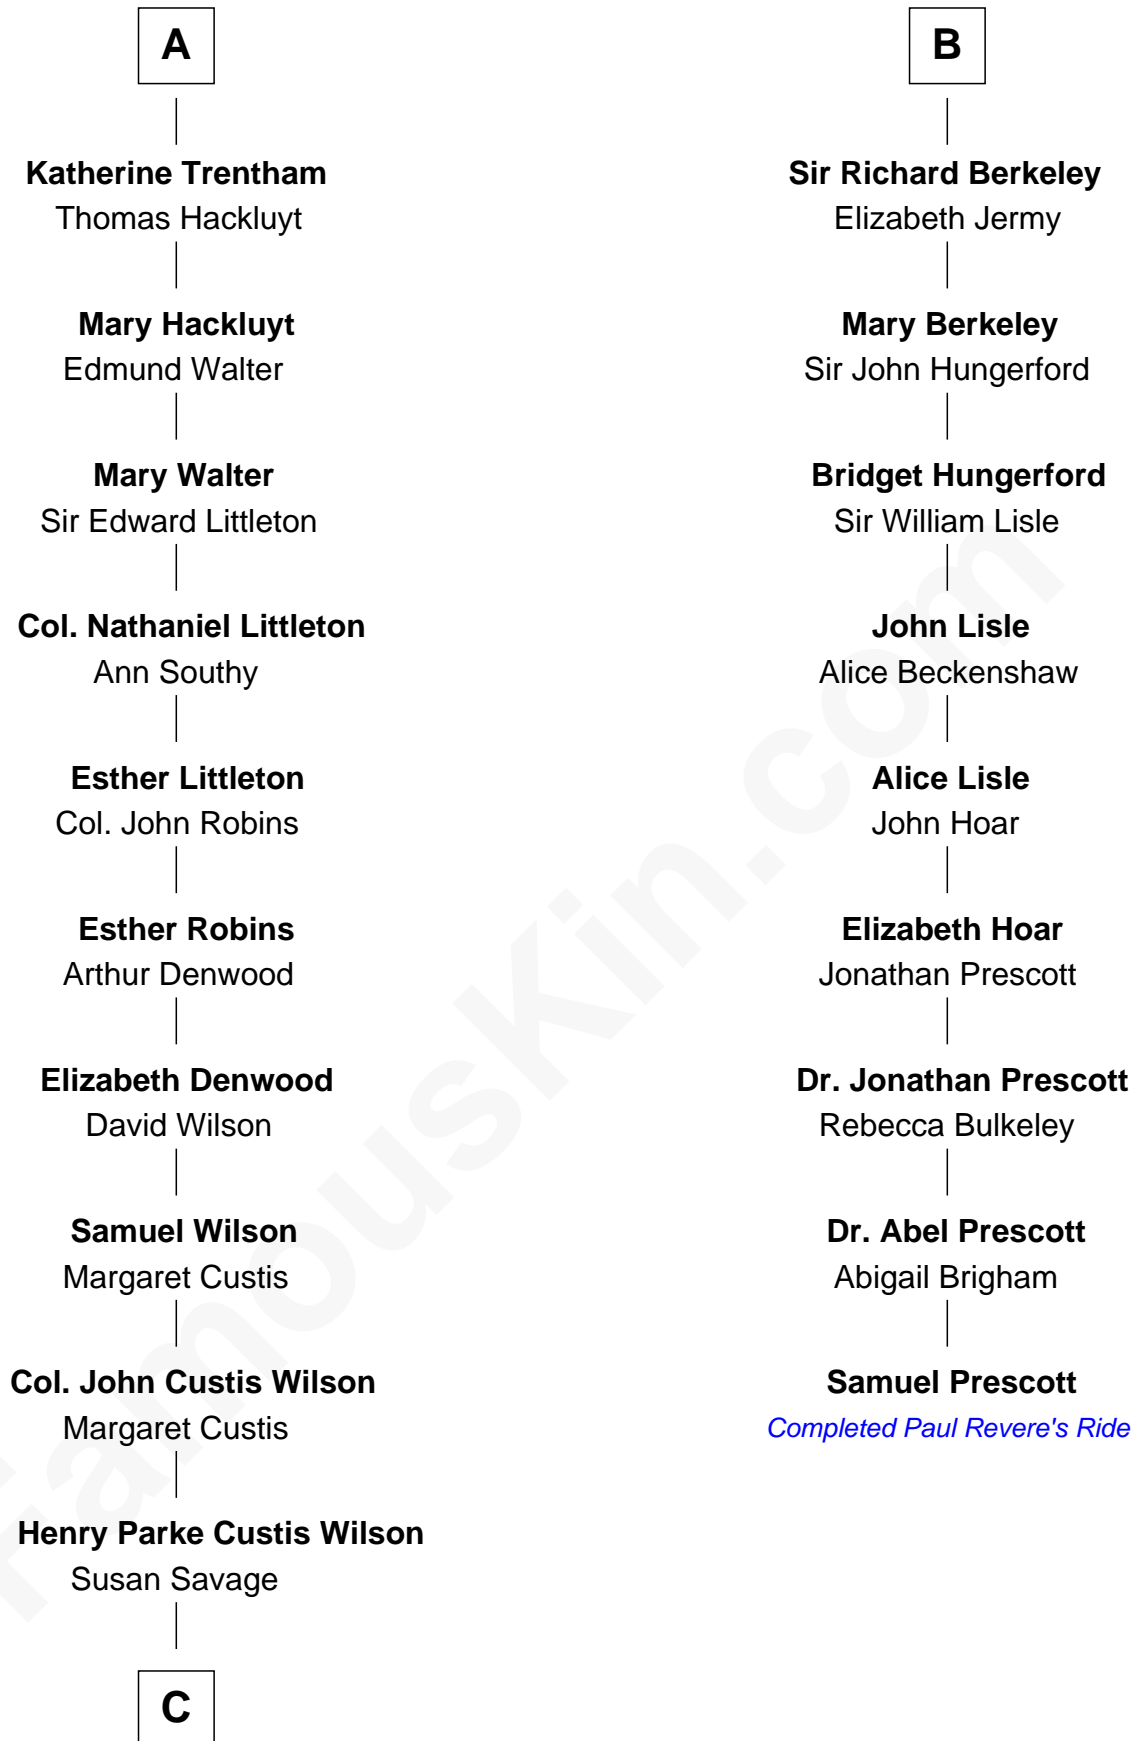

**FamousKin.com**  
**Relationship Chart of**  
**Paget Brewster**  
*TV Actress*

**15th cousin 6 times removed of**  
**Samuel Prescott**  
*Completed Paul Revere's Midnight Ride*

**C**

—  
**Susan Savage Wilson**

John Ledyard Hodge

—  
**Ellen Mackenzie Hodge**

Dr. George Washington Wales Brewster

—  
**George Washington Wales Brewster**

Joan Ryerson

—  
**Galen Brewster**

Hathaway Tew

—  
**Paget Brewster**

*TV Actress*