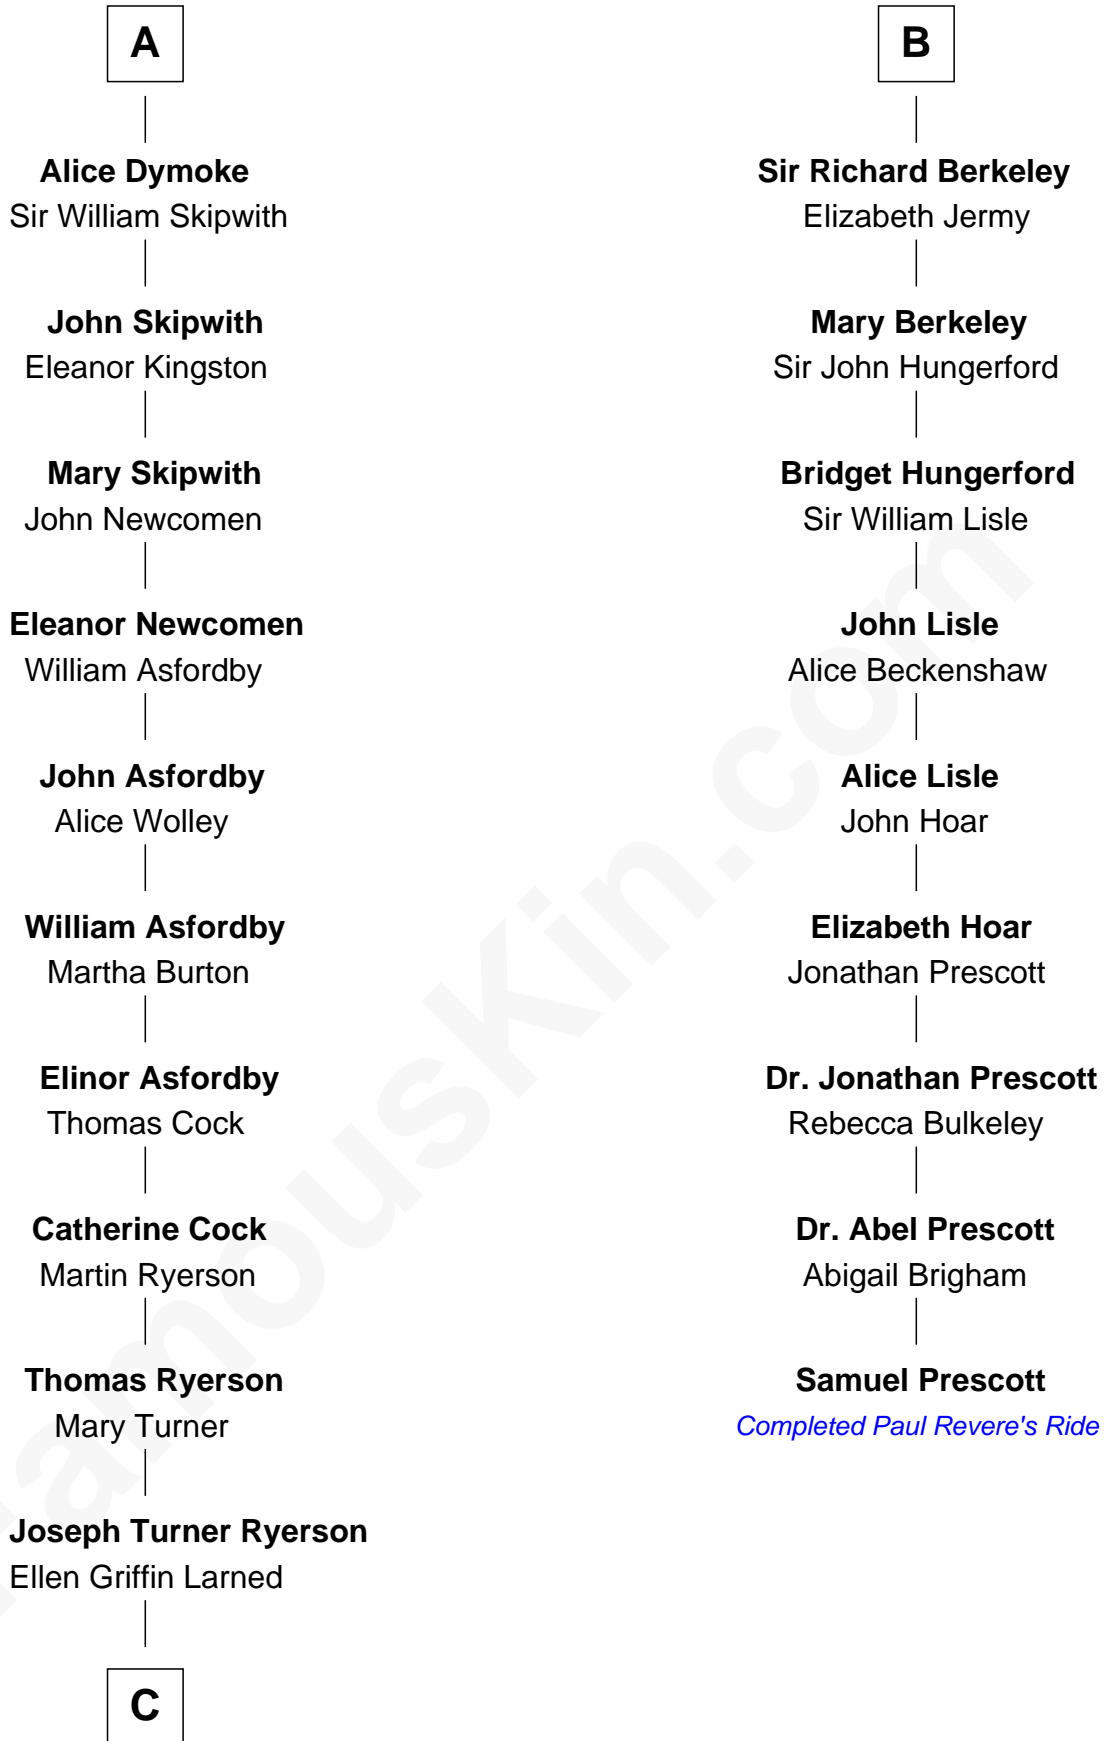

# FamousKin.com Relationship Chart of

**Paget Brewster**  
TV Actress

15th cousin 6 times removed of

**Samuel Prescott**

*Completed Paul Revere's Midnight Ride*

**Sir Maurice de Berkeley**  
Eve la Zouche

**Isabel de Berkeley**  
Sir Robert de Clifford

**Sir Roger de Clifford**  
Maud de Beauchamp

**Katherine de Clifford**  
Sir Ralph de Greystoke

**Maud de Greystoke**  
Eudo de Welles

**Sir Lionel de Welles**  
Joan de Waterton

**Margaret de Welles**  
Sir Thomas Dymoke

**Sir Lionel Dymoke**  
Joanna Griffith

**A**

**Maurice de Berkeley**  
Margaret - - - - -

**Thomas Berkeley**  
Catherine Botetourte

**Maurice Berkeley**  
Johanna Denham

**Maurice Berkeley**  
Ellen Montfort

**Sir William Berkeley**  
Anne Stafford

**Richard Berkeley**  
Elizabeth Conningsby

**Sir John Berkeley**  
Isabel Dennis

**B**

**C**

Edward Larned Ryerson

Mary Pringle Mitchell

Donald Mitchell Ryerson