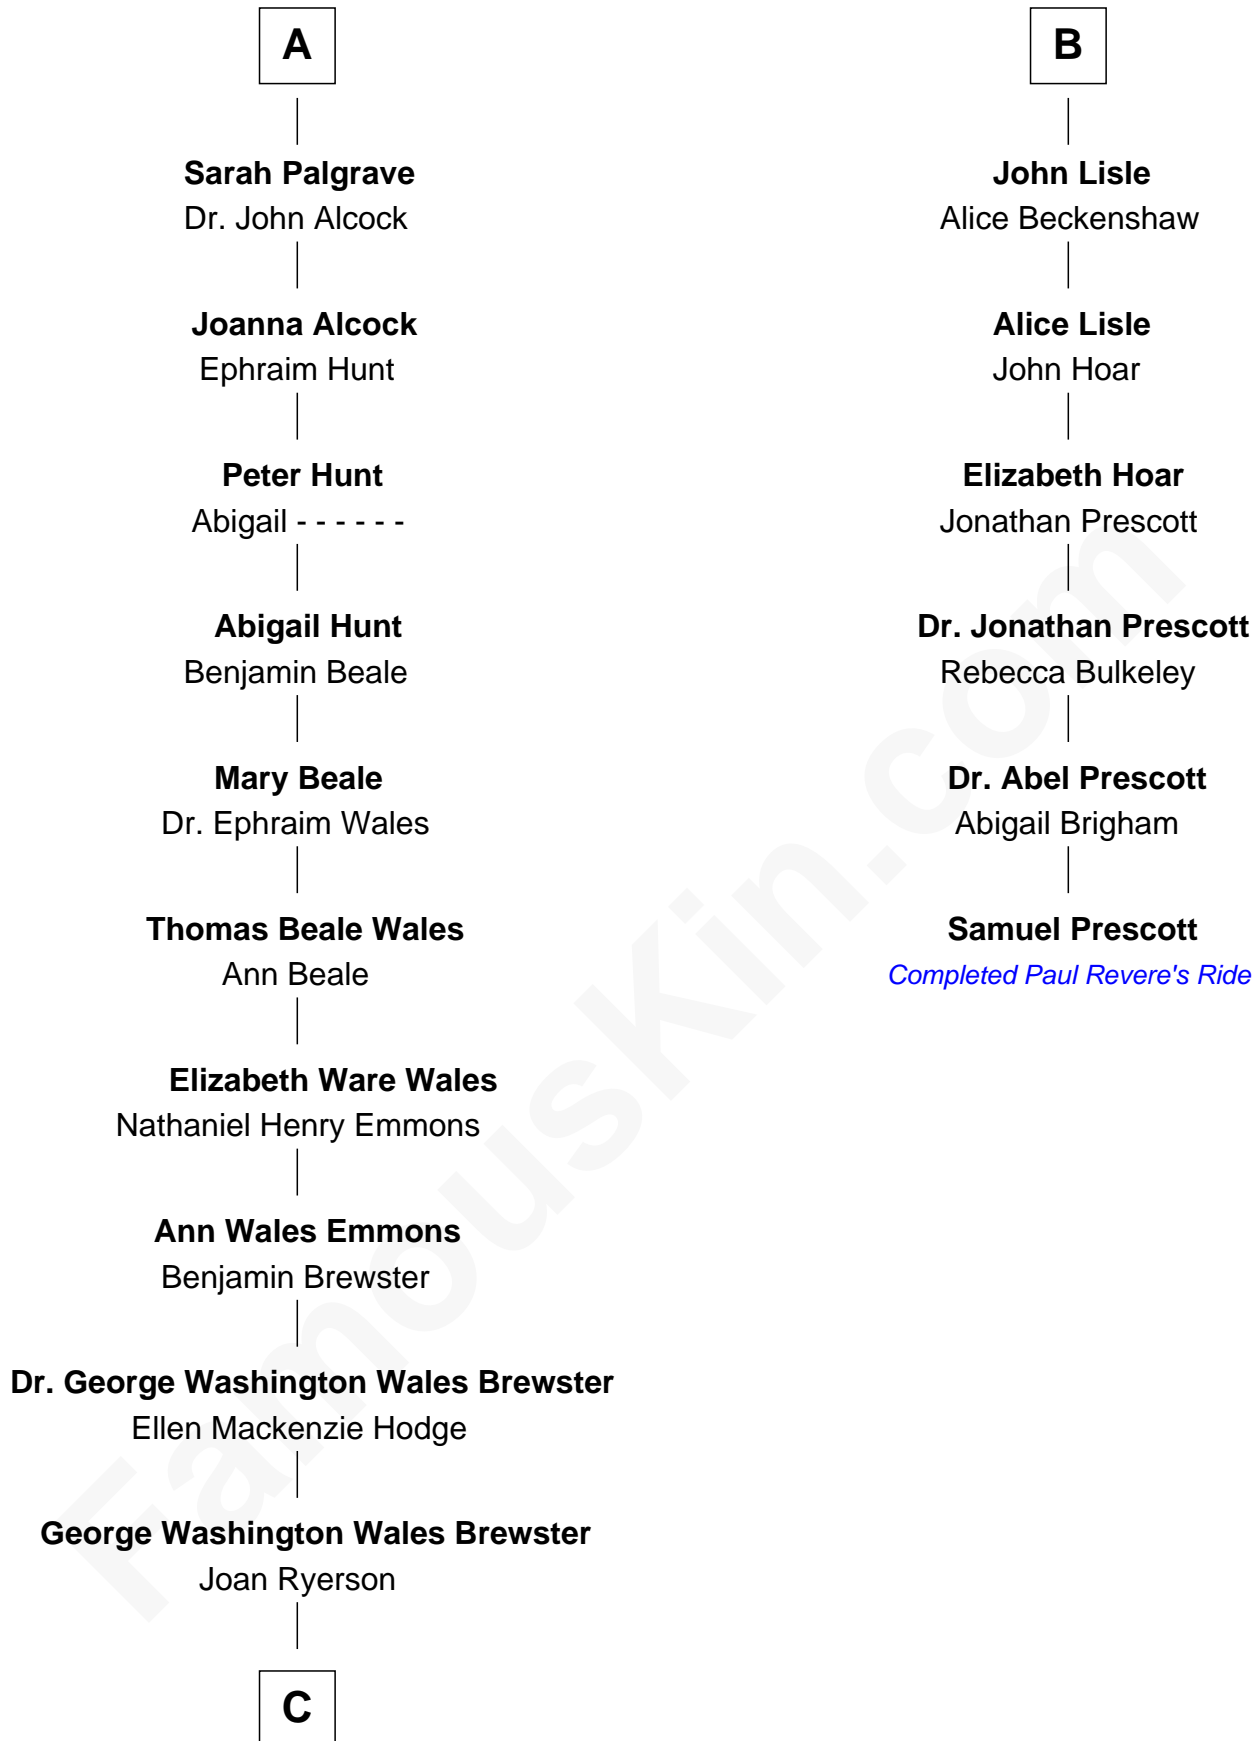

FamousKin.com Relationship Chart of

Paget Brewster

TV Actress

12th cousin 6 times removed of

Samuel Prescott

Completed Paul Revere's Midnight Ride

C

—
Galen Brewster
Hathaway Tew

—
Paget Brewster
TV Actress

FamousKin.com