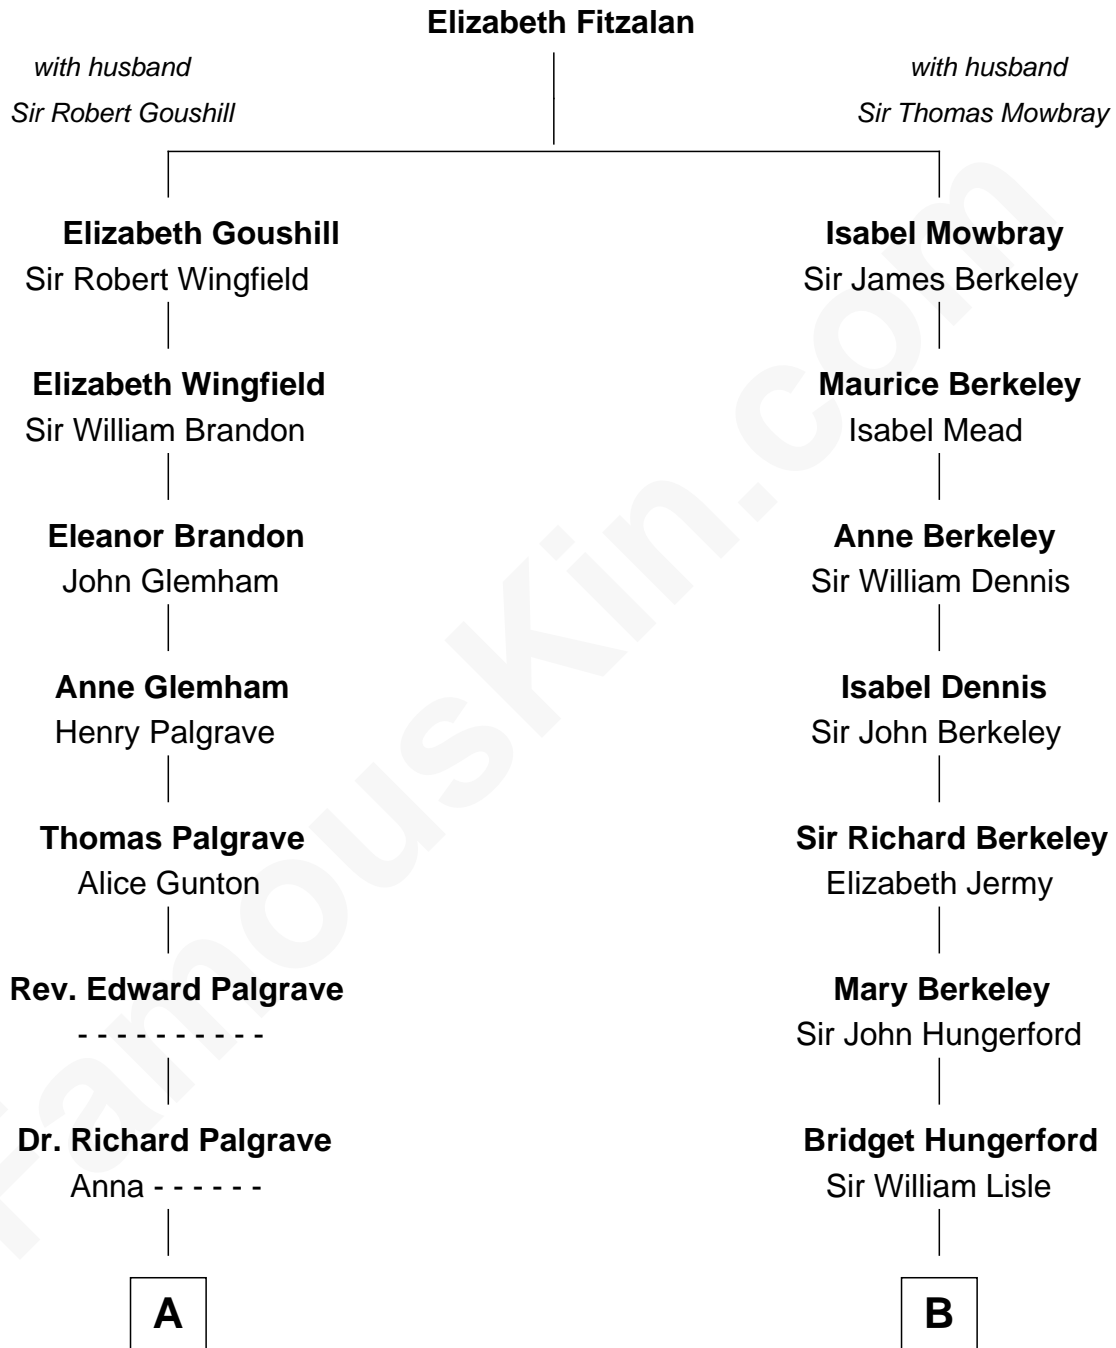

FamousKin.com Relationship Chart of

Paget Brewster

TV Actress

12th cousin 6 times removed of

Samuel Prescott

Completed Paul Revere's Midnight Ride

C

—
Galen Brewster
Hathaway Tew

—
Paget Brewster
TV Actress

FamousKin.com