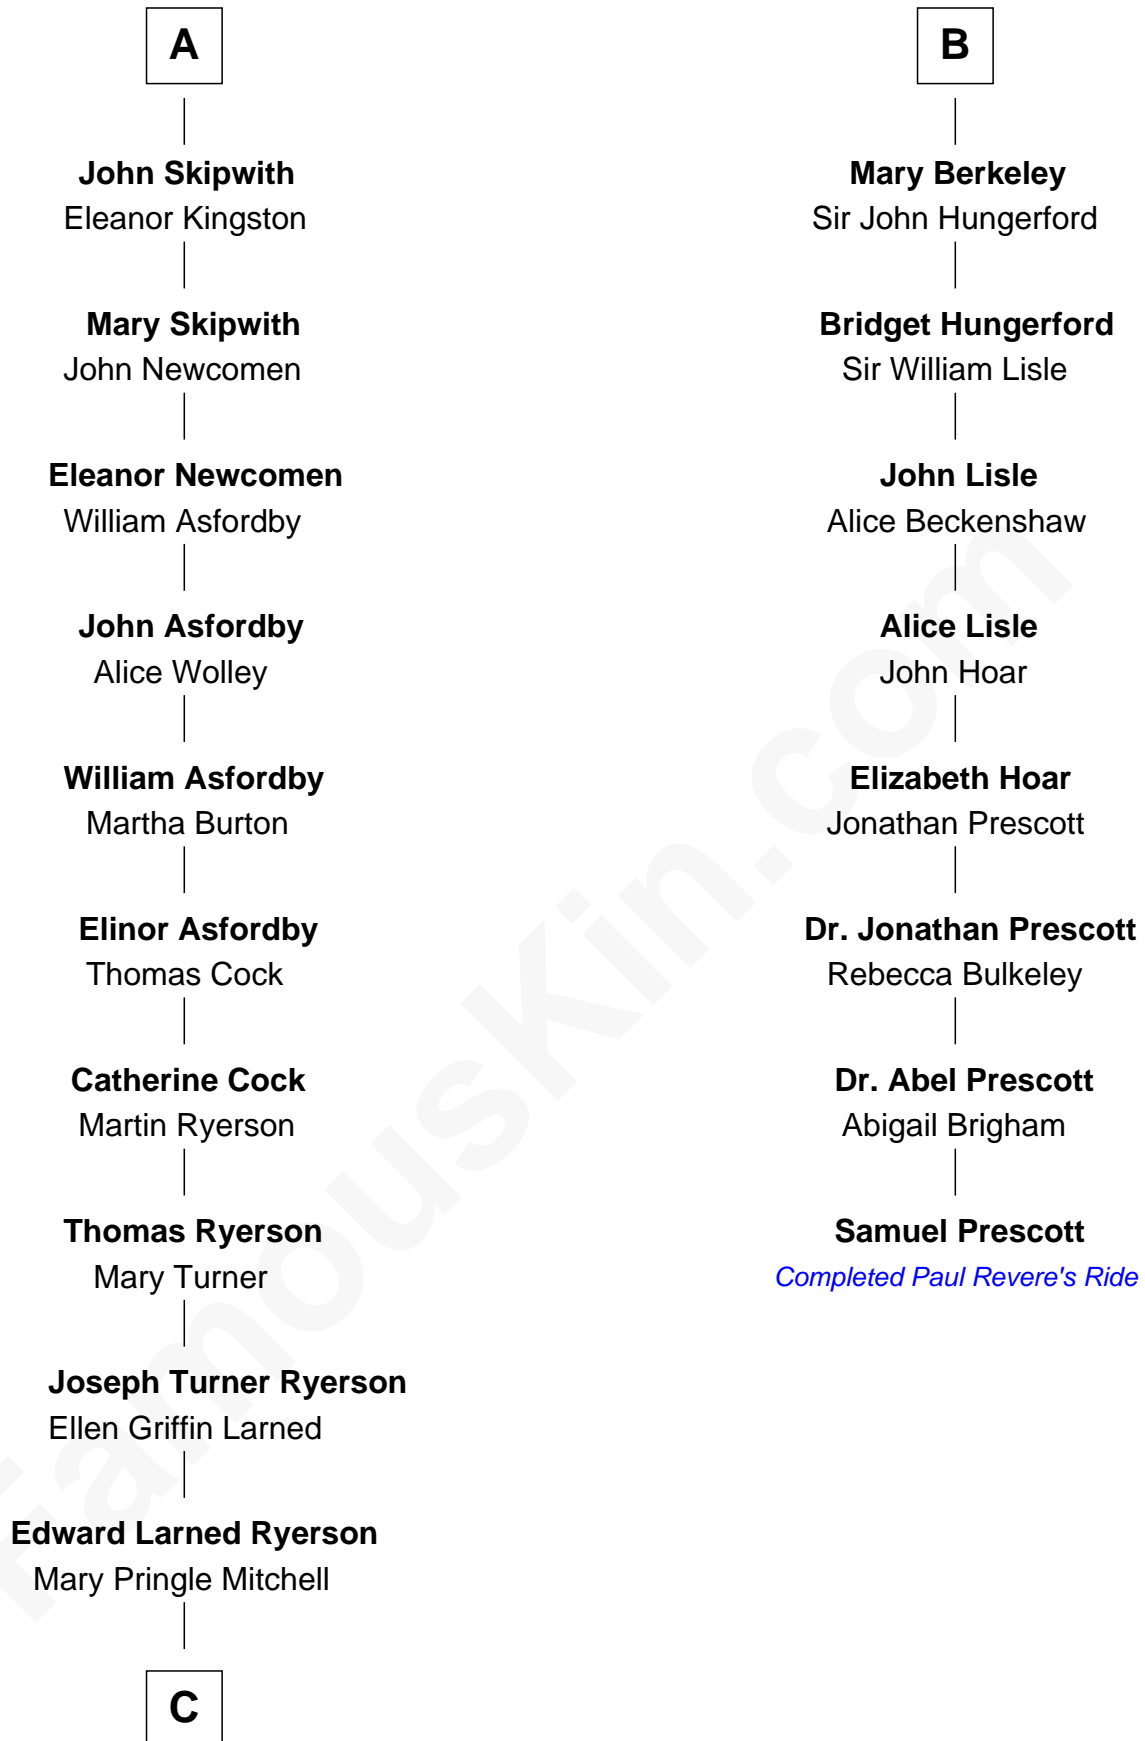

# FamousKin.com Relationship Chart of

**Paget Brewster**

TV Actress

14th cousin 6 times removed of

**Samuel Prescott**

Completed Paul Revere's Midnight Ride

**C**

—  
**Donald Mitchell Ryerson**

Isabelle McGenniss

—  
**Joan Ryerson**

George Washington Wales Brewster

—  
**Galen Brewster**

Hathaway Tew

—  
**Paget Brewster**

*TV Actress*

FamousKin.com