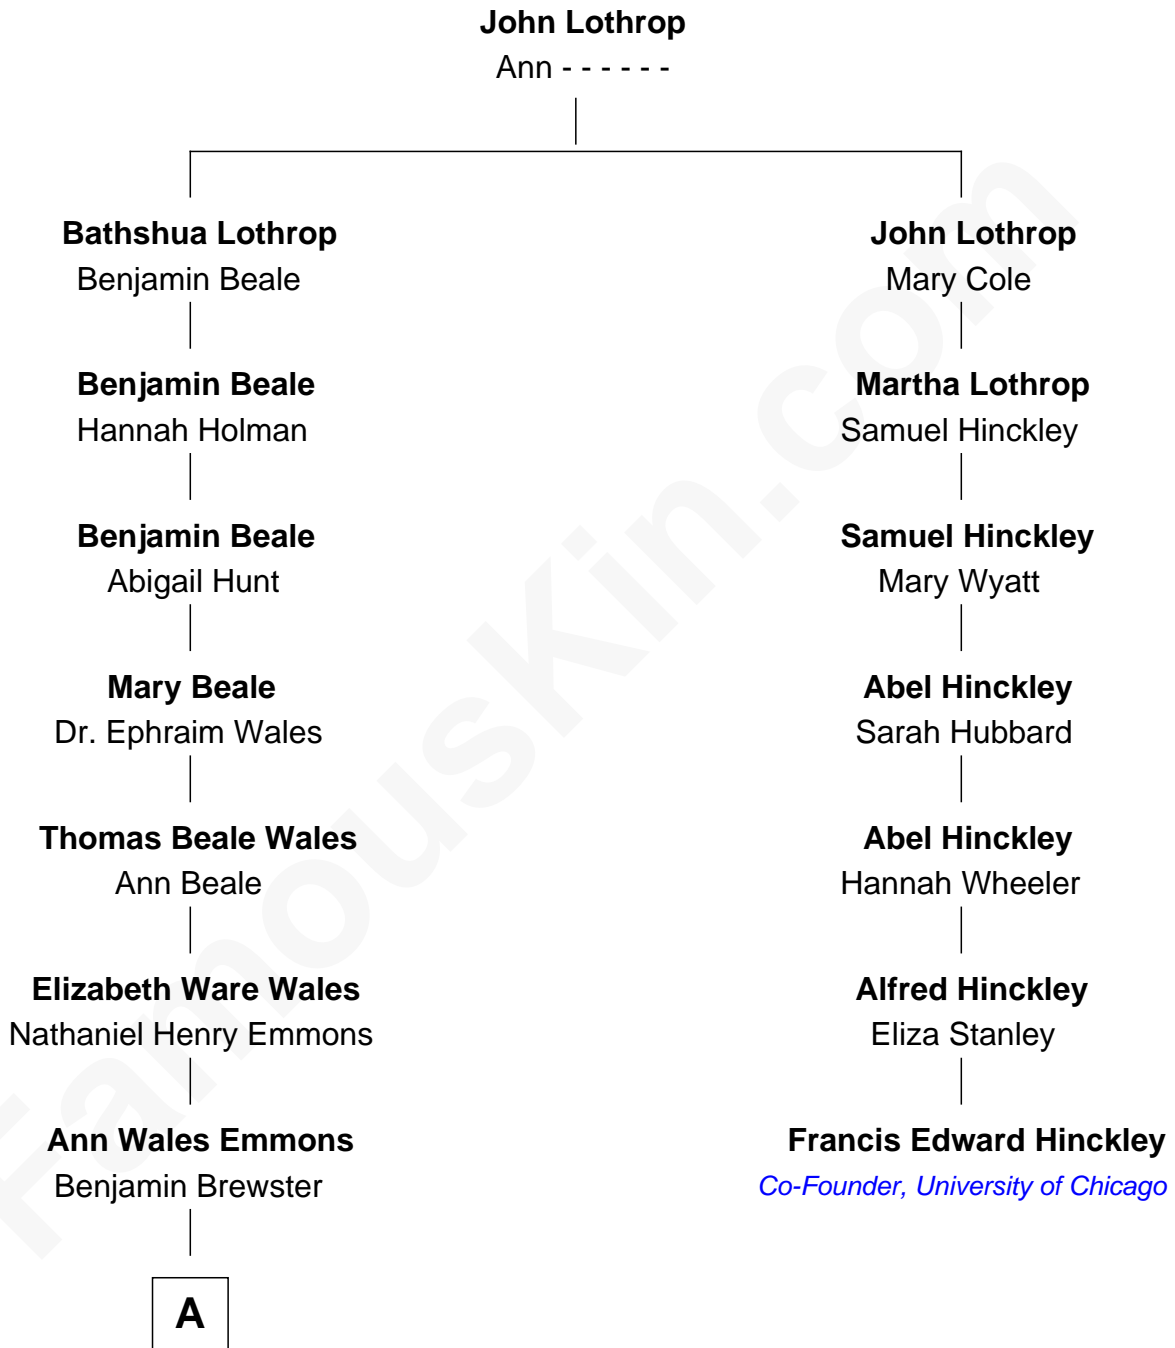

**FamousKin.com**  
**Relationship Chart of**  
**Paget Brewster**  
*TV Actress*

6th cousin 4 times removed of

**Francis Edward Hinckley**  
*Co-Founder, University of Chicago*

University of Chicago

**A**

—  
**Dr. George Washington Wales Brewster**

Ellen Mackenzie Hodge

—  
**George Washington Wales Brewster**

Joan Ryerson

—  
**Galen Brewster**

Hathaway Tew

—  
**Paget Brewster**

*TV Actress*