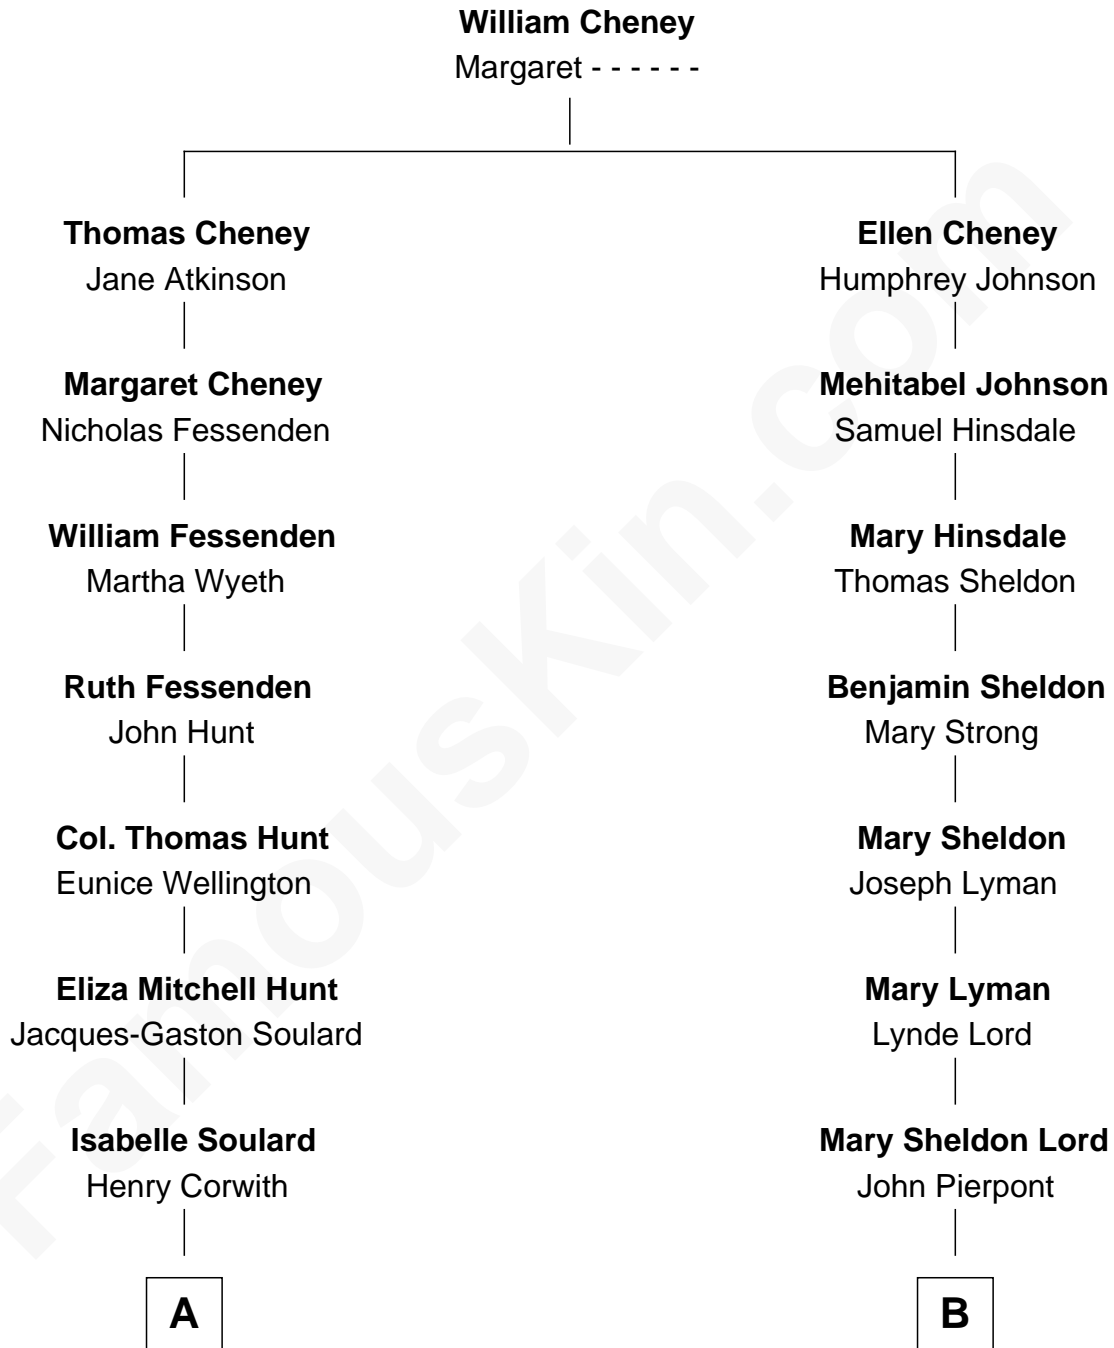

FamousKin.com
Relationship Chart of
Paget Brewster
TV Actress

8th cousin 3 times removed of

J.P. Morgan
American Banker and Art Collector

A

Isabelle S. Corwith
Charles Burrill McGenniss

Isabelle McGenniss
Donald Mitchell Ryerson

Joan Ryerson
George Washington Wales Brewster

Galen Brewster
Hathaway Tew

Paget Brewster
TV Actress

B

Juliet Pierpont
Junius Spencer Morgan

J.P. Morgan
American Banker and Art Collector