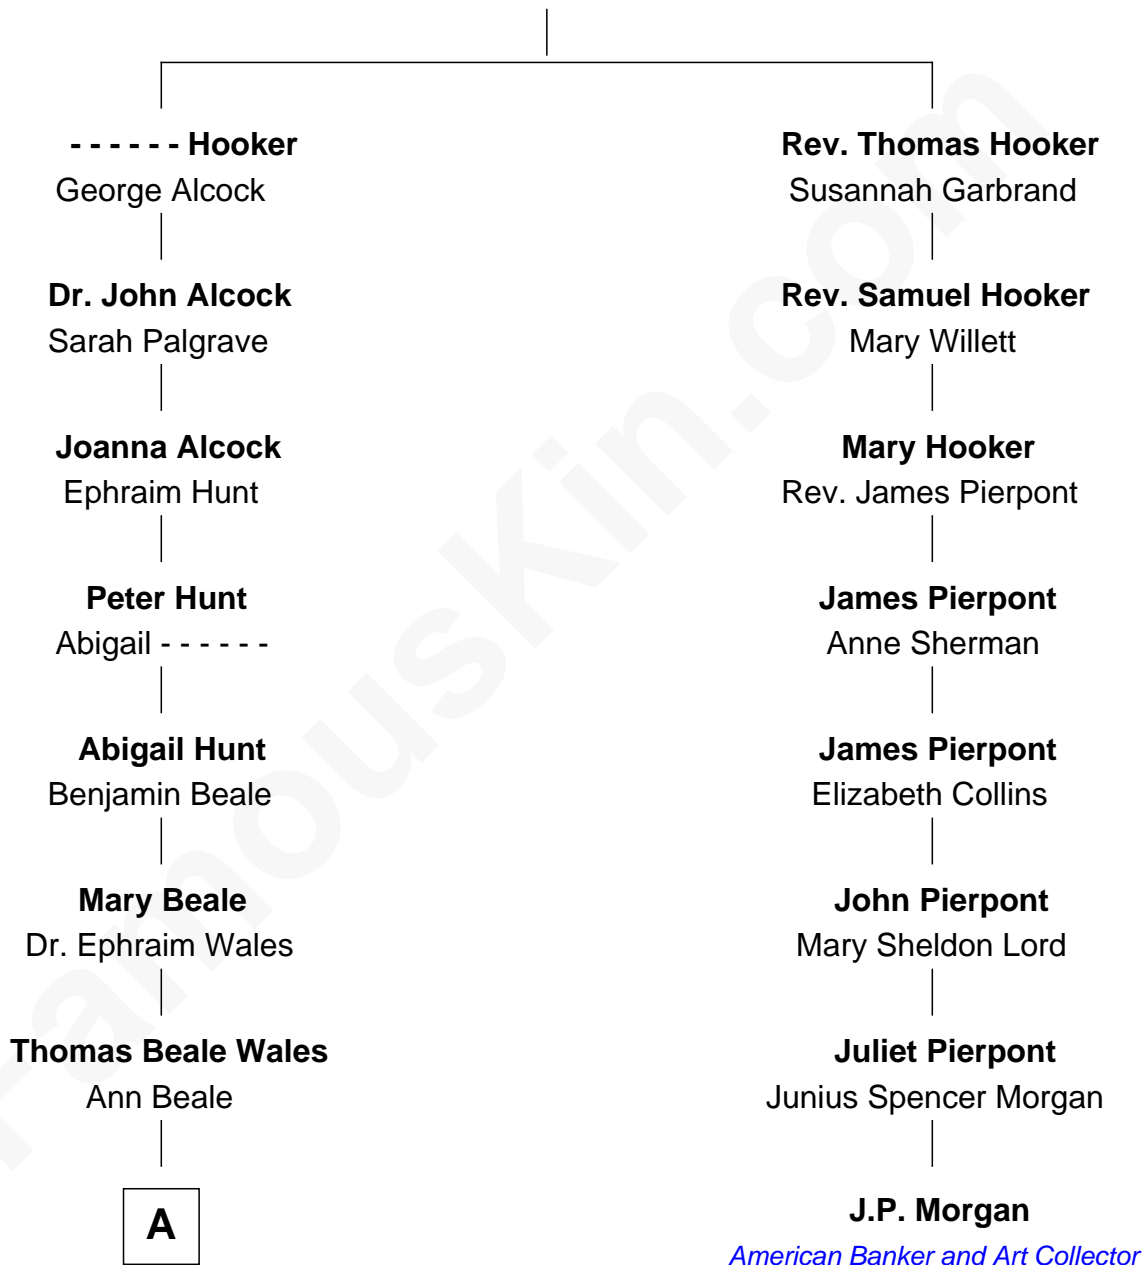

FamousKin.com Relationship Chart of

Paget Brewster

TV Actress

7th cousin 5 times removed of

J.P. Morgan

American Banker and Art Collector

Thomas Hooker

A

Elizabeth Ware Wales
Nathaniel Henry Emmons

Ann Wales Emmons
Benjamin Brewster

Dr. George Washington Wales Brewster
Ellen Mackenzie Hodge

George Washington Wales Brewster
Joan Ryerson

Galen Brewster
Hathaway Tew

Paget Brewster
TV Actress