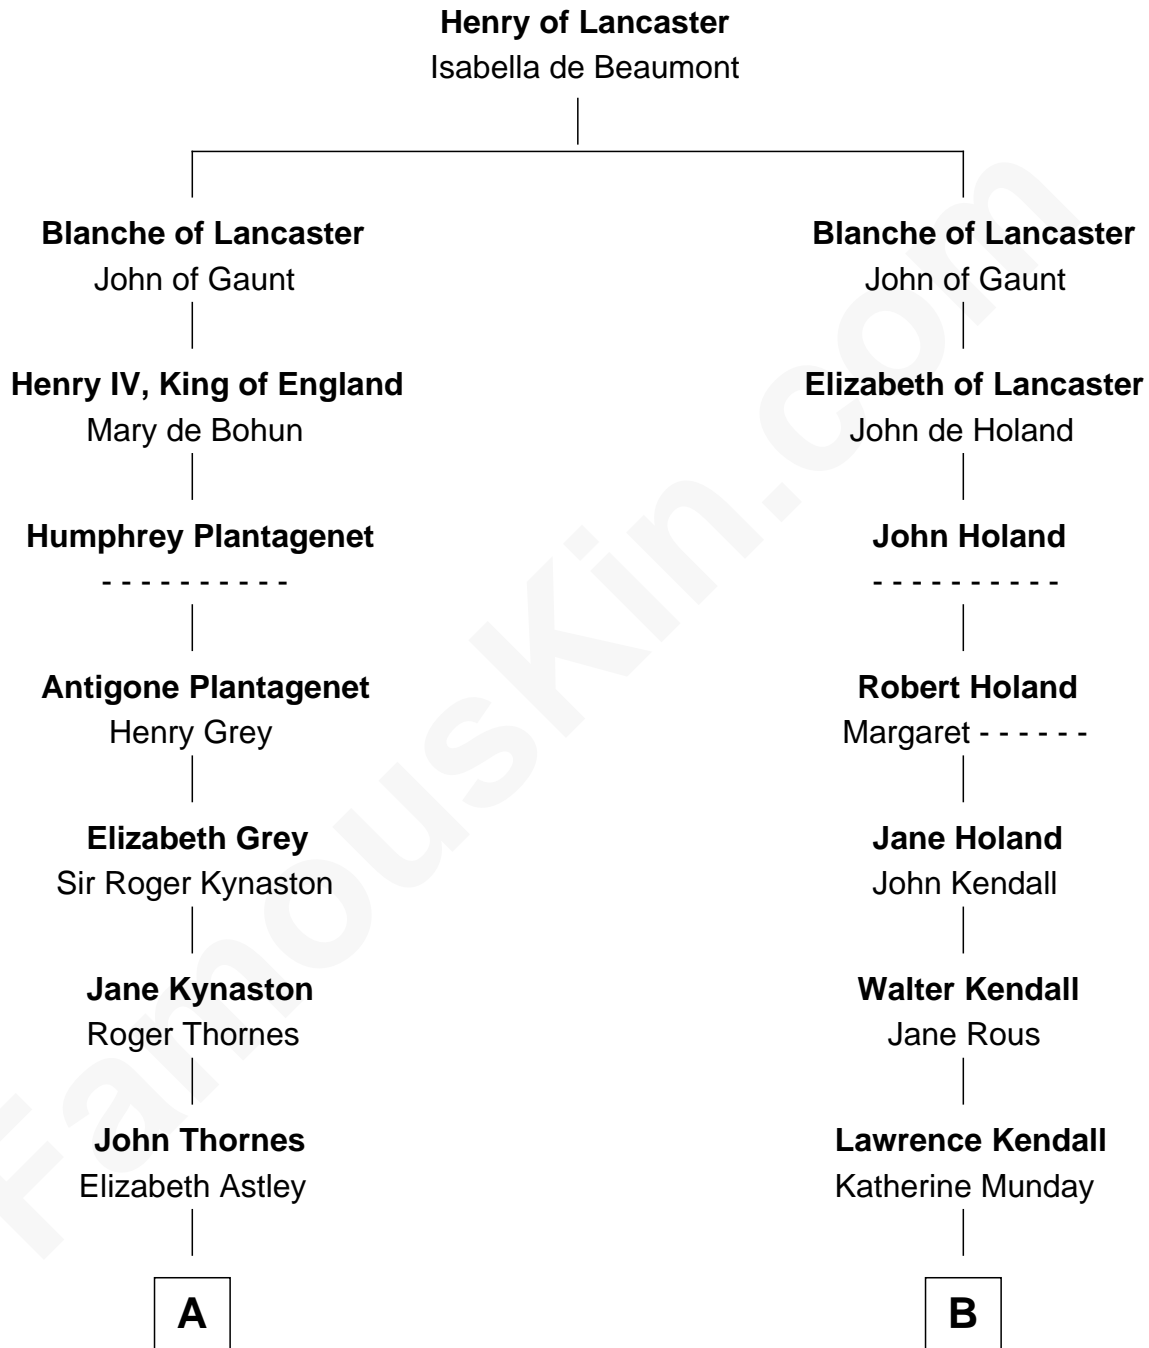

FamousKin.com
Relationship Chart of
Paget Brewster
TV Actress

18th cousin 3 times removed of
Juliette Gordon Low
Founder of the Girl Scouts

C

Susan Savage Wilson

John Ledyard Hodge

Ellen Mackenzie Hodge

Dr. George Washington Wales Brewster

George Washington Wales Brewster

Joan Ryerson

Galen Brewster

Hathaway Tew

Paget Brewster

TV Actress

D

Eleanor Lytle Kinzie

William Washington Gordon

Juliette Gordon Low

Founder of the Girl Scouts