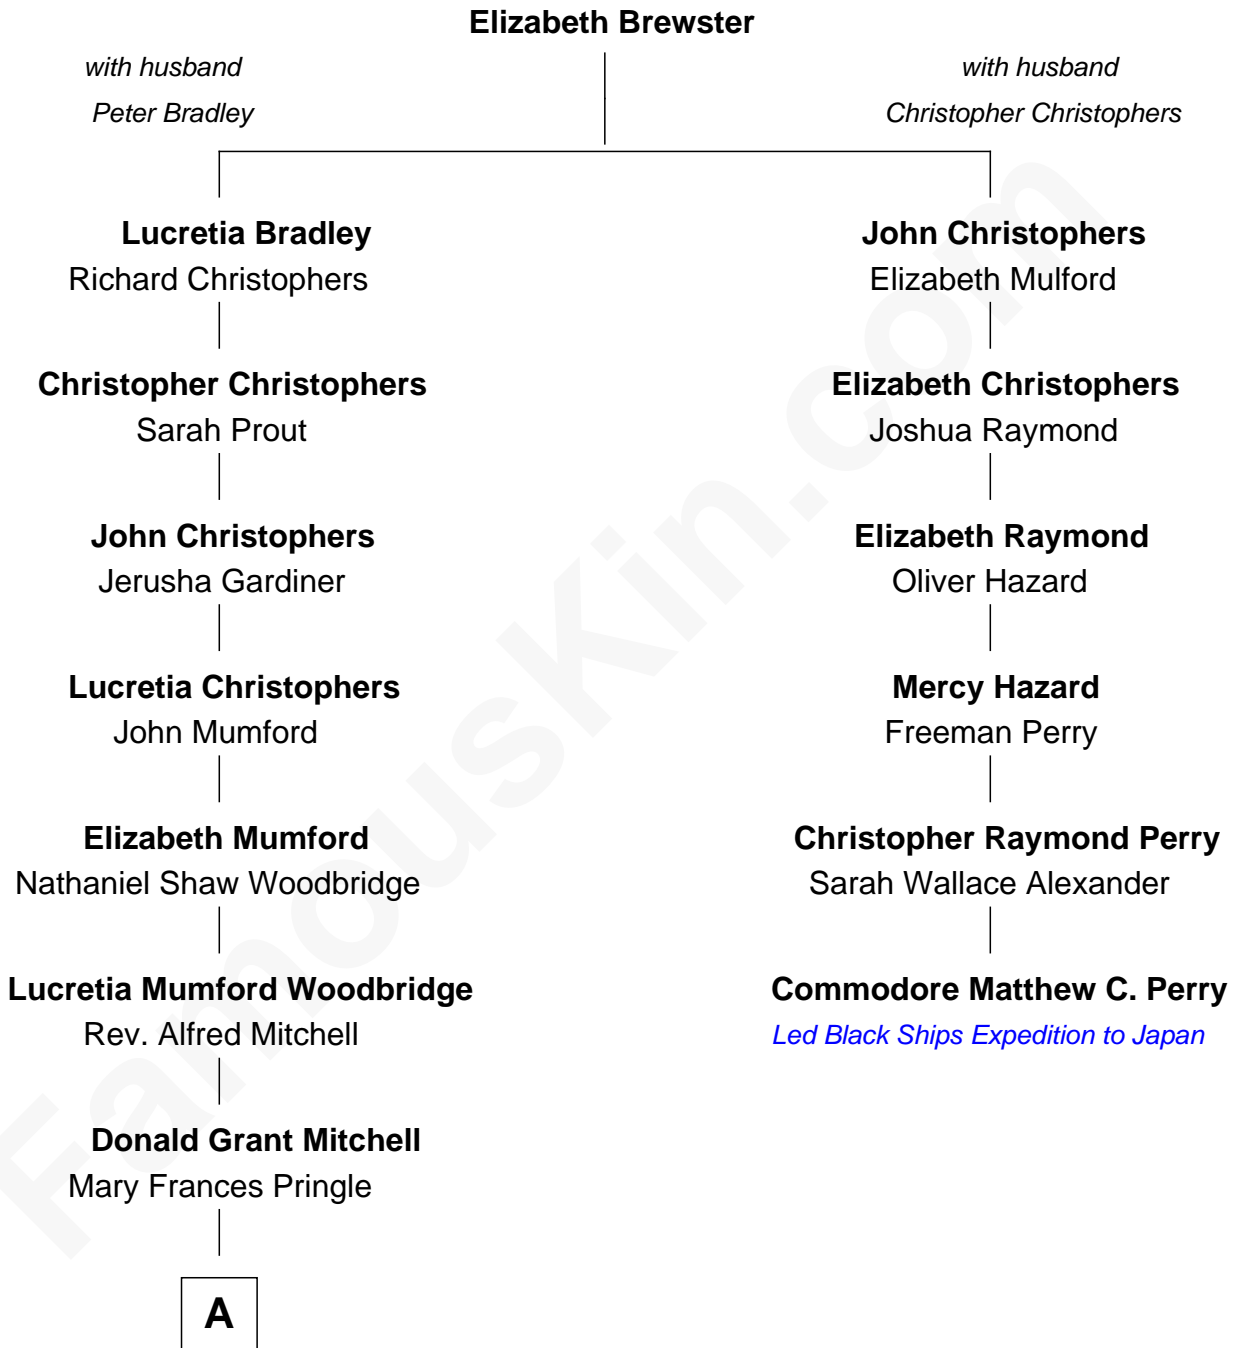

FamousKin.com
Relationship Chart of
Paget Brewster
TV Actress

5th cousin 6 times removed of

Commodore Matthew C. Perry
Led Black Ships Expedition to Japan

A

—
Mary Pringle Mitchell
Edward Larned Ryerson

—
Donald Mitchell Ryerson
Isabelle McGenniss

—
Joan Ryerson
George Washington Wales Brewster

—
Galen Brewster
Hathaway Tew

—
Paget Brewster
TV Actress

FamousKin.com