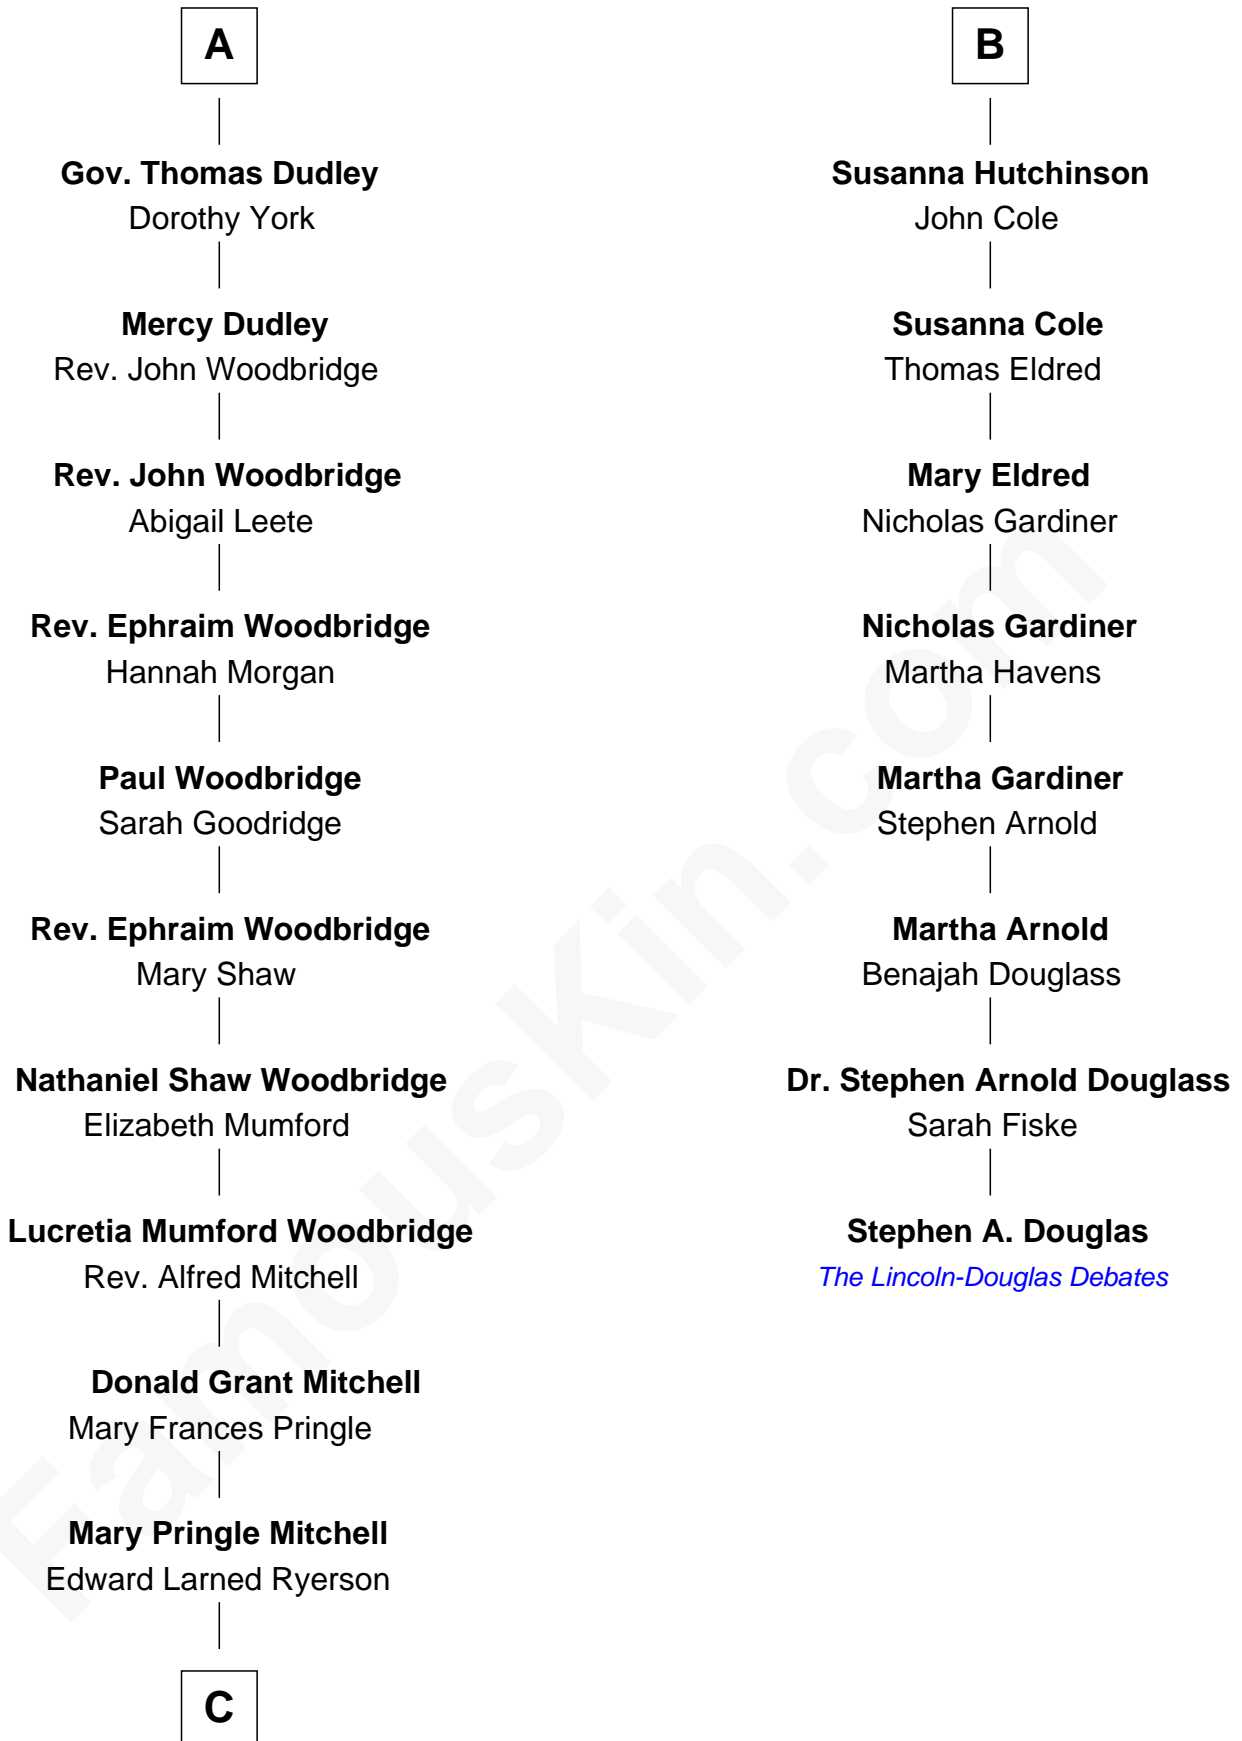

FamousKin.com
Relationship Chart of
Paget Brewster
TV Actress

14th cousin 6 times removed of

Stephen A. Douglas
Participated in Lincoln-Douglas Debates

C

—
Donald Mitchell Ryerson

Isabelle McGenniss

—
Joan Ryerson

George Washington Wales Brewster

—
Galen Brewster

Hathaway Tew

—
Paget Brewster

TV Actress