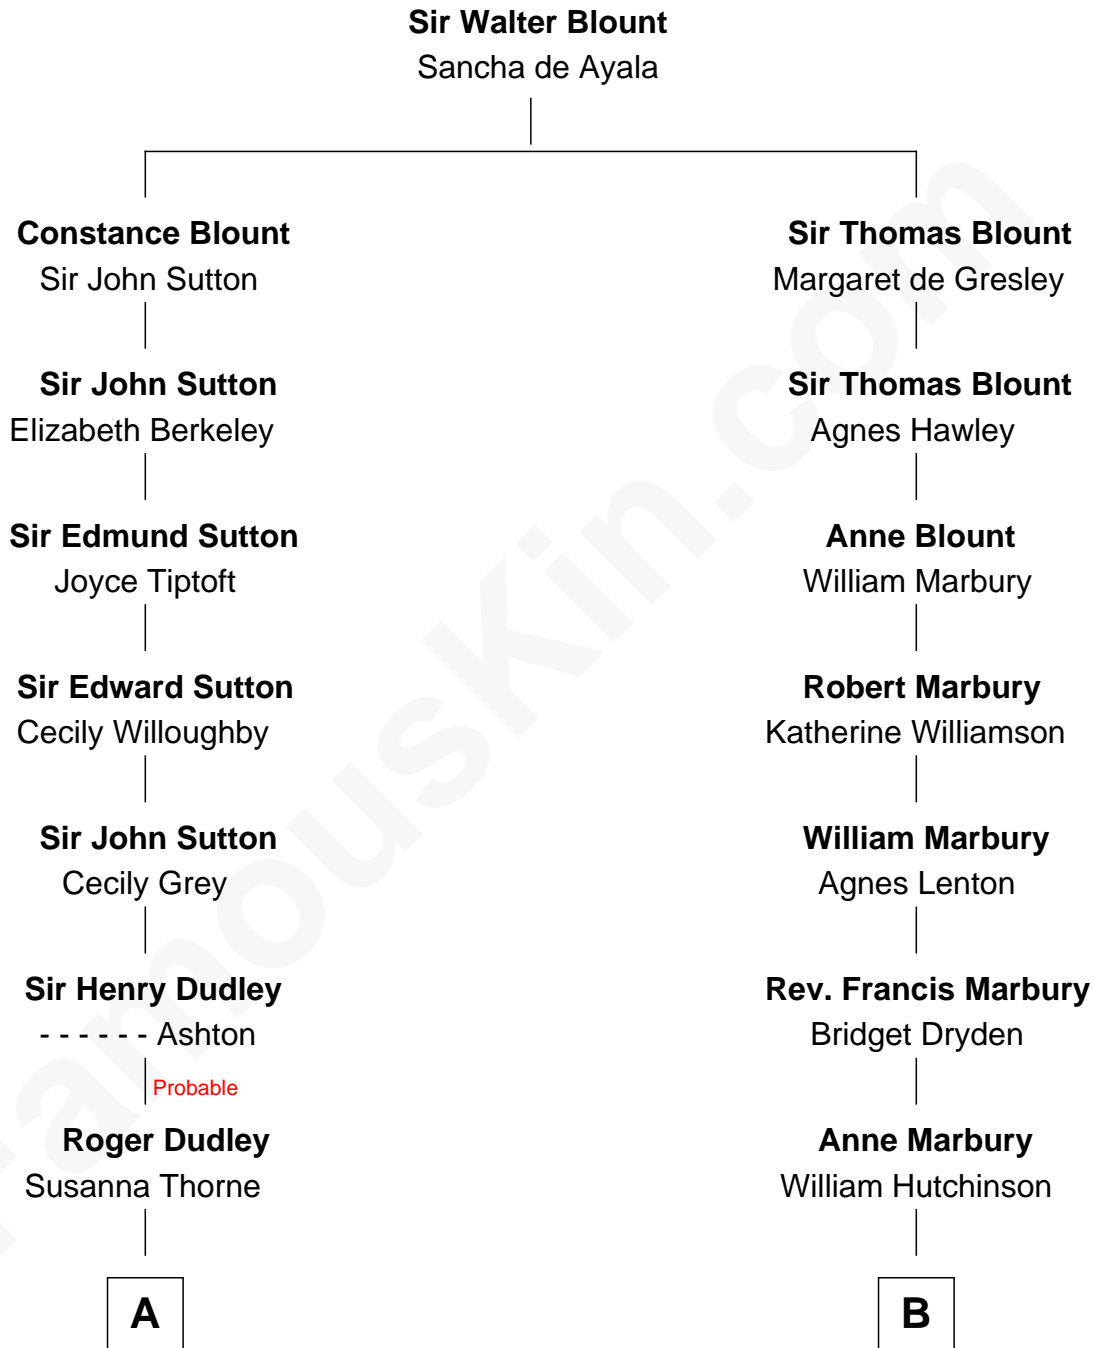

FamousKin.com
Relationship Chart of
Paget Brewster
TV Actress

14th cousin 6 times removed of

Stephen A. Douglas
Participated in Lincoln-Douglas Debates

C

—
Donald Mitchell Ryerson

Isabelle McGenniss

—
Joan Ryerson

George Washington Wales Brewster

—
Galen Brewster

Hathaway Tew

—
Paget Brewster

TV Actress