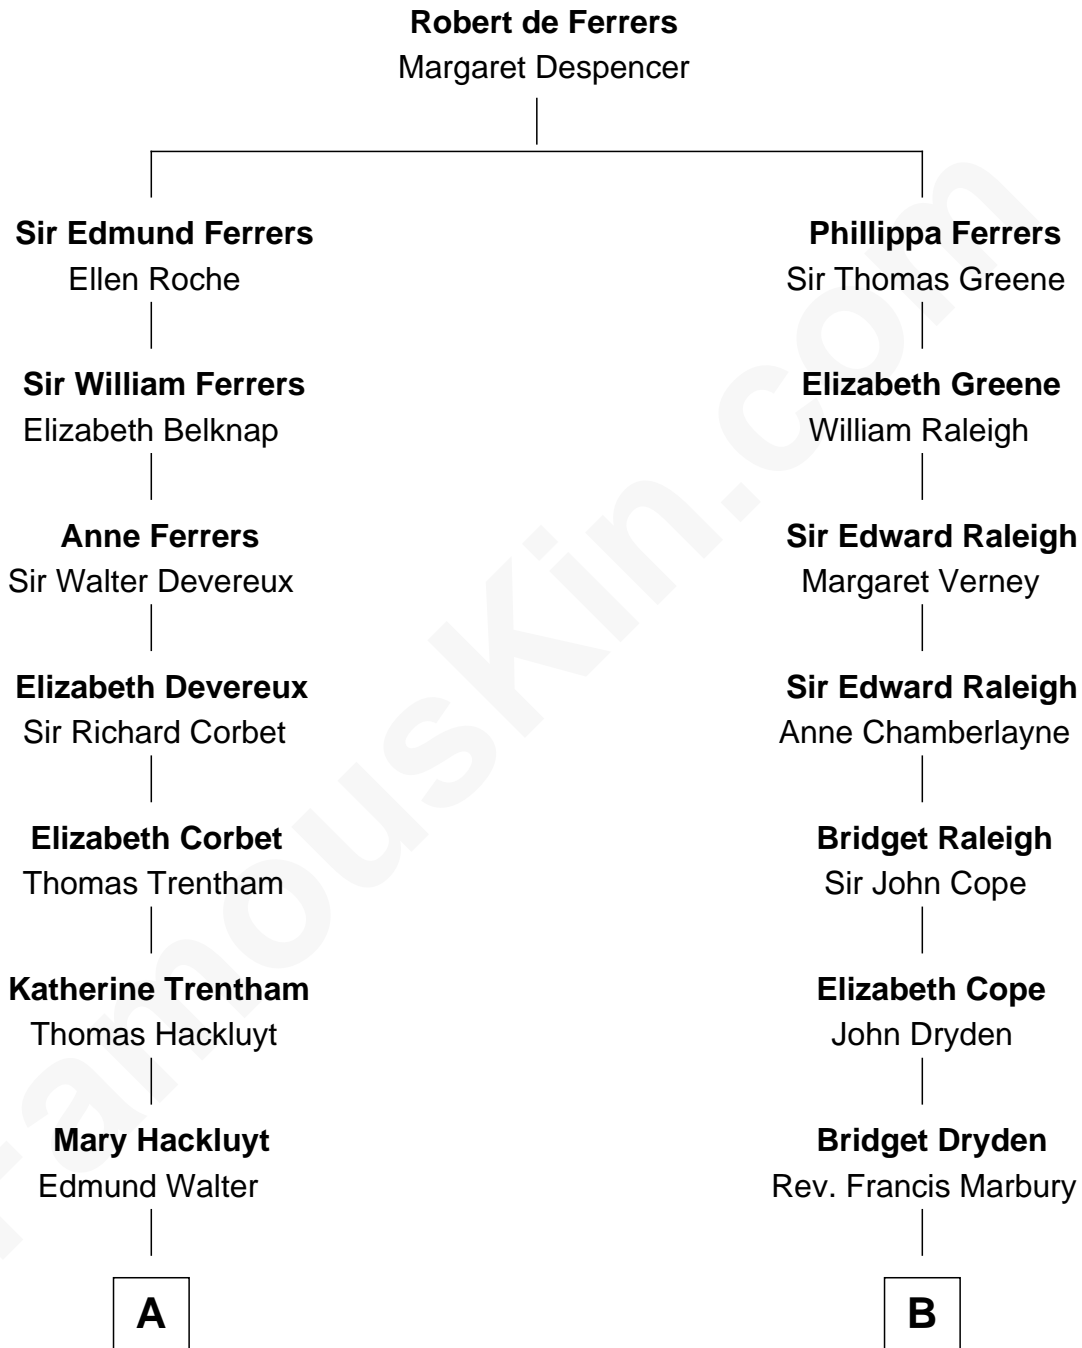

# FamousKin.com Relationship Chart of

**Paget Brewster**

TV Actress

15th cousin 4 times removed of

**Stephen A. Douglas**

Participated in Lincoln-Douglas Debates

**A**

**Mary Walter**  
Sir Edward Littleton

**Col. Nathaniel Littleton**  
Ann Southy

**Esther Littleton**  
Col. John Robins

**Esther Robins**  
Arthur Denwood

**Elizabeth Denwood**  
David Wilson

**Samuel Wilson**  
Margaret Custis

**Col. John Custis Wilson**  
Margaret Custis

**Henry Parke Custis Wilson**  
Susan Savage

**Susan Savage Wilson**  
John Ledyard Hodge

**Ellen Mackenzie Hodge**  
Dr. George Washington Wales Brewster

**C**

**B**

**Anne Marbury**  
William Hutchinson

**Susanna Hutchinson**  
John Cole