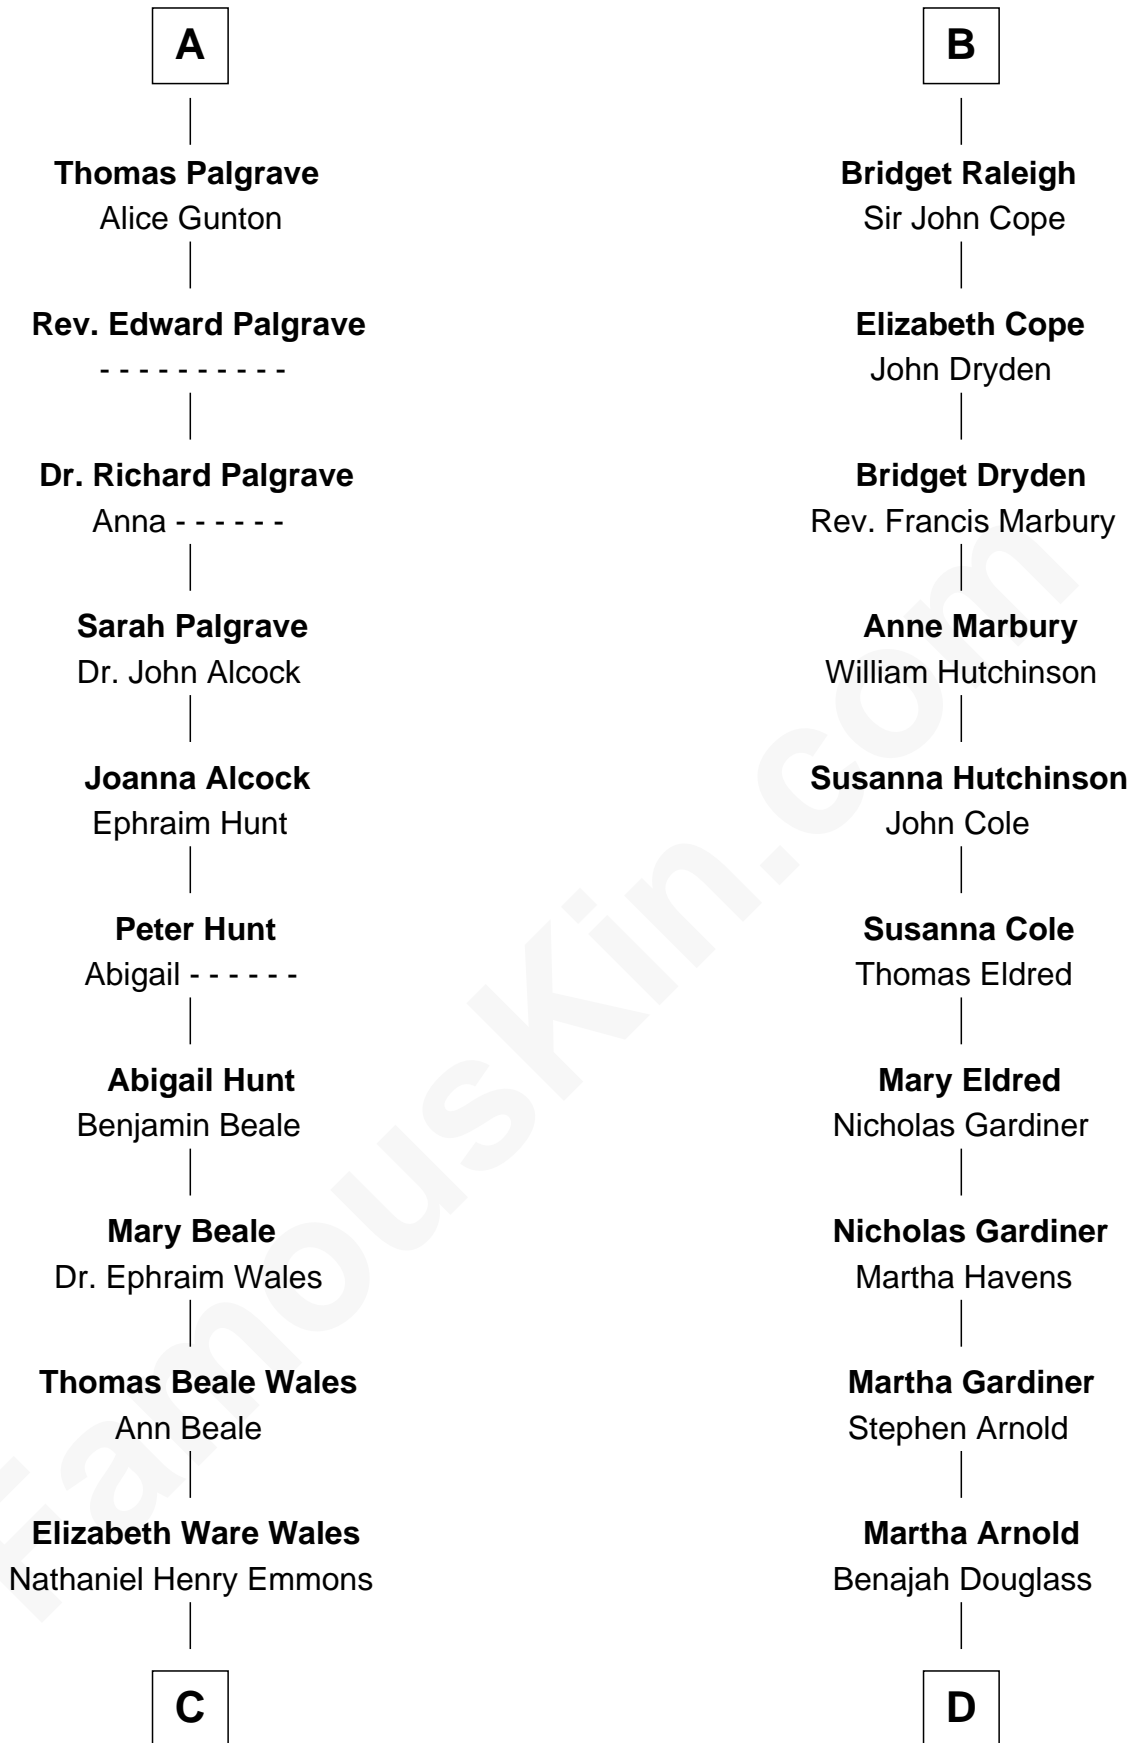

# FamousKin.com Relationship Chart of

**Paget Brewster**  
TV Actress

18th cousin 3 times removed of

**Stephen A. Douglas**

*Participated in Lincoln-Douglas Debates*

**Edmund Fitzalan**  
Alice de Warenne

**Richard Fitzalan**  
Eleanor Plantagenet

**Sir Richard Fitzalan**  
Elizabeth de Bohun

**Elizabeth Fitzalan**  
Sir Robert Goushill

**Elizabeth Goushill**  
Sir Robert Wingfield

**Elizabeth Wingfield**  
Sir William Brandon

**Eleanor Brandon**  
John Glemham

**Anne Glemham**  
Henry Palgrave

**A**

**Mary Fitzalan**  
John le Strange

**Ankaret le Strange**  
Sir Richard Talbot

**Mary Talbot**  
Sir Thomas Greene

**Sir Thomas Greene**  
Phillippa Ferrers

**Elizabeth Greene**  
William Raleigh

**Sir Edward Raleigh**  
Margaret Verney

**Sir Edward Raleigh**  
Anne Chamberlayne

**B**

**C**

**Ann Wales Emmons**  
Benjamin Brewster

**Dr. George Washington Wales Brewster**  
Ellen Mackenzie Hodge

**George Washington Wales Brewster**  
Joan Ryerson