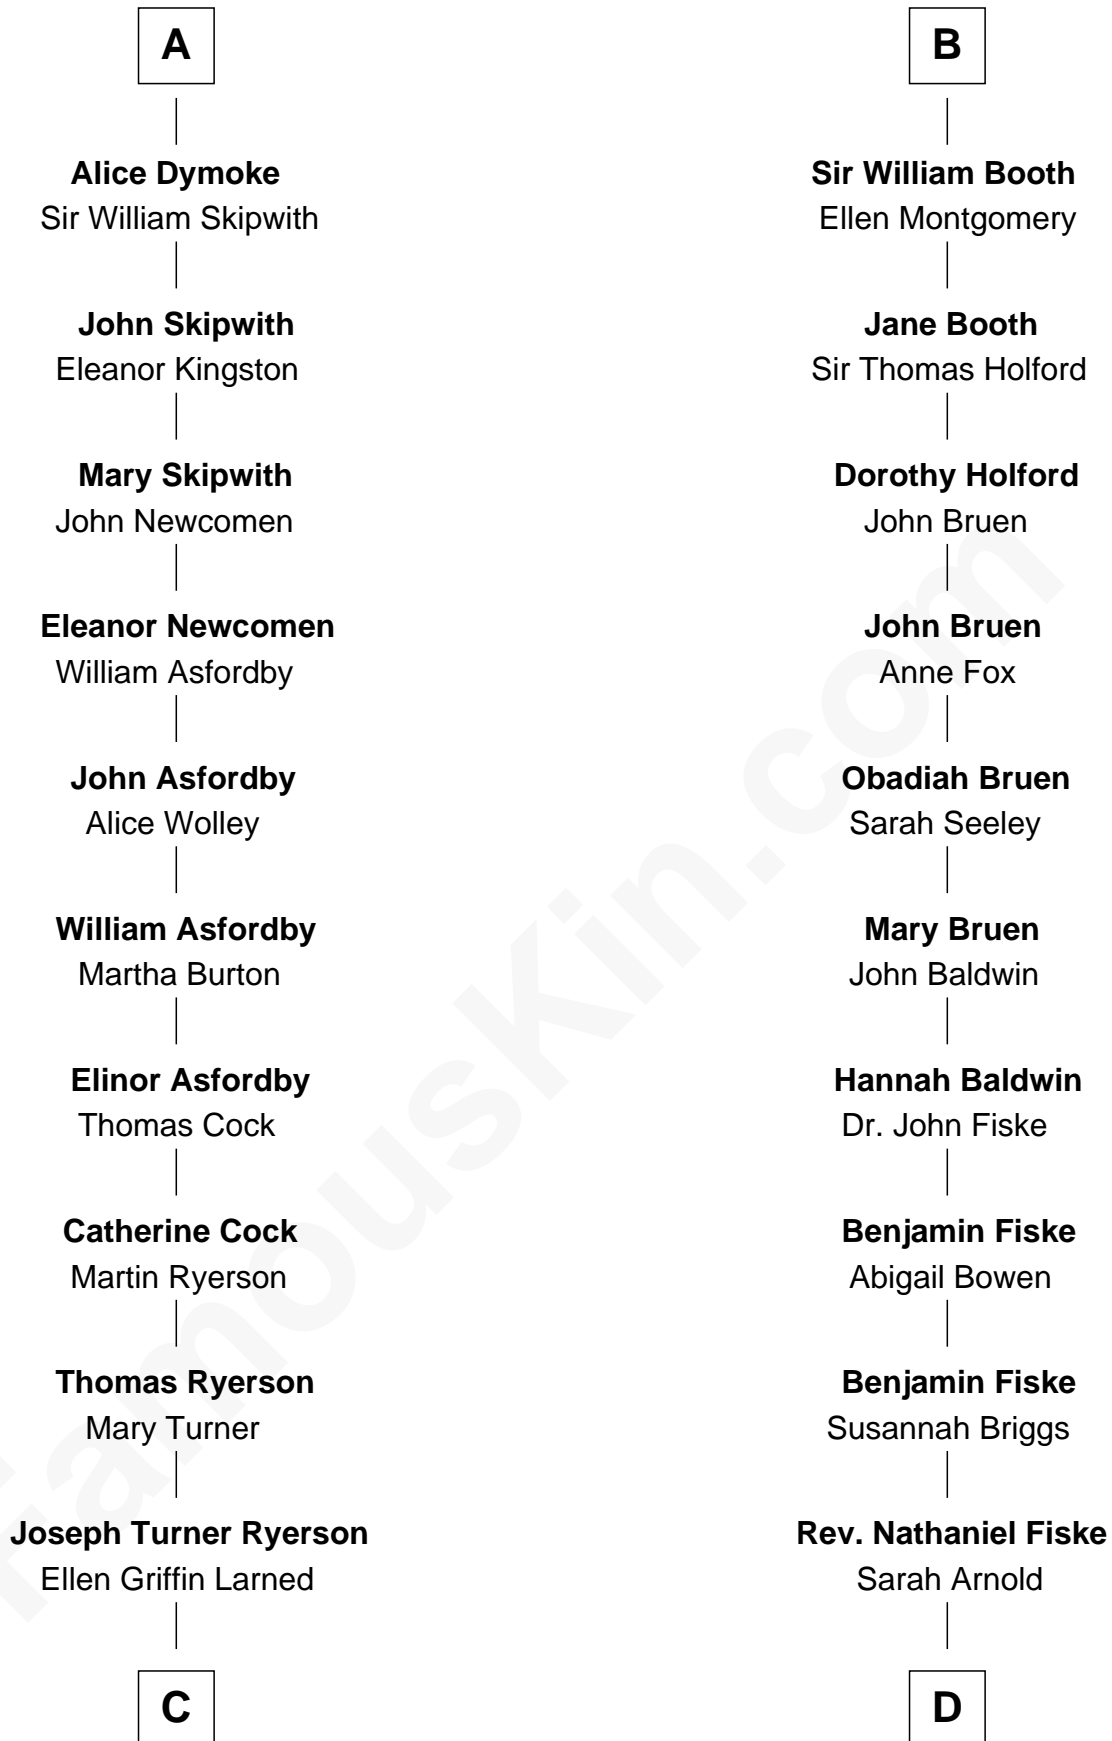

FamousKin.com
Relationship Chart of
Paget Brewster
TV Actress

18th cousin 3 times removed of

Stephen A. Douglas
Participated in Lincoln-Douglas Debates

C

Edward Larned Ryerson

Mary Pringle Mitchell

Donald Mitchell Ryerson

Isabelle McGenniss

Joan Ryerson

George Washington Wales Brewster

Galen Brewster

Hathaway Tew

Paget Brewster

TV Actress

D