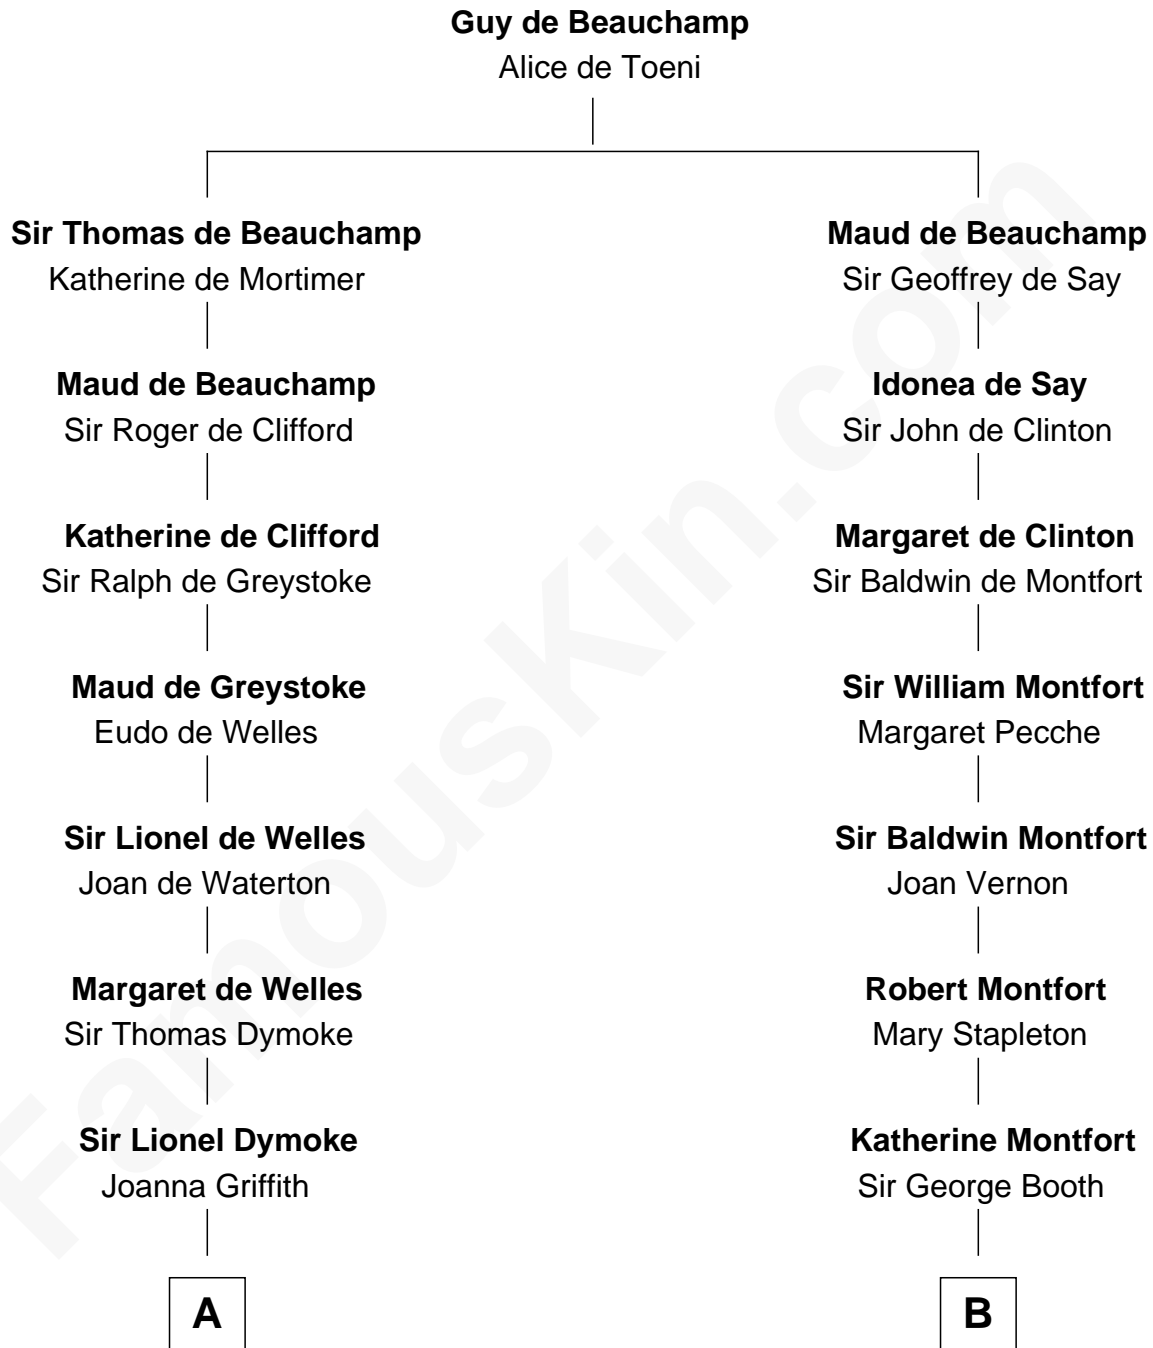

FamousKin.com
Relationship Chart of
Paget Brewster
TV Actress

18th cousin 3 times removed of

Stephen A. Douglas
Participated in Lincoln-Douglas Debates

C

Edward Larned Ryerson

Mary Pringle Mitchell

Donald Mitchell Ryerson

Isabelle McGenniss

Joan Ryerson

George Washington Wales Brewster

Galen Brewster

Hathaway Tew

Paget Brewster

TV Actress

D