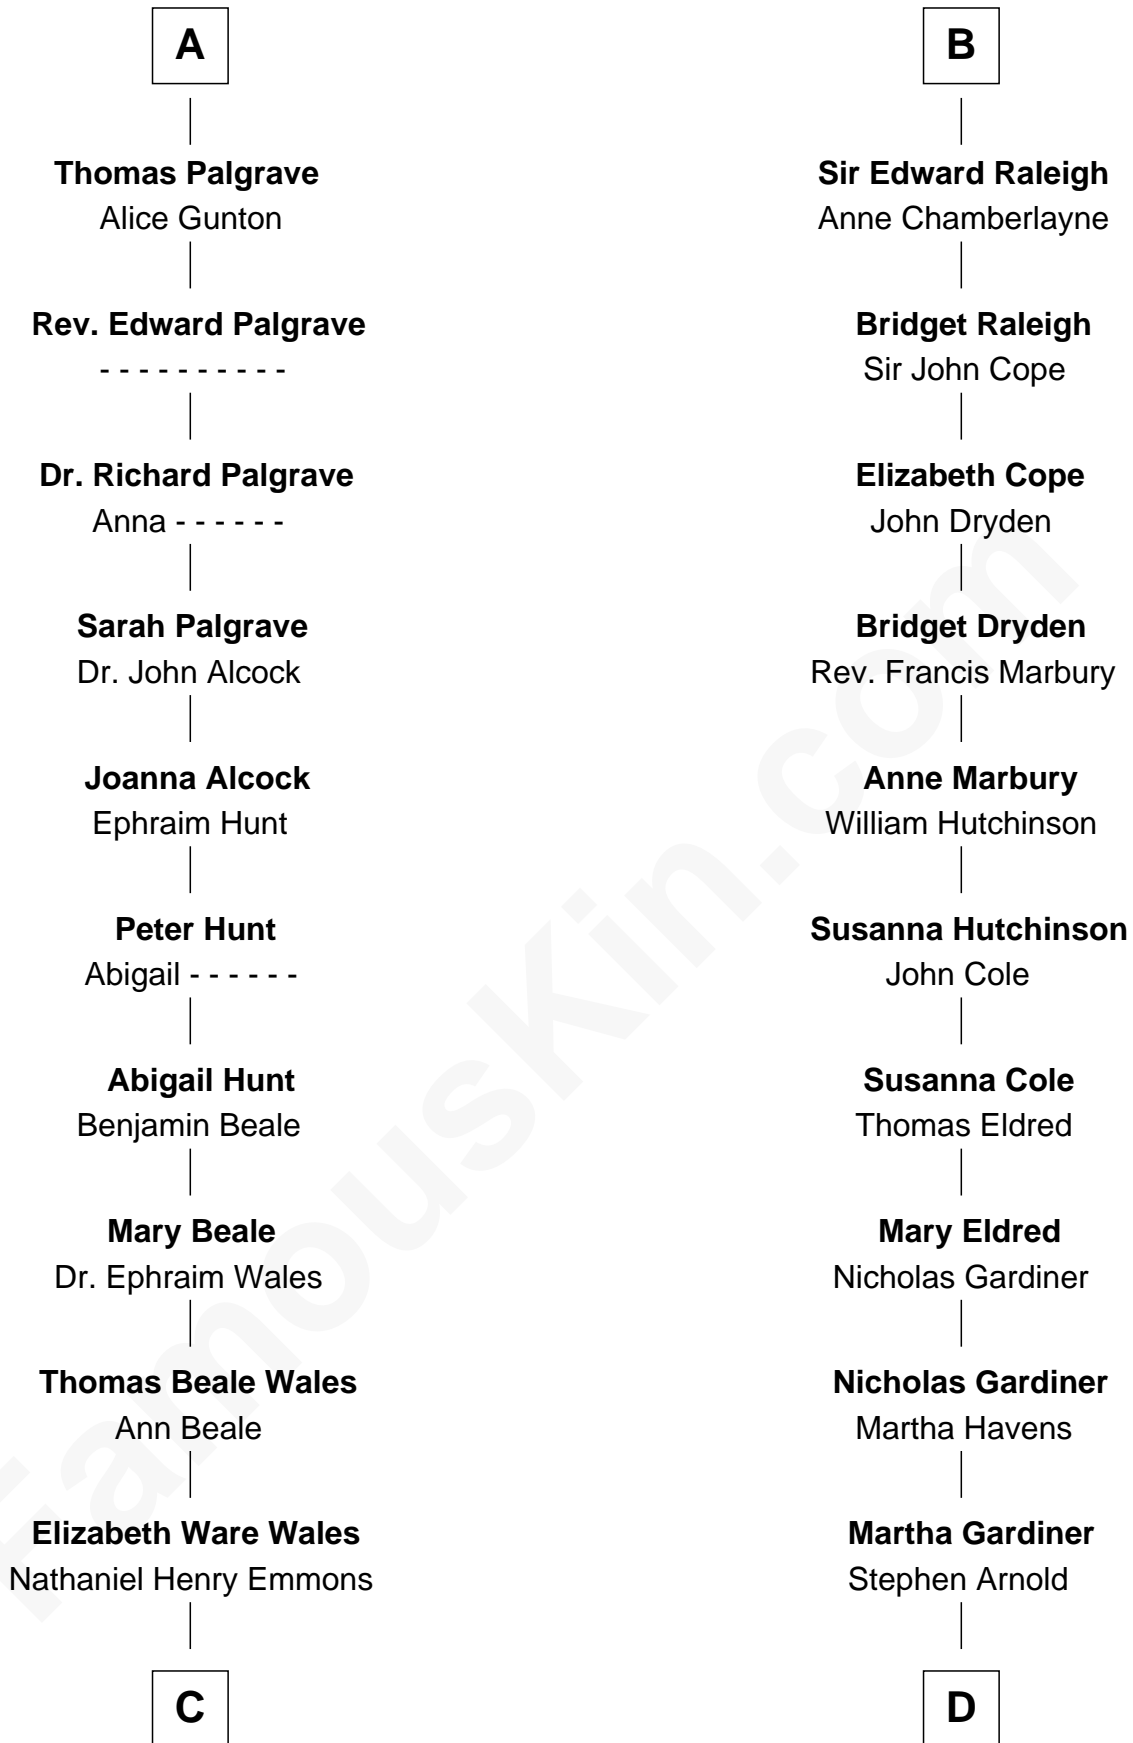

FamousKin.com
Relationship Chart of
Paget Brewster
TV Actress

19th cousin 2 times removed of

Stephen A. Douglas
Participated in Lincoln-Douglas Debates

C

Ann Wales Emmons

Benjamin Brewster

Dr. George Washington Wales Brewster

Ellen Mackenzie Hodge

George Washington Wales Brewster

Joan Ryerson

Galen Brewster

Hathaway Tew

Paget Brewster

TV Actress

D

Martha Arnold

Benajah Douglass

Dr. Stephen Arnold Douglass

Sarah Fiske

Stephen A. Douglas

The Lincoln-Douglas Debates