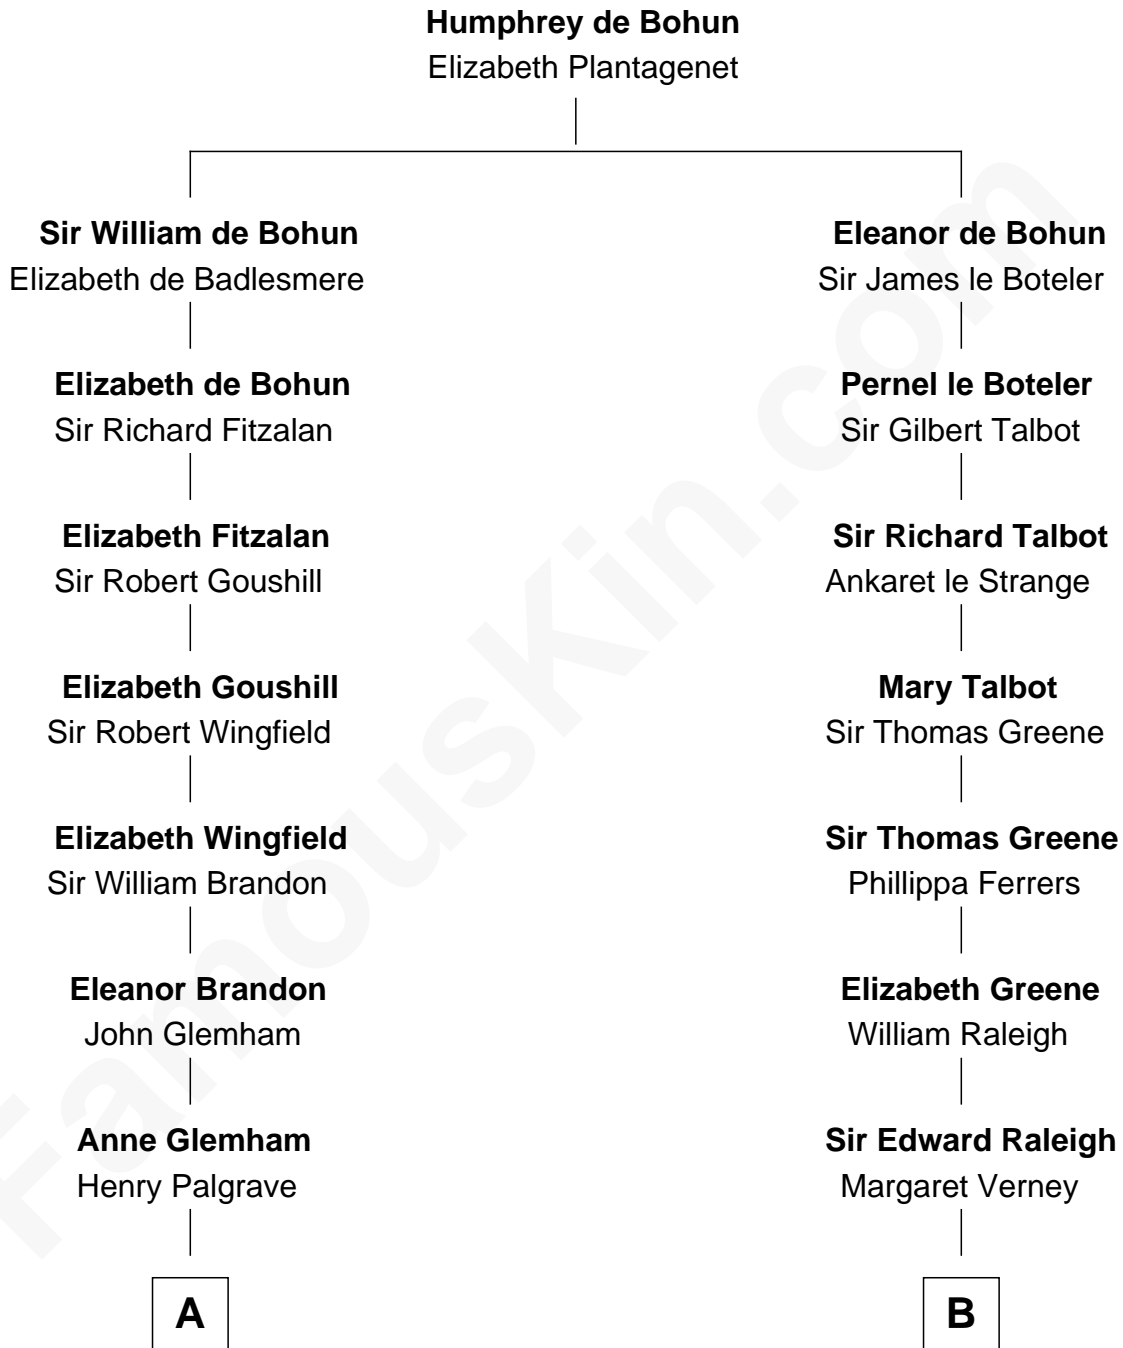

FamousKin.com
Relationship Chart of
Paget Brewster
TV Actress

19th cousin 2 times removed of

Stephen A. Douglas
Participated in Lincoln-Douglas Debates

C

Ann Wales Emmons

Benjamin Brewster

Dr. George Washington Wales Brewster