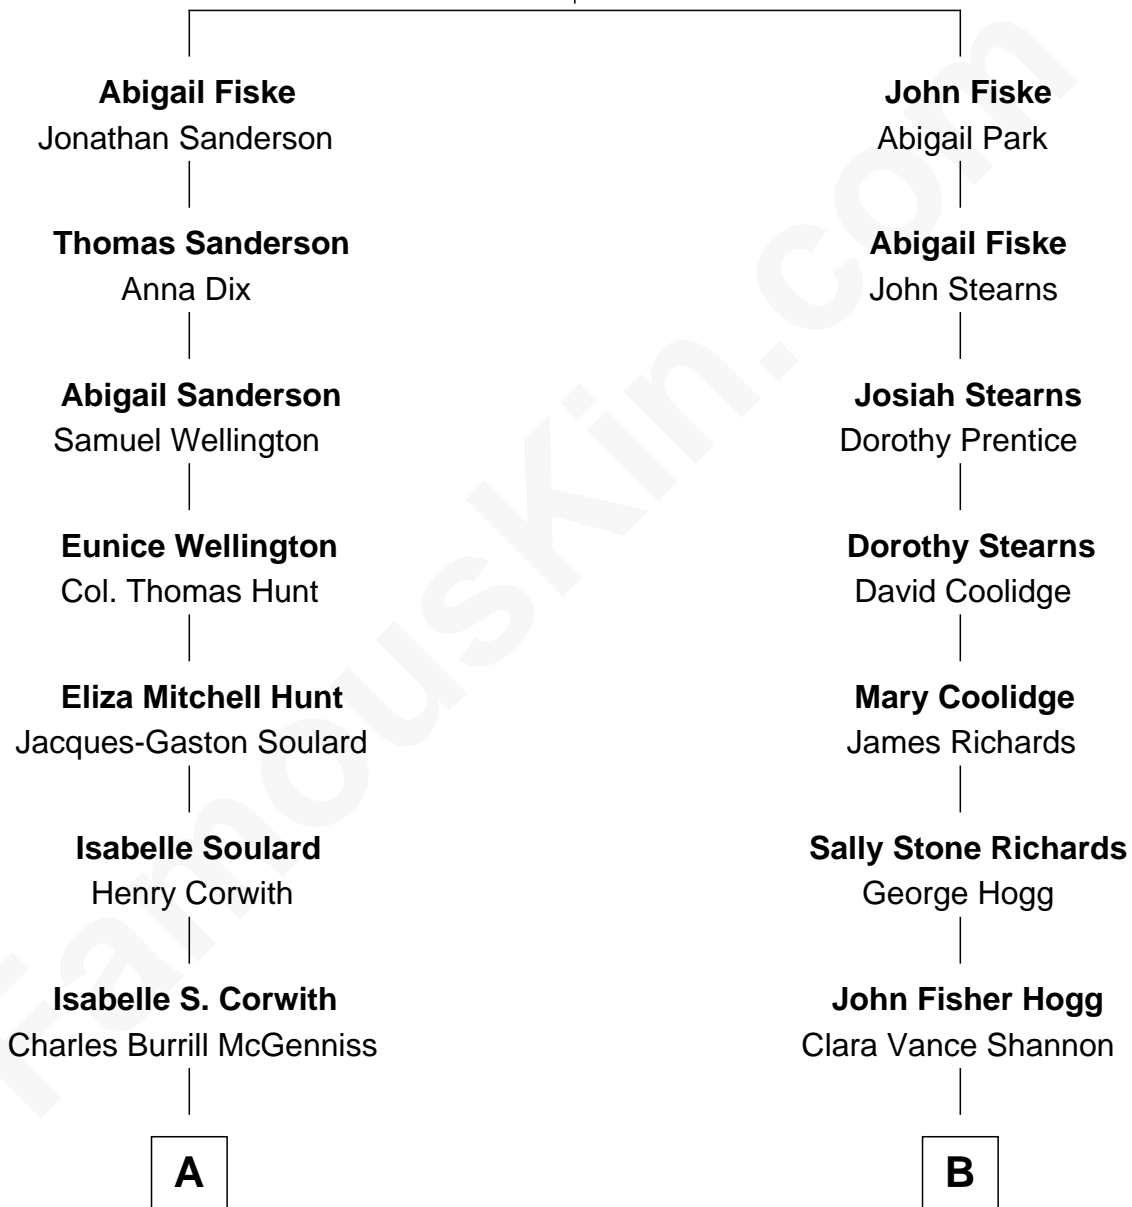

# FamousKin.com Relationship Chart of

**Paget Brewster**

*TV Actress*

10th cousin of

**Judith Hoag**

*TV and Movie Actress*

**John Fiske**

Sarah Wyeth

**A**

**Isabelle McGenniss**  
Donald Mitchell Ryerson

**Joan Ryerson**  
George Washington Wales Brewster

**Galen Brewster**  
Hathaway Tew

**Paget Brewster**  
*TV Actress*

**B**

**John B. Hogg**  
Mary Margaret Elson

**Charles Elson Hogg**  
Mary Pauline Haslage

**Charles Edward Hogg**  
Joan Esther Todriff

**Judith Hoag**  
*TV and Movie Actress*