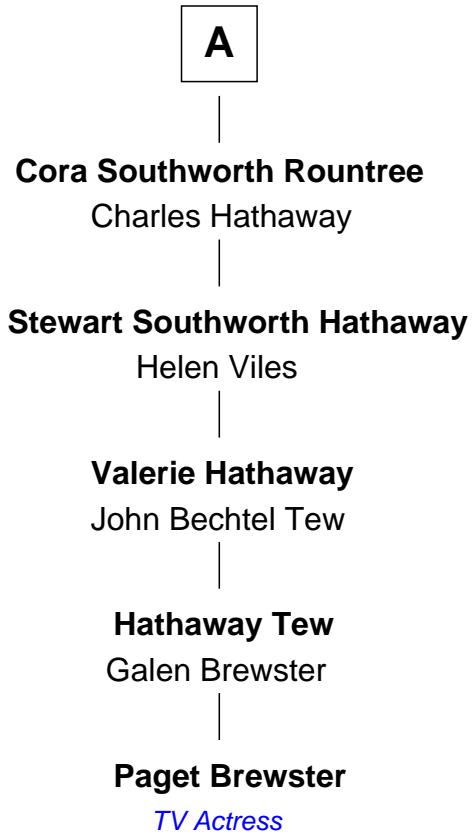

FamousKin.com Relationship Chart of

Paget Brewster

TV Actress

7th cousin 4 times removed of

William Sprague

27th Governor of Rhode Island

John Alden
Priscilla Mullins

Elizabeth Alden
William Pabodie

William Pabodie
Judith Tilden

John Pabodie
Rebecca Gray

Abigail Pabodie
Isaac Southworth

Alden Southworth
Lydia Taylor

Richmond Southworth
Laura Gridley

Lydia Hart Southworth
John Hawkins Rountree

A

David Alden
Mary Southworth

Priscilla Alden
Samuel Chesebrough

Priscilla Chesebrough
Jabez Chesebrough

Priscilla Chesebrough
Thomas Leeds

Mary Leeds
Francois Michel

Mary Mitchell
Youngs Morgan

Fanny Morgan
Amasa Sprague

William Sprague
27th Governor of Rhode Island

FamousKin.com