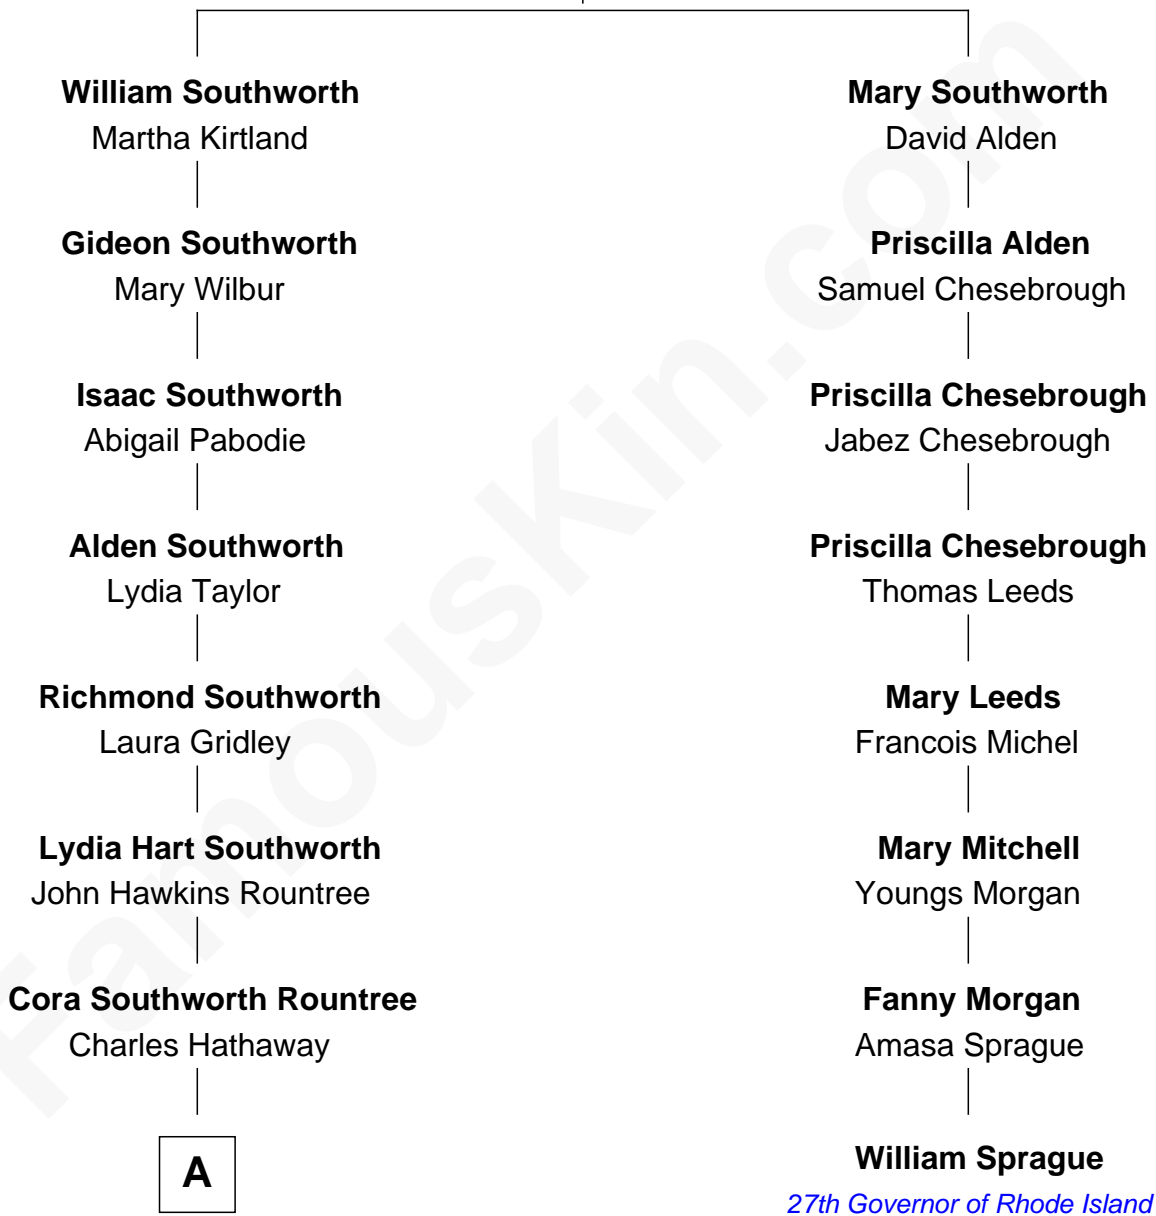

# FamousKin.com Relationship Chart of

**Paget Brewster**

*TV Actress*

7th cousin 3 times removed of

**William Sprague**

*27th Governor of Rhode Island*

**Constant Southworth**

Elizabeth Collier

**A**

—  
**Stewart Southworth Hathaway**

Helen Viles

—  
**Valerie Hathaway**

John Bechtel Tew

—  
**Hathaway Tew**

Galen Brewster

—  
**Paget Brewster**

*TV Actress*

FamousKin.com