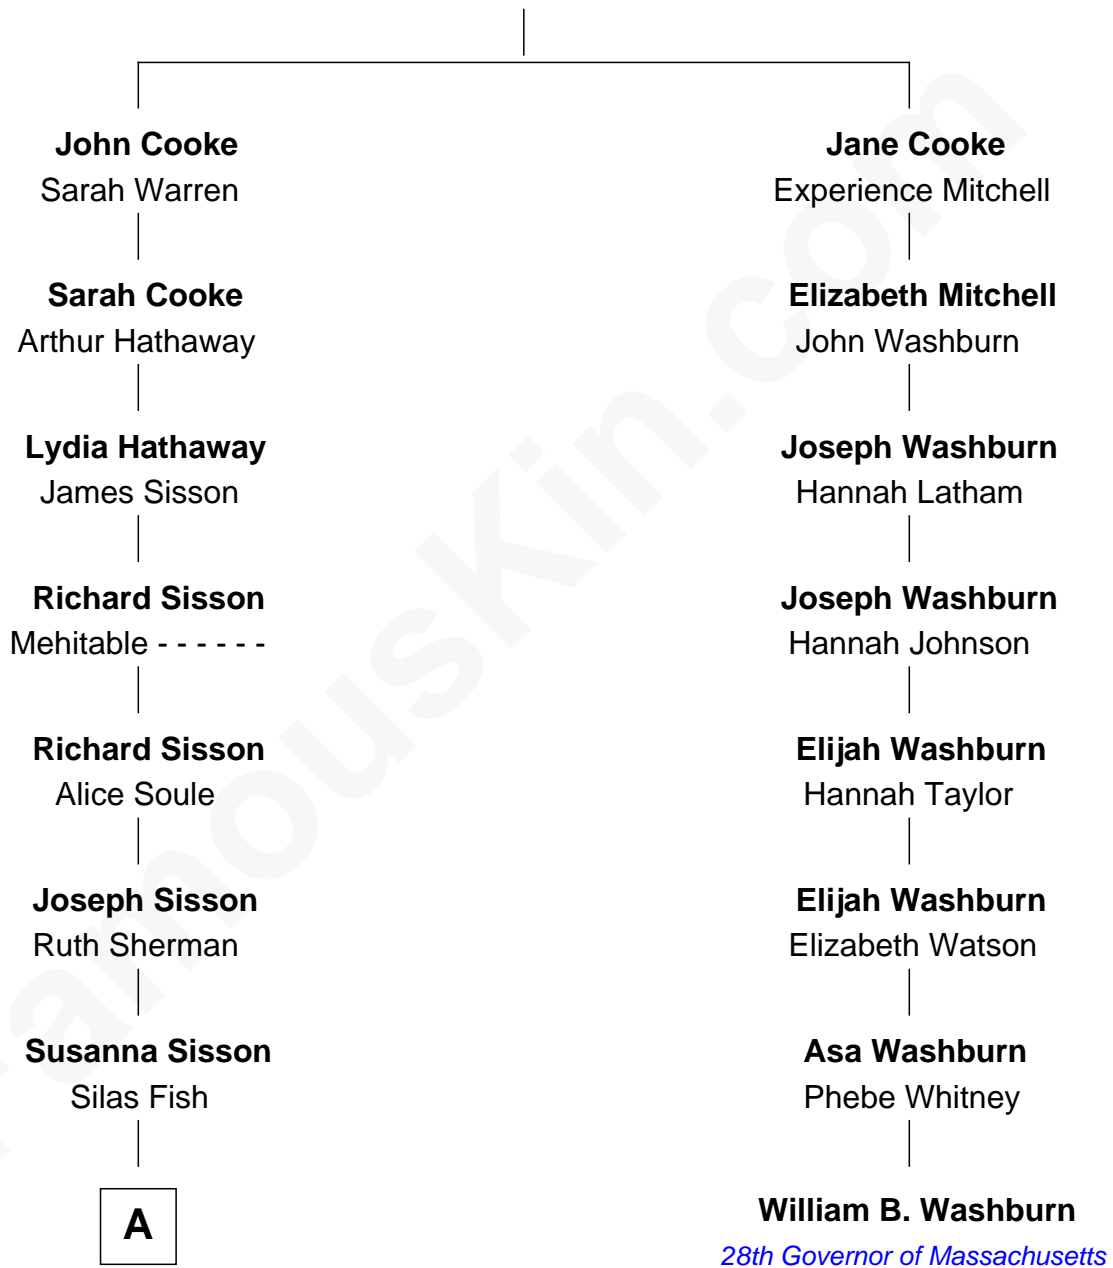

FamousKin.com Relationship Chart of

Paget Brewster

TV Actress

7th cousin 6 times removed of

William B. Washburn

28th Governor of Massachusetts

Francis Cooke

Hester le Mahieu

A

Priscilla Fish

William Tew

William Henry Tew

Rhoda Burnham

Harvey William Tew

Susan D. Goodrich

James Dinsmore Tew