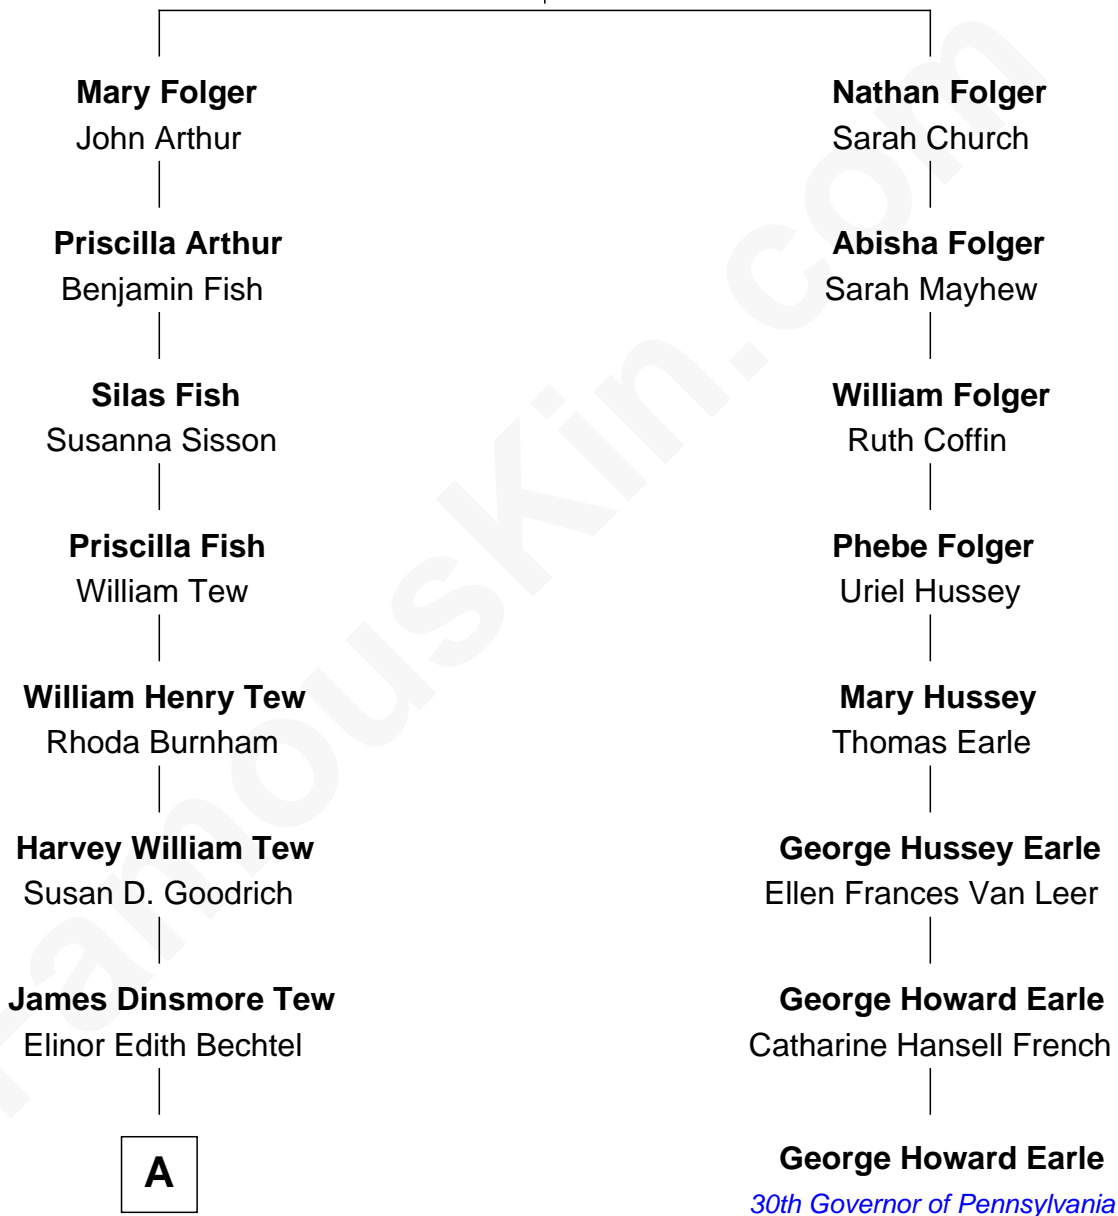

FamousKin.com
Relationship Chart of
Paget Brewster
TV Actress

7th cousin 2 times removed of

George Howard Earle
30th Governor of Pennsylvania

Eleazer Folger
 Sarah Gardner

A

John Bechtel Tew

Valerie Hathaway

Hathaway Tew

Galen Brewster

Paget Brewster

TV Actress

FamousKin.com