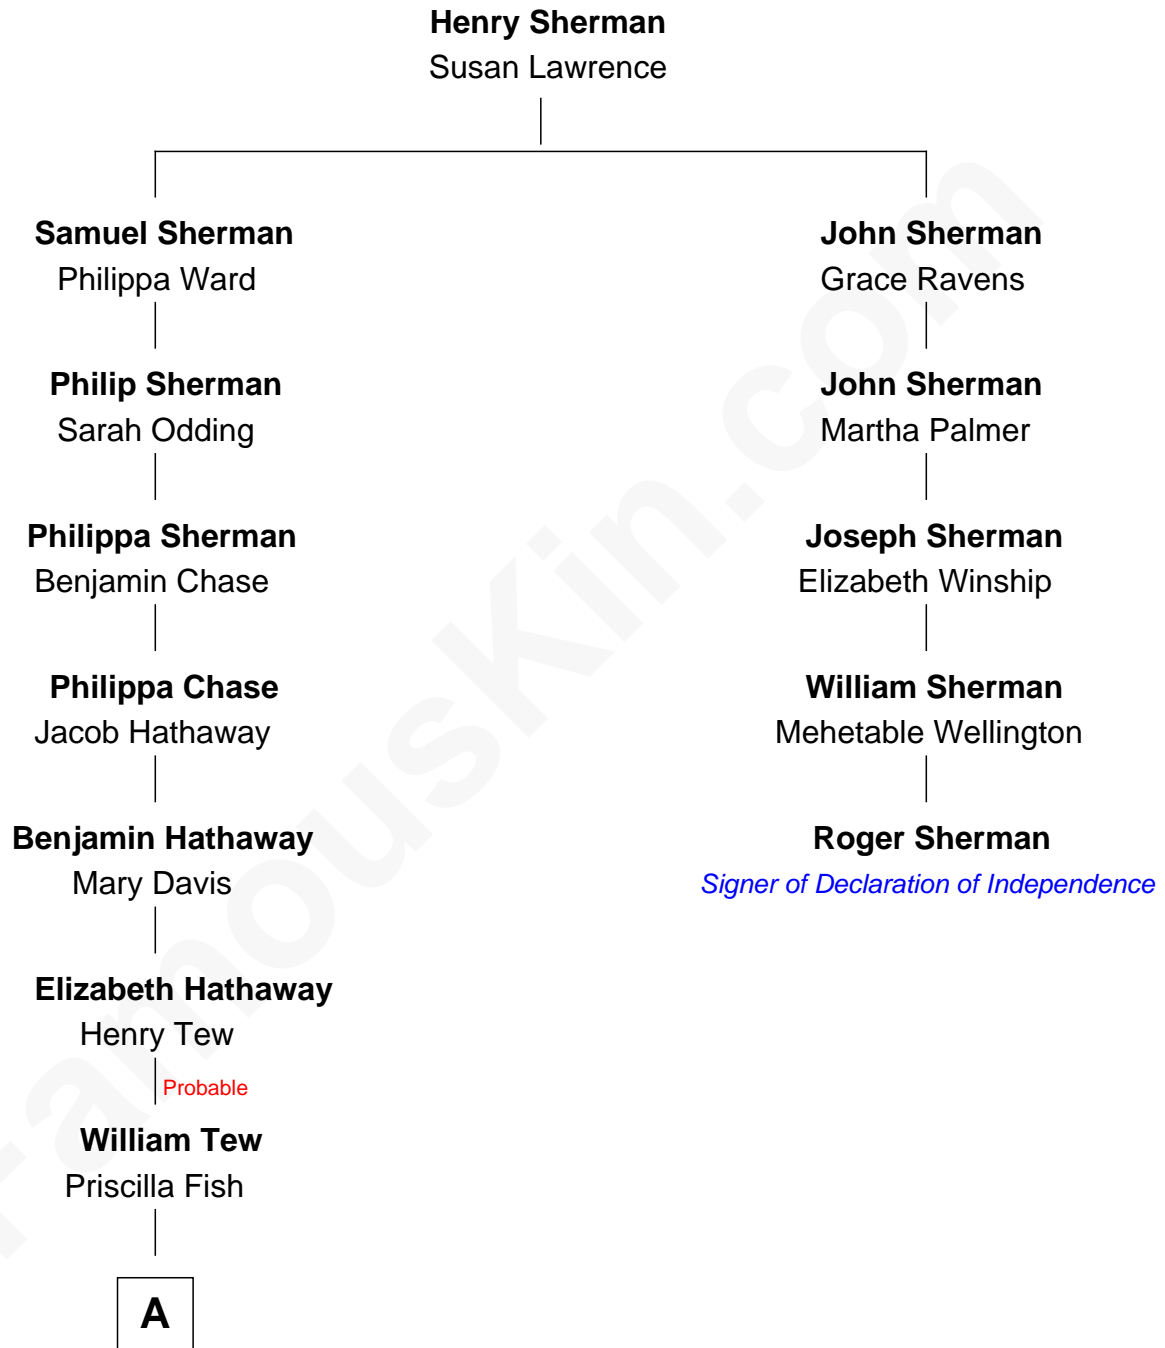

# FamousKin.com Relationship Chart of

**Paget Brewster**

TV Actress

4th cousin 8 times removed of

**Roger Sherman**

Signer of the Declaration of Independence

**A**

William Henry Tew

Rhoda Burnham

Harvey William Tew

Susan D. Goodrich

James Dinsmore Tew

Elinor Edith Bechtel

John Bechtel Tew

Valerie Hathaway

Hathaway Tew

Galen Brewster

Paget Brewster

*TV Actress*