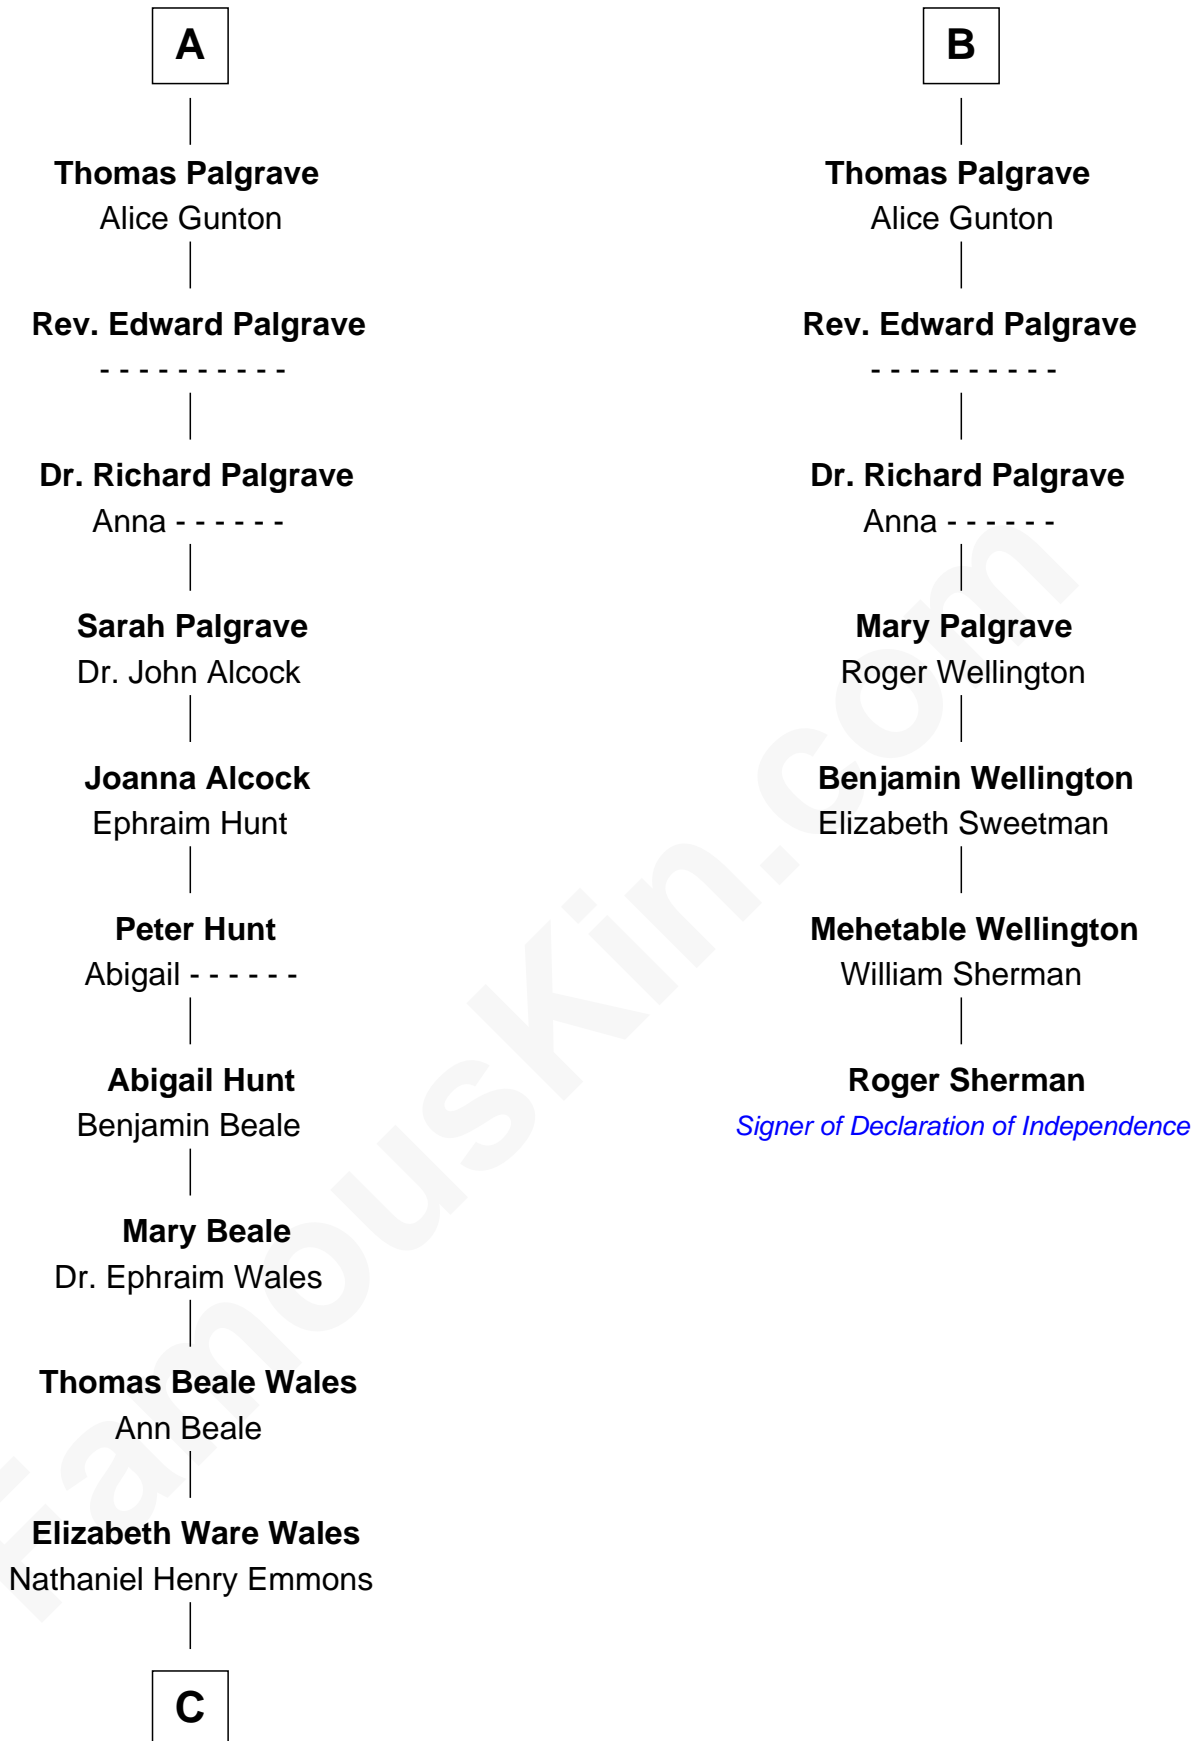

FamousKin.com

Relationship Chart of

Paget Brewster

TV Actress

13th cousin 8 times removed of

Roger Sherman

Signer of the Declaration of Independence

Henry Plantagenet

Maud de Chaworth

C

Ann Wales Emmons

Benjamin Brewster

Dr. George Washington Wales Brewster

Ellen Mackenzie Hodge

George Washington Wales Brewster

Joan Ryerson

Galen Brewster

Hathaway Tew

Paget Brewster

TV Actress