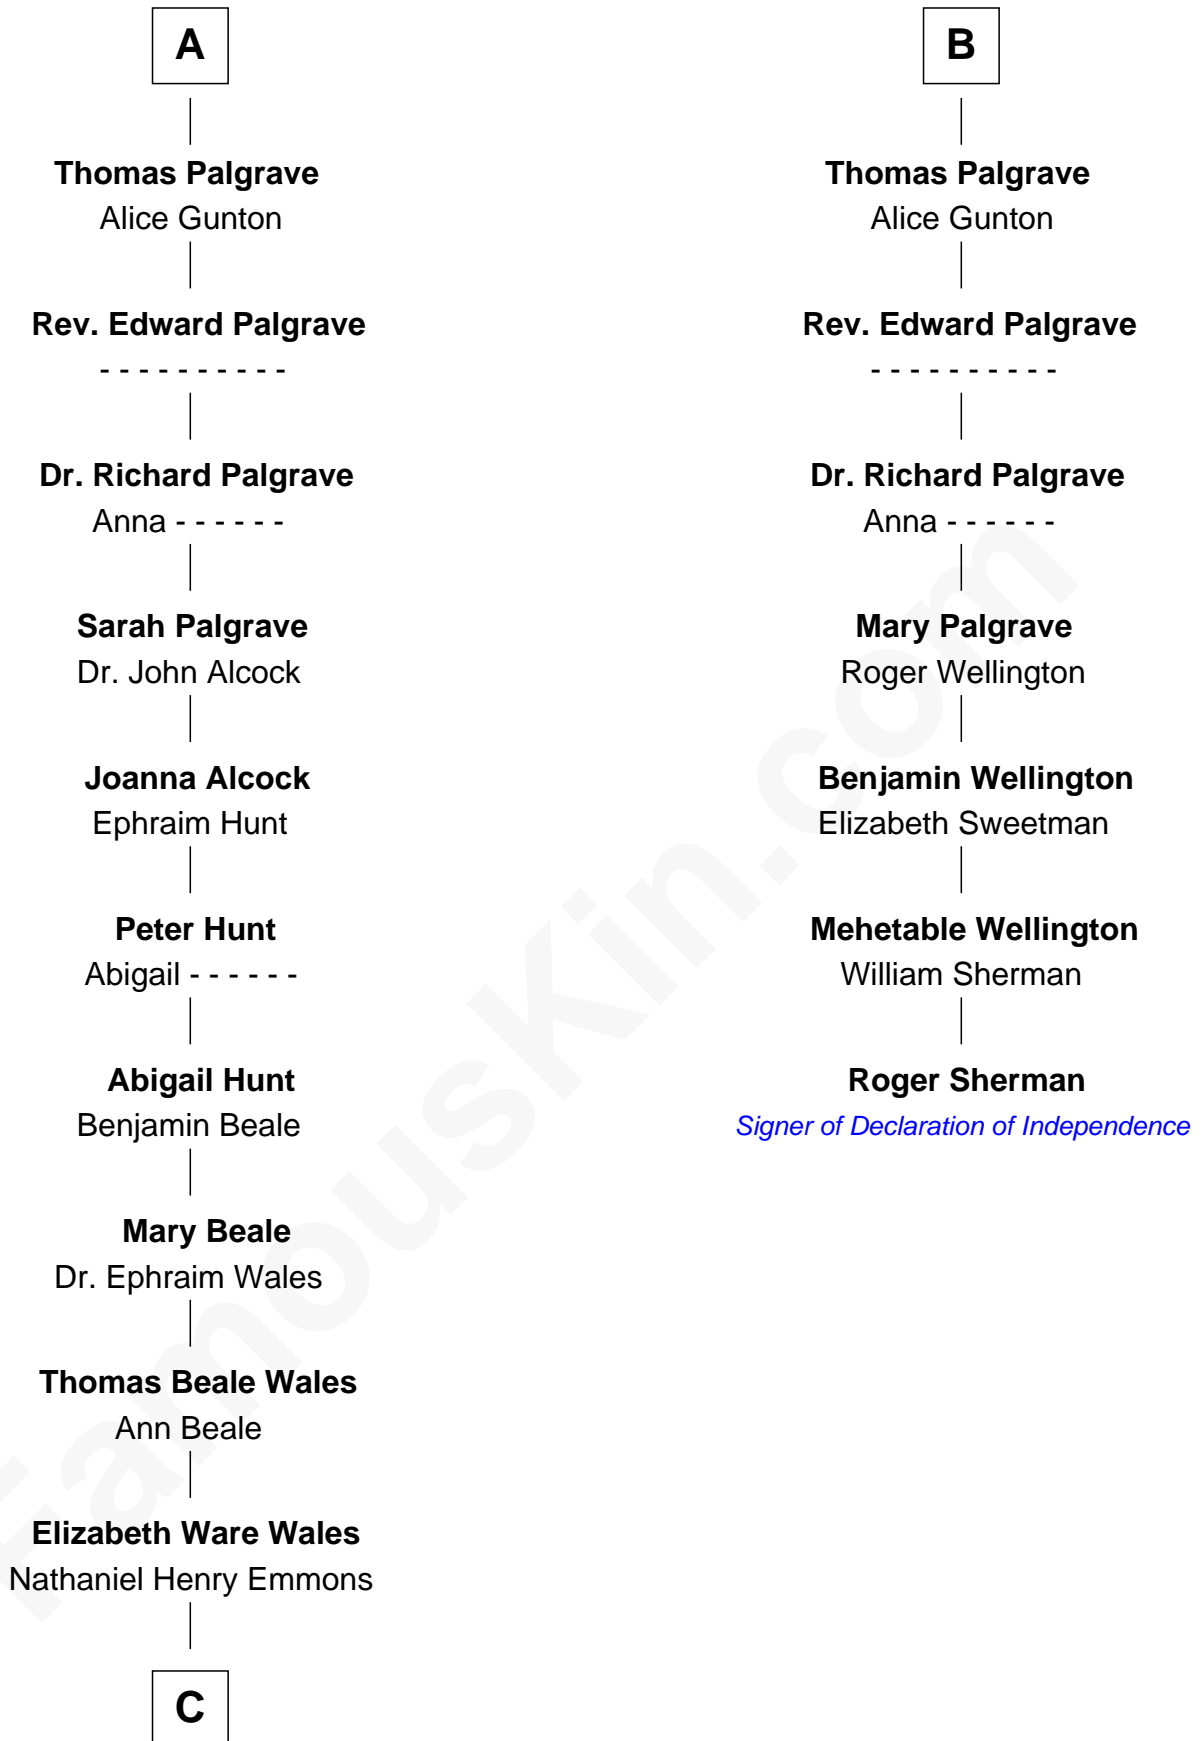

FamousKin.com

Relationship Chart of

Paget Brewster

TV Actress

13th cousin 8 times removed of

Roger Sherman

Signer of the Declaration of Independence

Bartholomew de Badlesmere

Elizabeth de Badlesmere

Sir William de Bohun

Elizabeth de Bohun

Sir Richard Fitzalan

Elizabeth Fitzalan

Sir Robert Goushill

Elizabeth Goushill

Sir Robert Wingfield

Elizabeth Wingfield

Sir William Brandon

Eleanor Brandon

John Glemham

Anne Glemham

Henry Palgrave

B

C

Ann Wales Emmons

Benjamin Brewster

Dr. George Washington Wales Brewster

Ellen Mackenzie Hodge

George Washington Wales Brewster

Joan Ryerson

Galen Brewster

Hathaway Tew